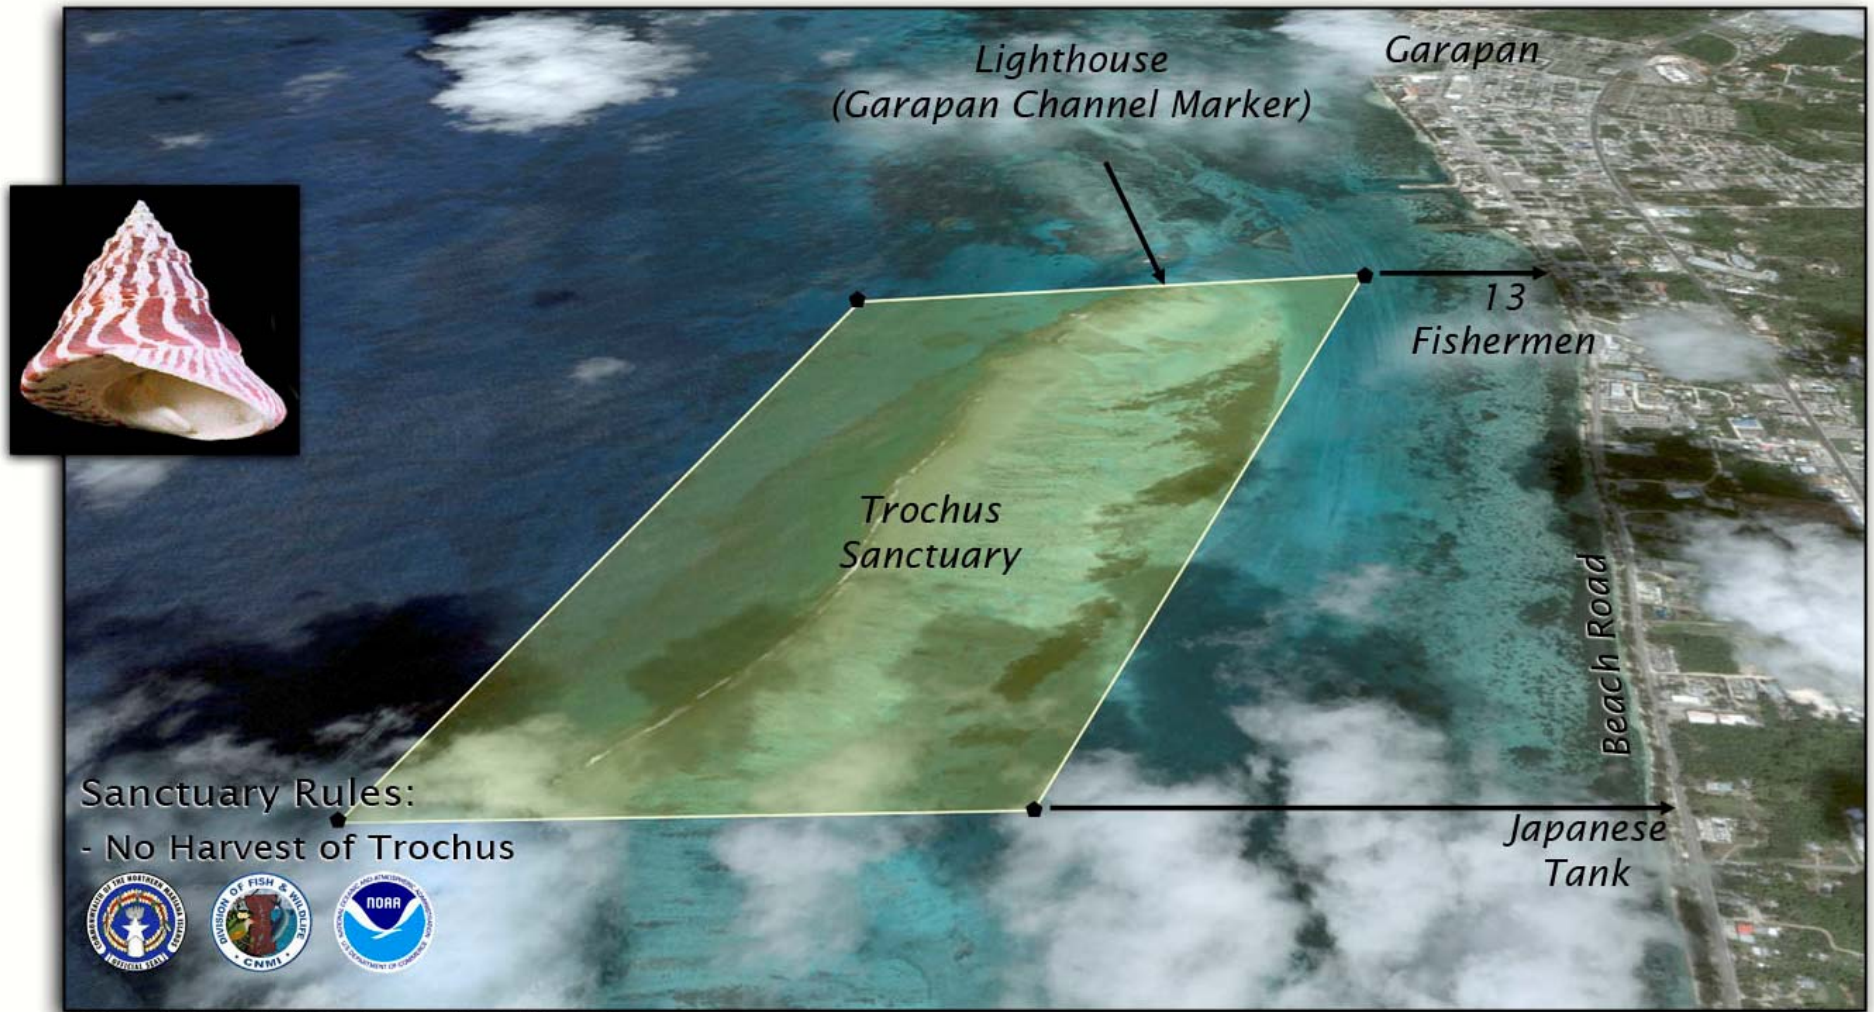

Lighthouse Reef Trochus Sanctuary

All Coordinates in WGS 84: Degrees/Minutes/Seconds

CNMI's Marine Protected Areas
*Protecting our reefs and fish so they
can be enjoyed today and tomorrow.*

Call 664-6030 to report violations.