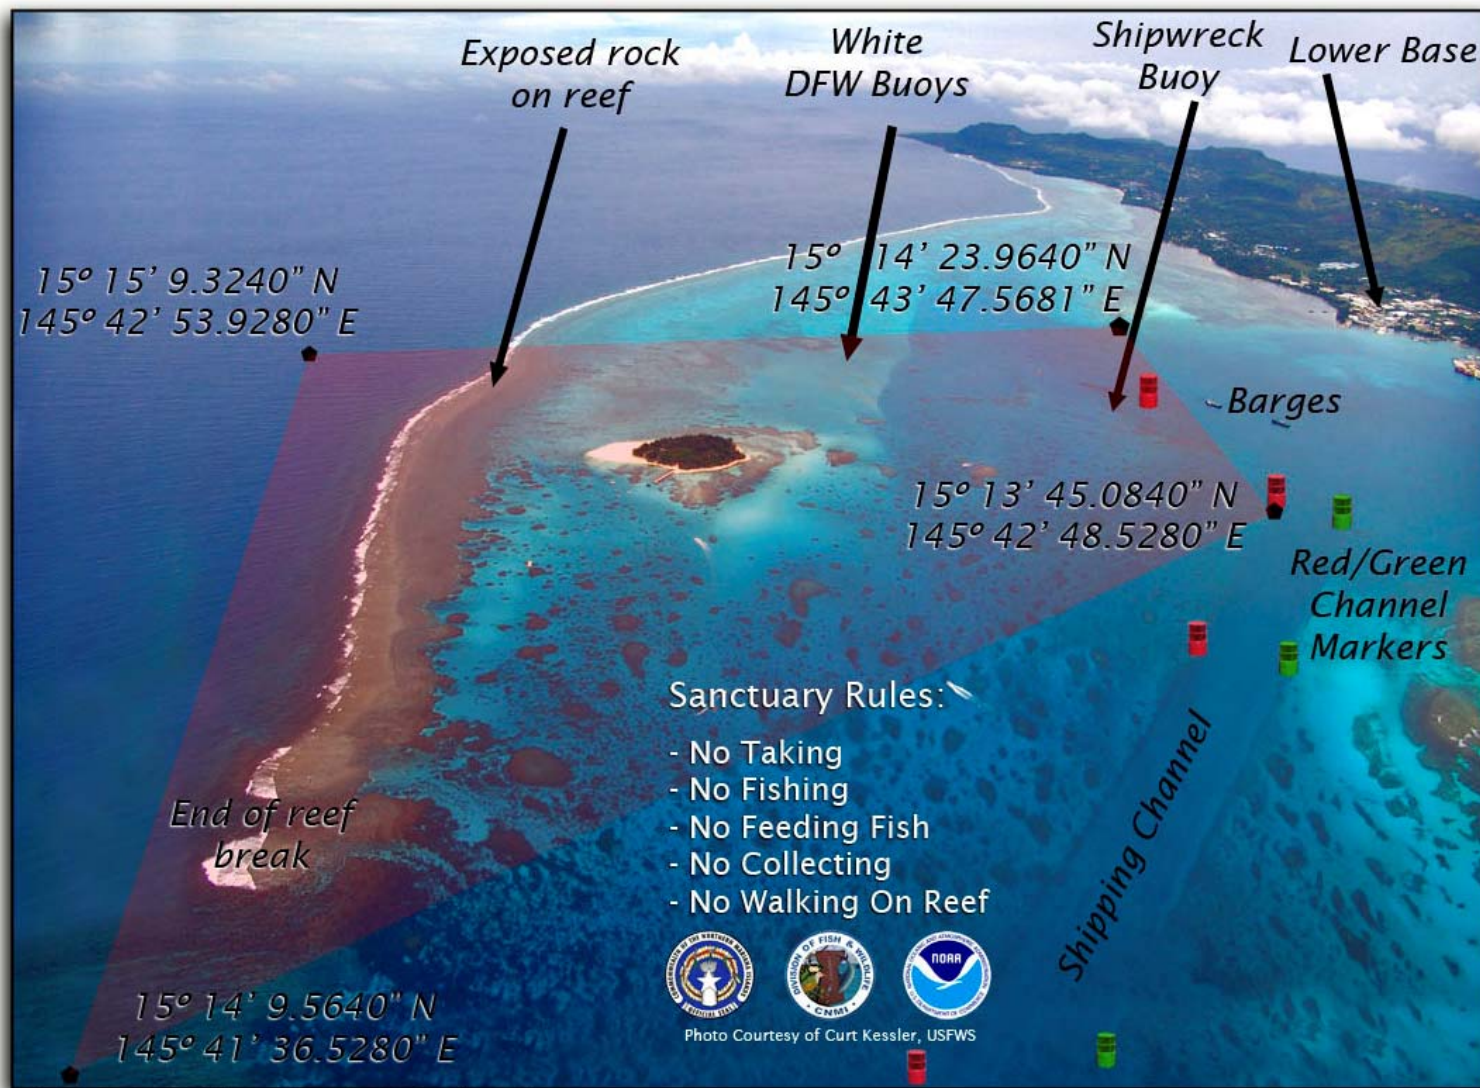

Mañagaha Marine Conservation Area

A Fully Protected No-take Area

All Coordinates in WGS 84: Degrees/Minutes/Seconds

CNMI's Marine Protected Areas
Protecting our reefs and fish so they can be enjoyed today and tomorrow.