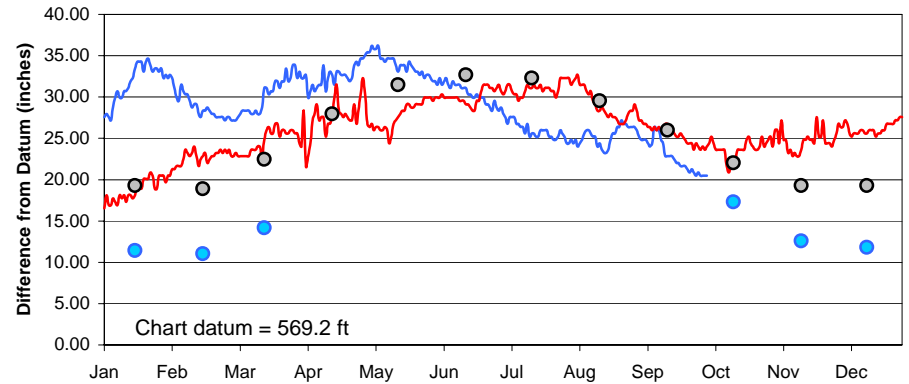

Lake Superior

Lake Michigan-Huron

Lake St. Clair

Lake Erie

Lake Ontario

**U.S. Army Corps of Engineers
Detroit District**
<http://www.lre.usace.army.mil>