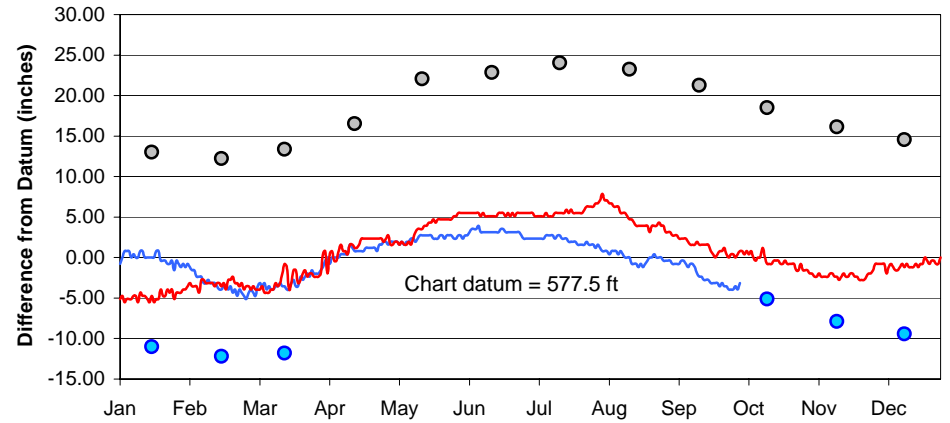

Lake Superior

Lake Michigan-Huron

Lake St. Clair

Lake Erie

Lake Ontario

**U.S. Army Corps of Engineers
Detroit District**
<http://www.lre.usace.army.mil>