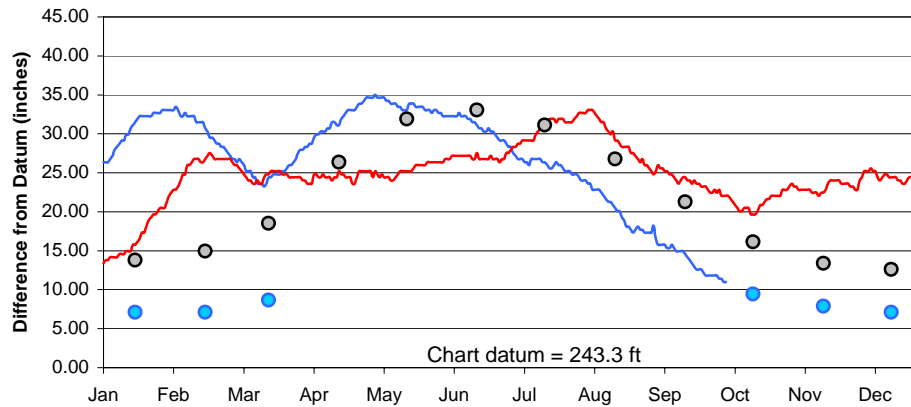

Lake Superior

Lake Michigan-Huron

Lake St. Clair

Lake Erie

Lake Ontario

**U.S. Army Corps of Engineers
Detroit District**
<http://www.lre.usace.army.mil>