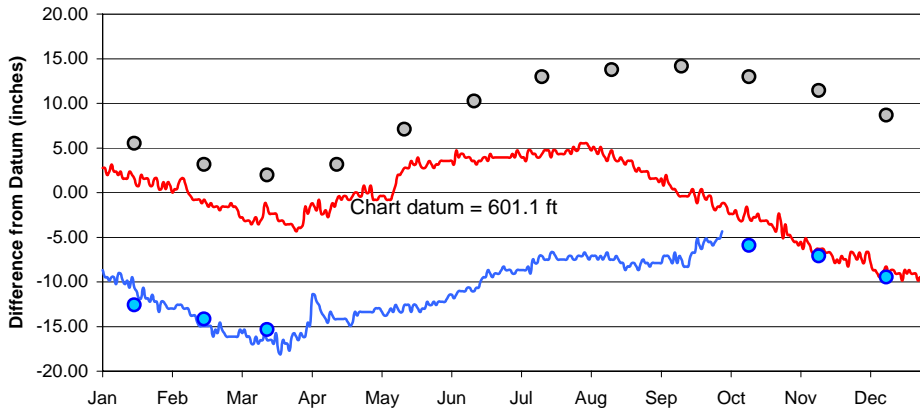

Lake Superior

Lake Michigan-Huron

Lake St. Clair

Lake Erie

Lake Ontario

**U.S. Army Corps of Engineers
Detroit District**
<http://www.lre.usace.army.mil>