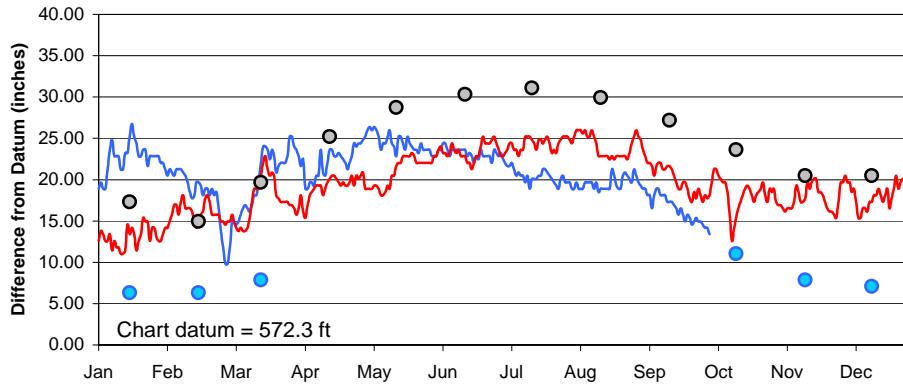

Lake Superior

Lake Michigan-Huron

Lake St. Clair

Lake Erie

Lake Ontario

**U.S. Army Corps of Engineers
Detroit District**
<http://www.lre.usace.army.mil>