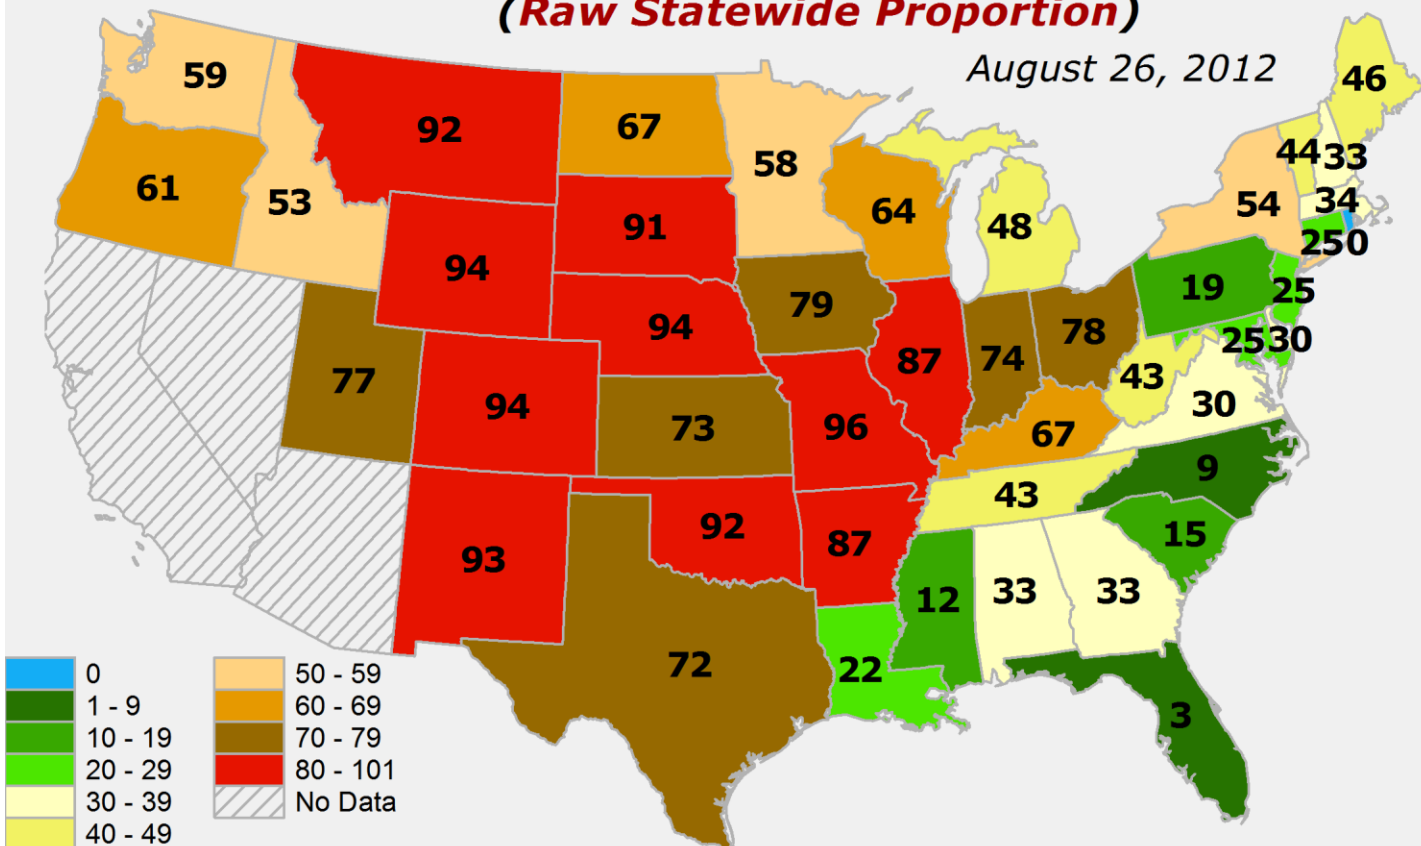

Extent of Topsoil Short or Very Short of Moisture *(Raw Statewide Proportion)*

August 26, 2012

Extent of Topsoil Short or Very Short of Moisture *(Change from Previous Week)*

August 26, 2012

Extent of Topsoil Short or Very Short of Moisture (*PERCENTILE for This Time in Growing Season*)

August 26, 2012

Extent of Topsoil Short or Very Short of Moisture (*DEPARTURE from Median*)

August 26, 2012