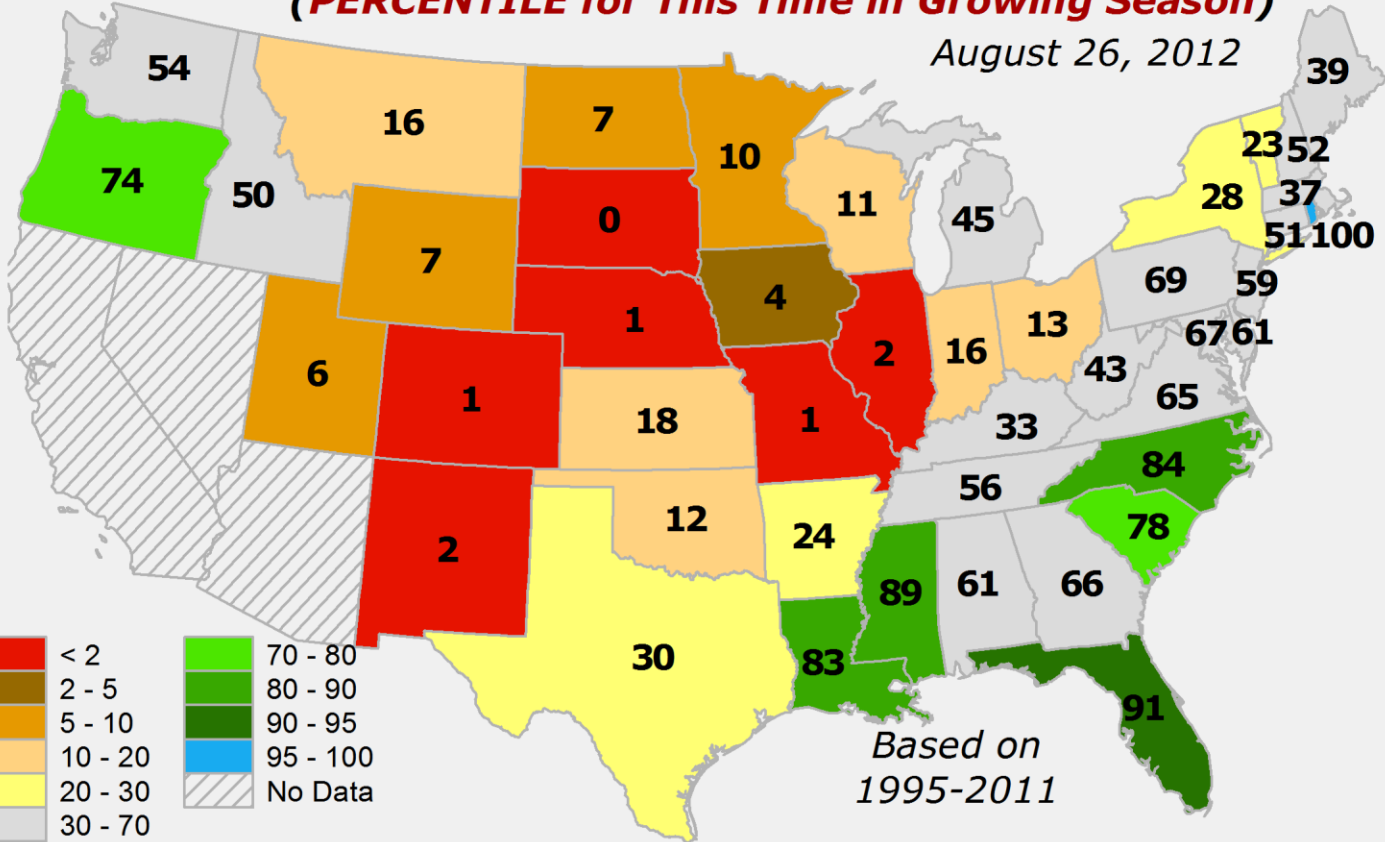

Extent of Topsoil Short or Very Short of Moisture (*PERCENTILE for This Time in Growing Season*)

August 26, 2012