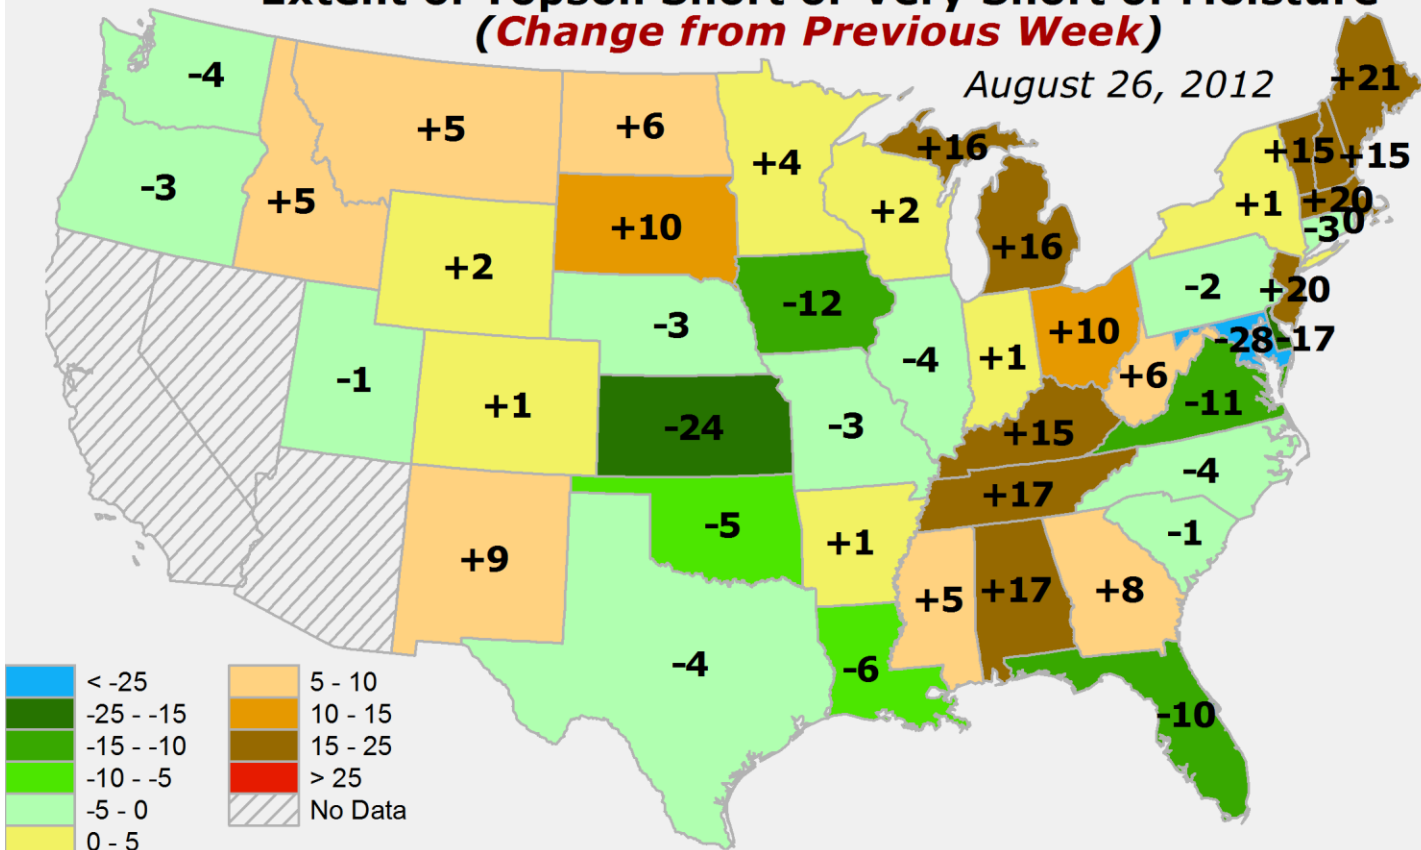

Extent of Topsoil Short or Very Short of Moisture *(Raw Statewide Proportion)*

August 26, 2012

Extent of Topsoil Short or Very Short of Moisture *(Change from Previous Week)*

August 26, 2012

Extent of Topsoil Short or Very Short of Moisture (*PERCENTILE for This Time in Growing Season*)

August 26, 2012

Extent of Topsoil Short or Very Short of Moisture (*DEPARTURE from Median*)

August 26, 2012