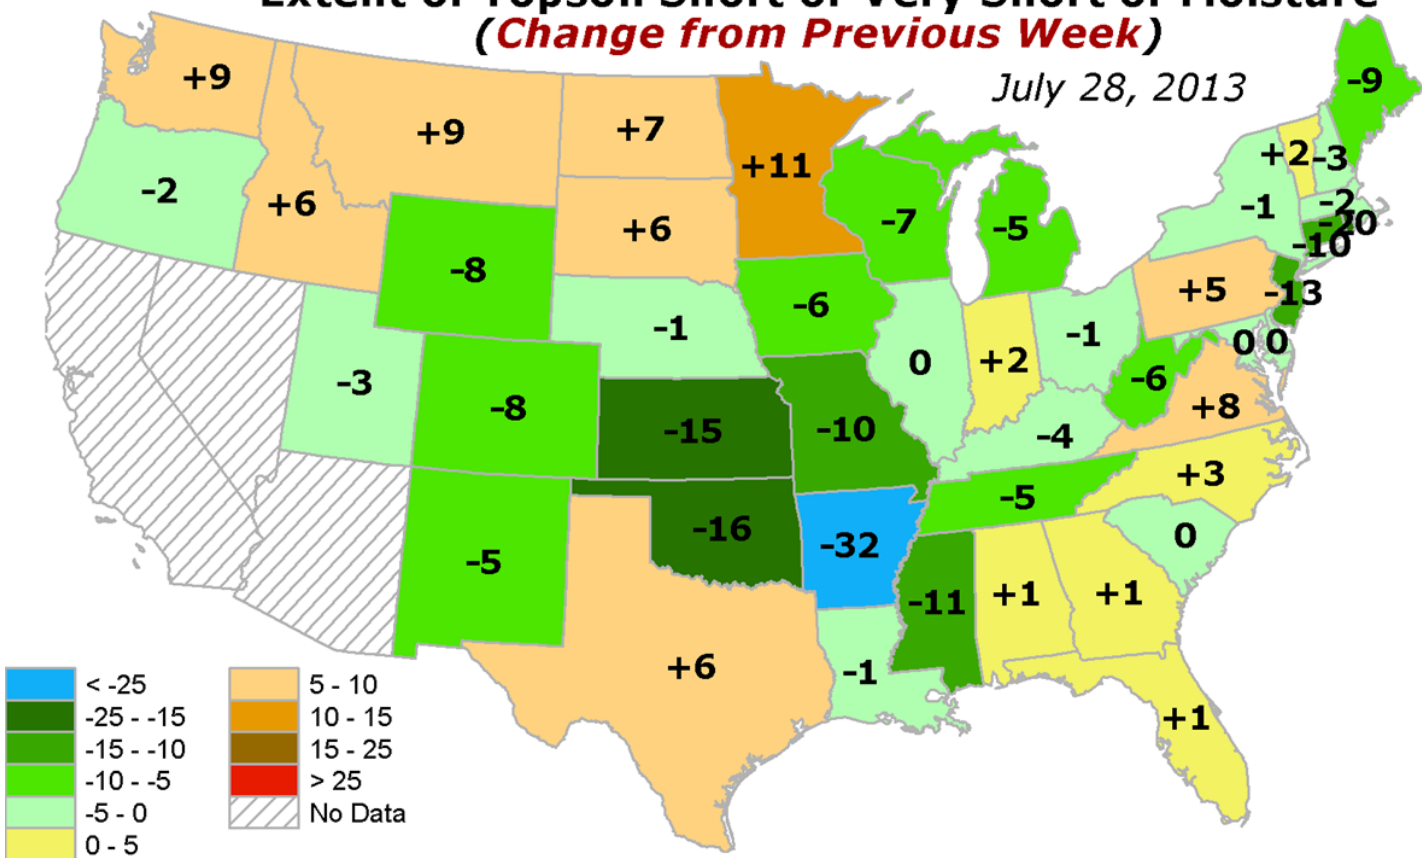

Extent of Topsoil Short or Very Short of Moisture (*Raw Statewide Proportion*)

July 28, 2013

Extent of Topsoil Short or Very Short of Moisture (*Change from Previous Week*)

July 28, 2013

Extent of Topsoil Short or Very Short of Moisture (*PERCENTILE for This Time in Growing Season*)

July 28, 2013

Extent of Topsoil Short or Very Short of Moisture (*DEPARTURE from Median*)

July 28, 2013