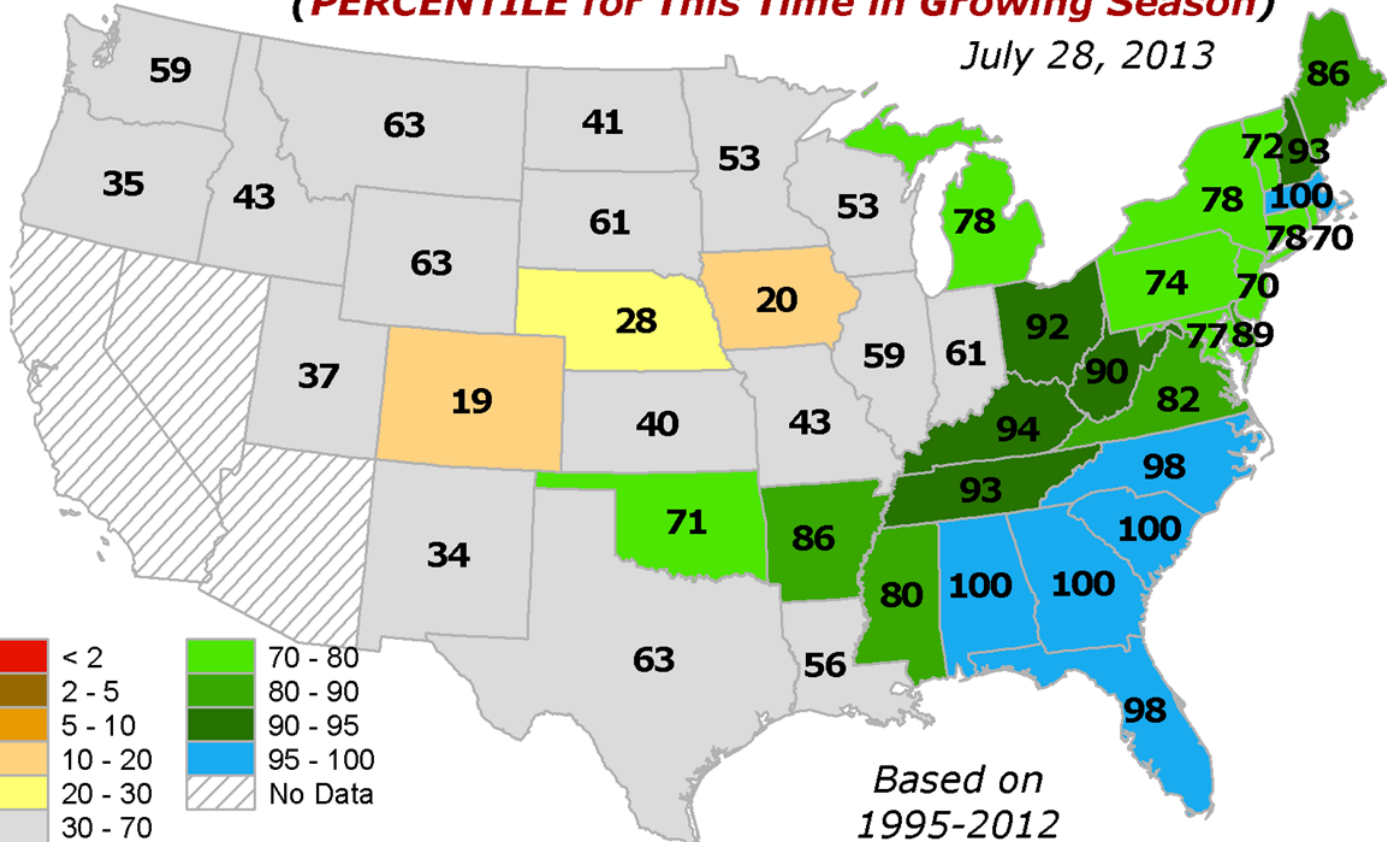

Extent of Topsoil Short or Very Short of Moisture (*PERCENTILE for This Time in Growing Season*)

July 28, 2013