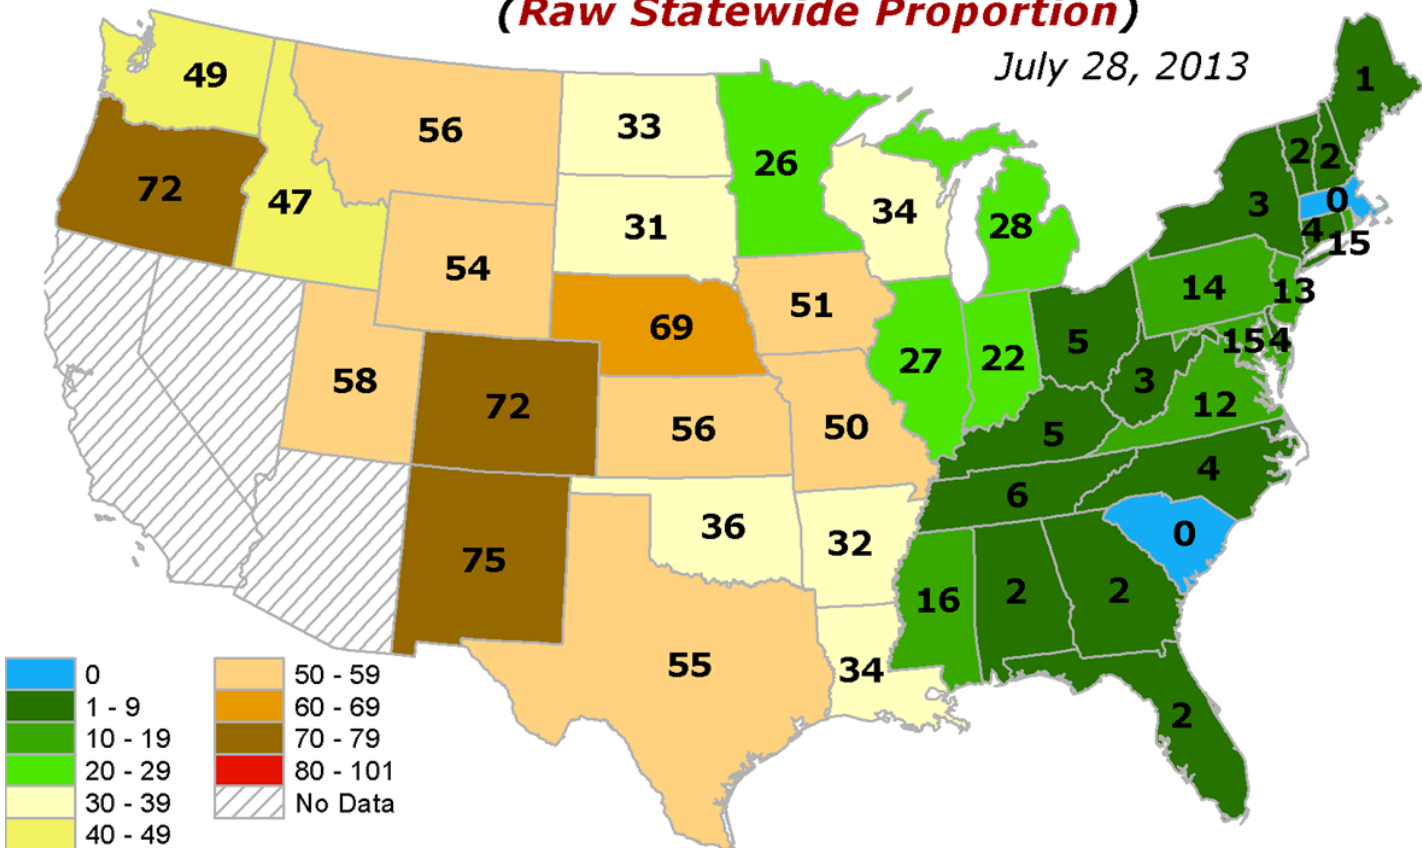

Extent of Topsoil Short or Very Short of Moisture (*Raw Statewide Proportion*)

July 28, 2013

Extent of Topsoil Short or Very Short of Moisture (*Change from Previous Week*)

July 28, 2013

Extent of Topsoil Short or Very Short of Moisture (*PERCENTILE for This Time in Growing Season*)

July 28, 2013

Extent of Topsoil Short or Very Short of Moisture (*DEPARTURE from Median*)

July 28, 2013