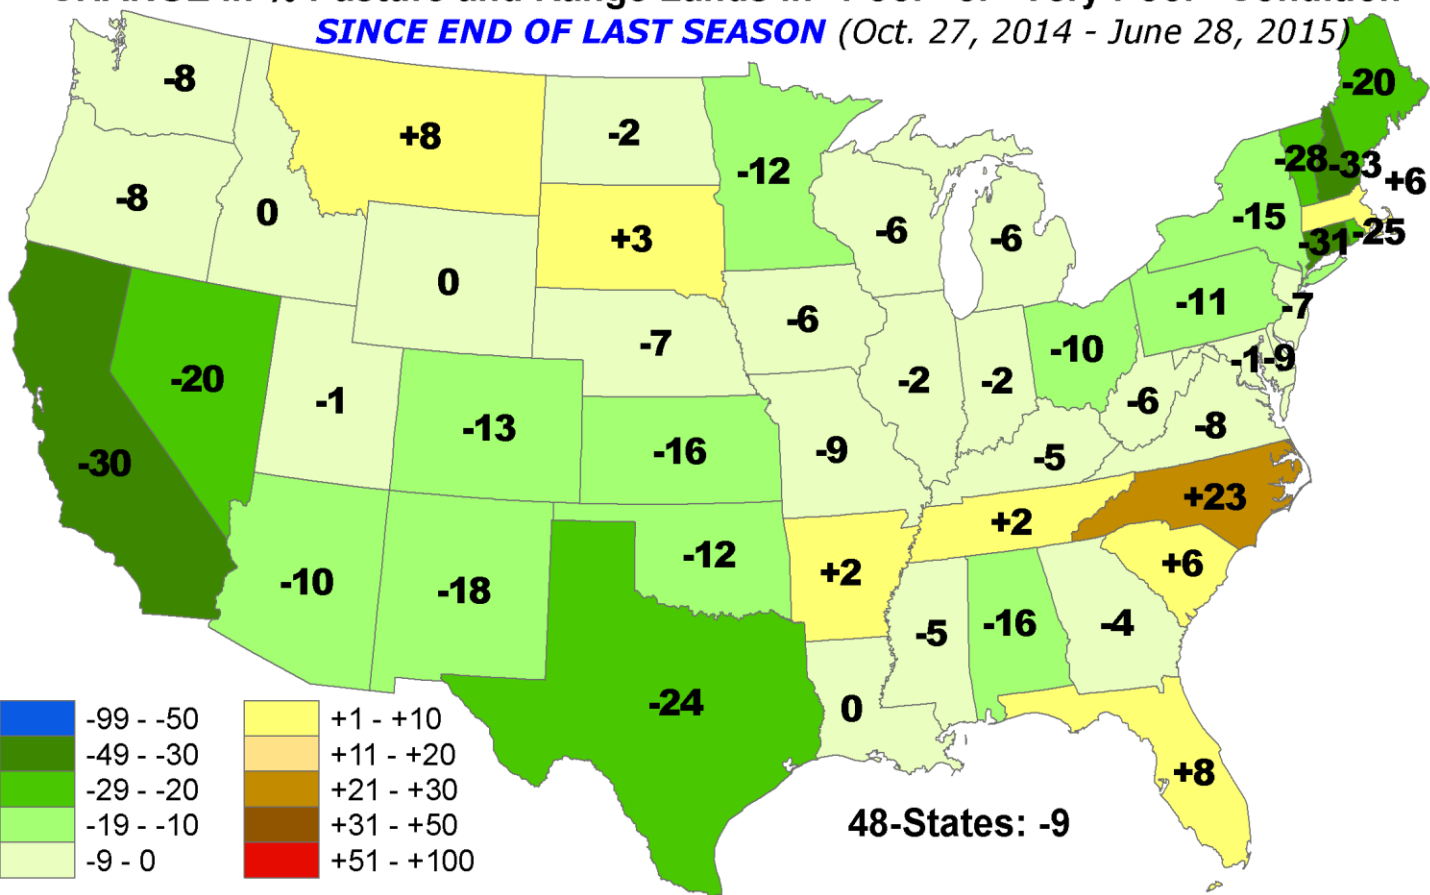

CHANGE in % Pasture and Range Lands in "Poor" or "Very Poor" Condition
SINCE END OF LAST SEASON (Oct. 27, 2014 - June 28, 2015)