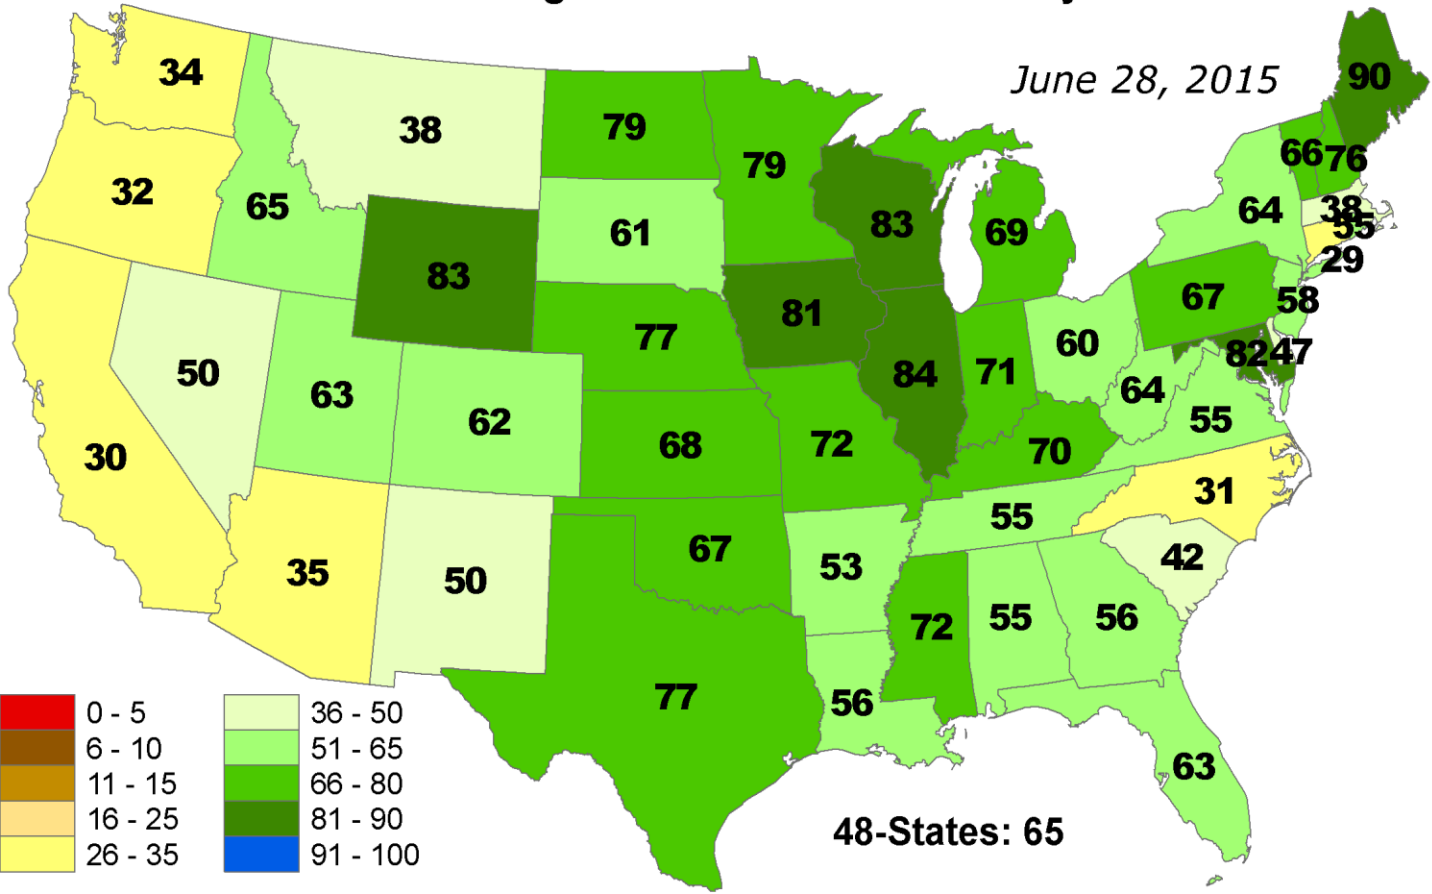

# Percent of Pasture & Range Land in "Good" or "Very Good" Condition

# Percent of Pasture & Range Land in "Poor" or "Very Poor" Condition