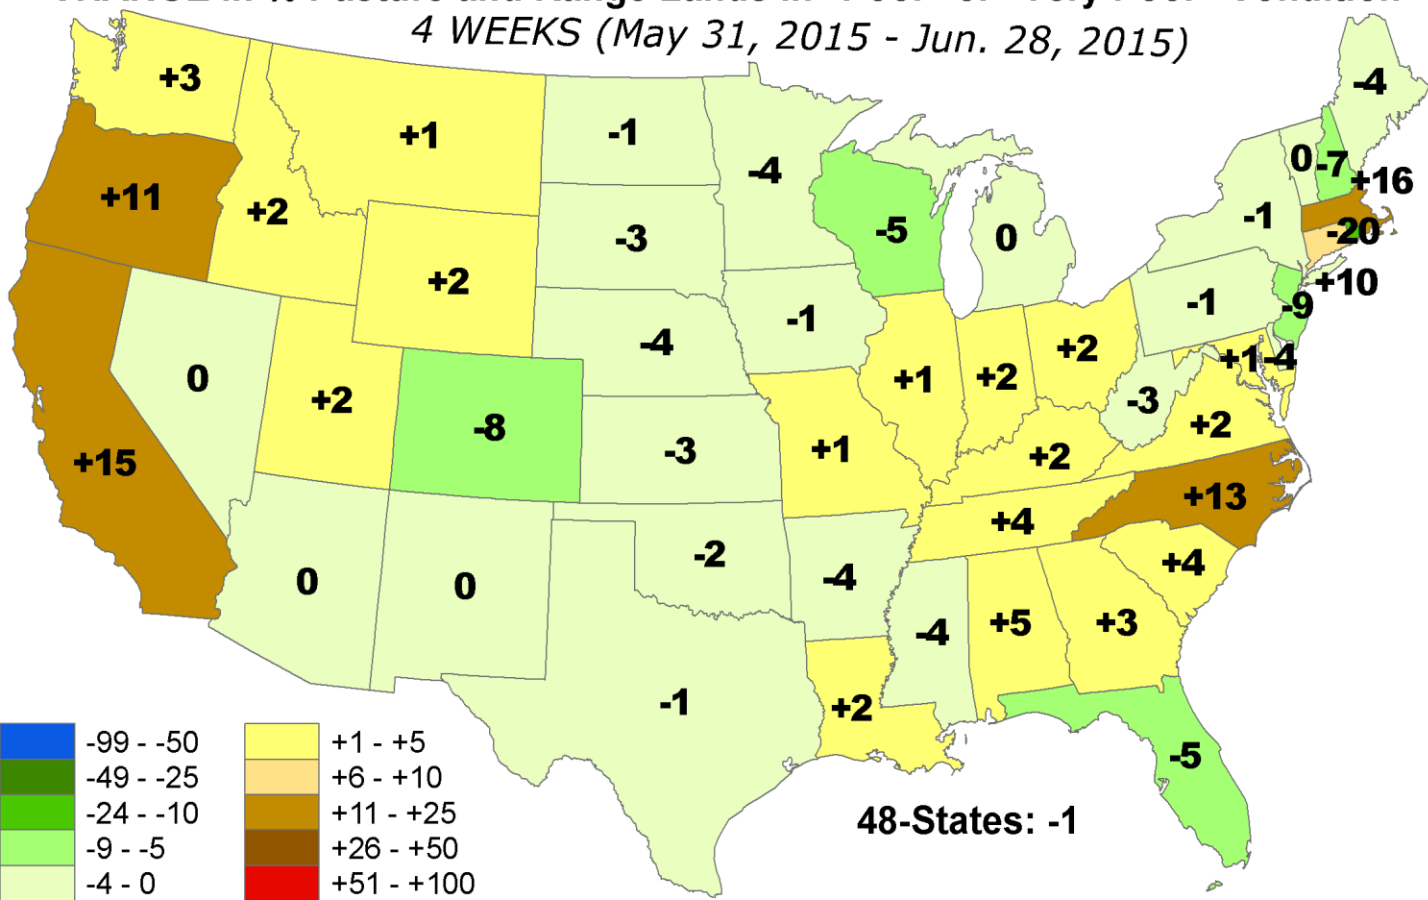

CHANGE in % Pasture and Range Lands in "Poor" or "Very Poor" Condition 4 WEEKS (May 31, 2015 - Jun. 28, 2015)