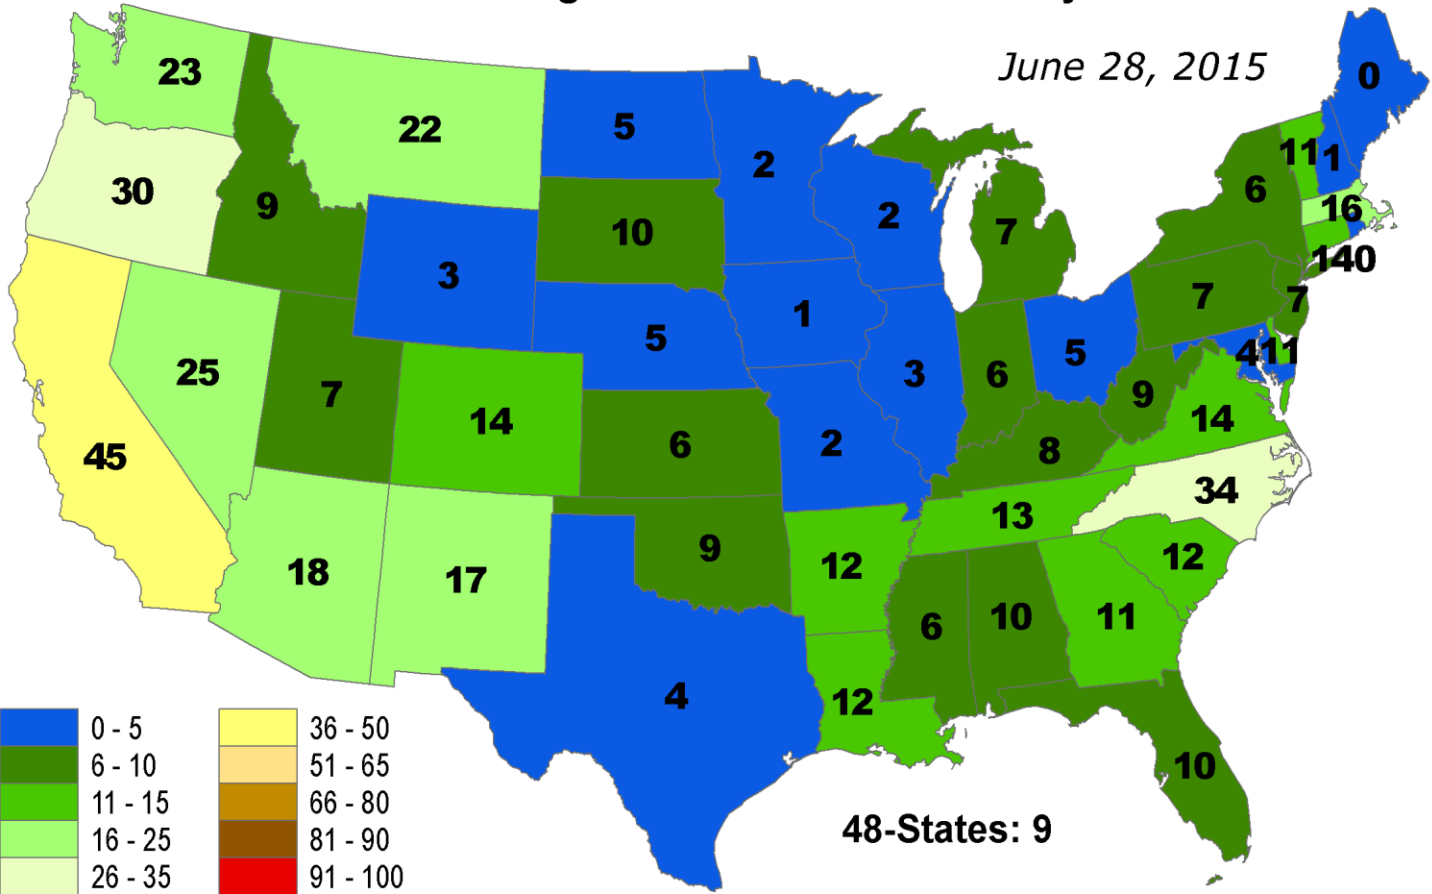

# Percent of Pasture & Range Land in "Good" or "Very Good" Condition

# Percent of Pasture & Range Land in "Poor" or "Very Poor" Condition