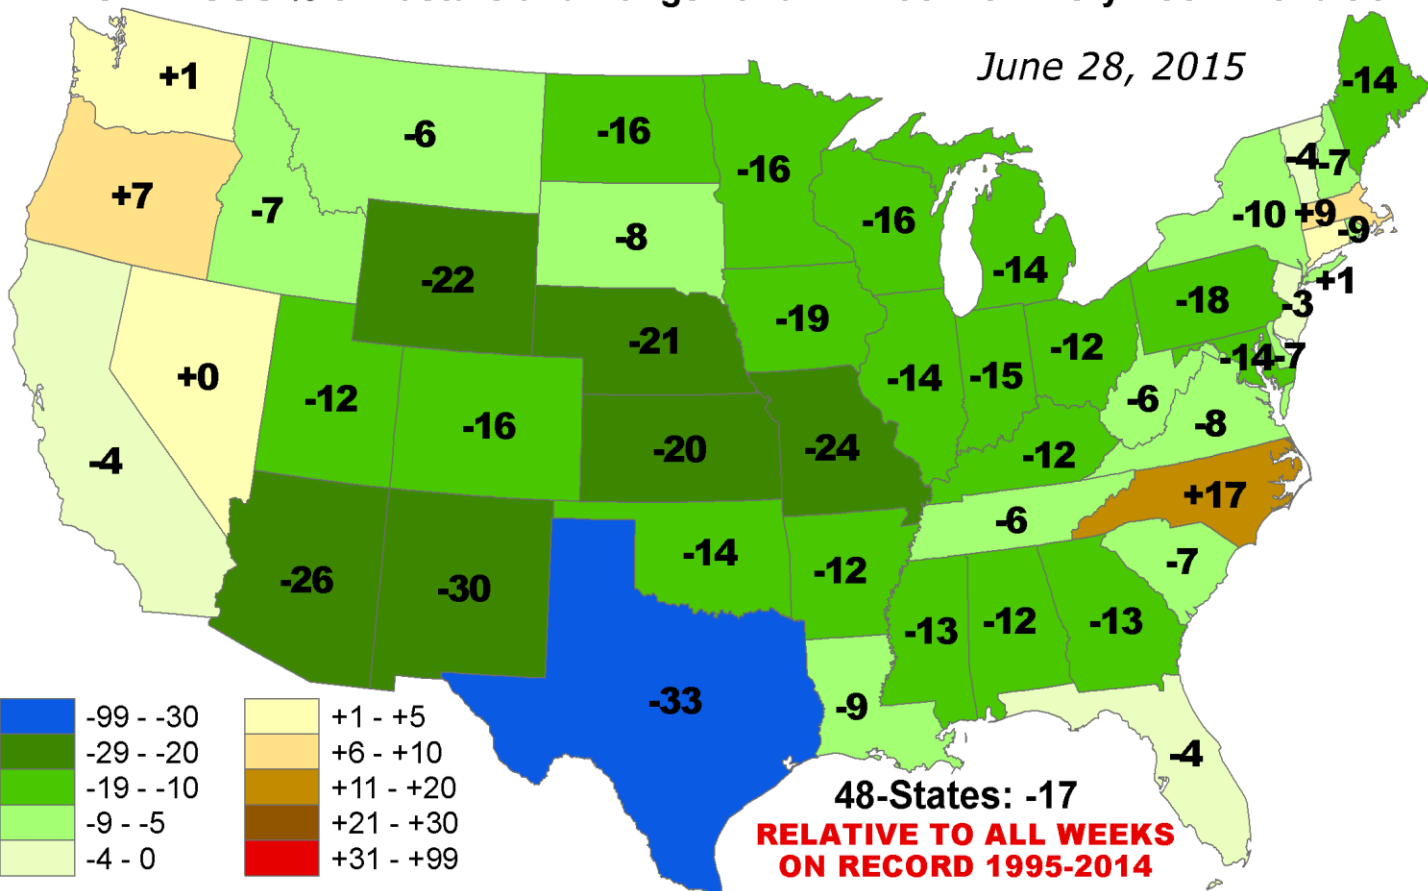

ANOMALOUS % of Pasture and Range Land in "Poor" or "Very Poor" Condition

June 28, 2015