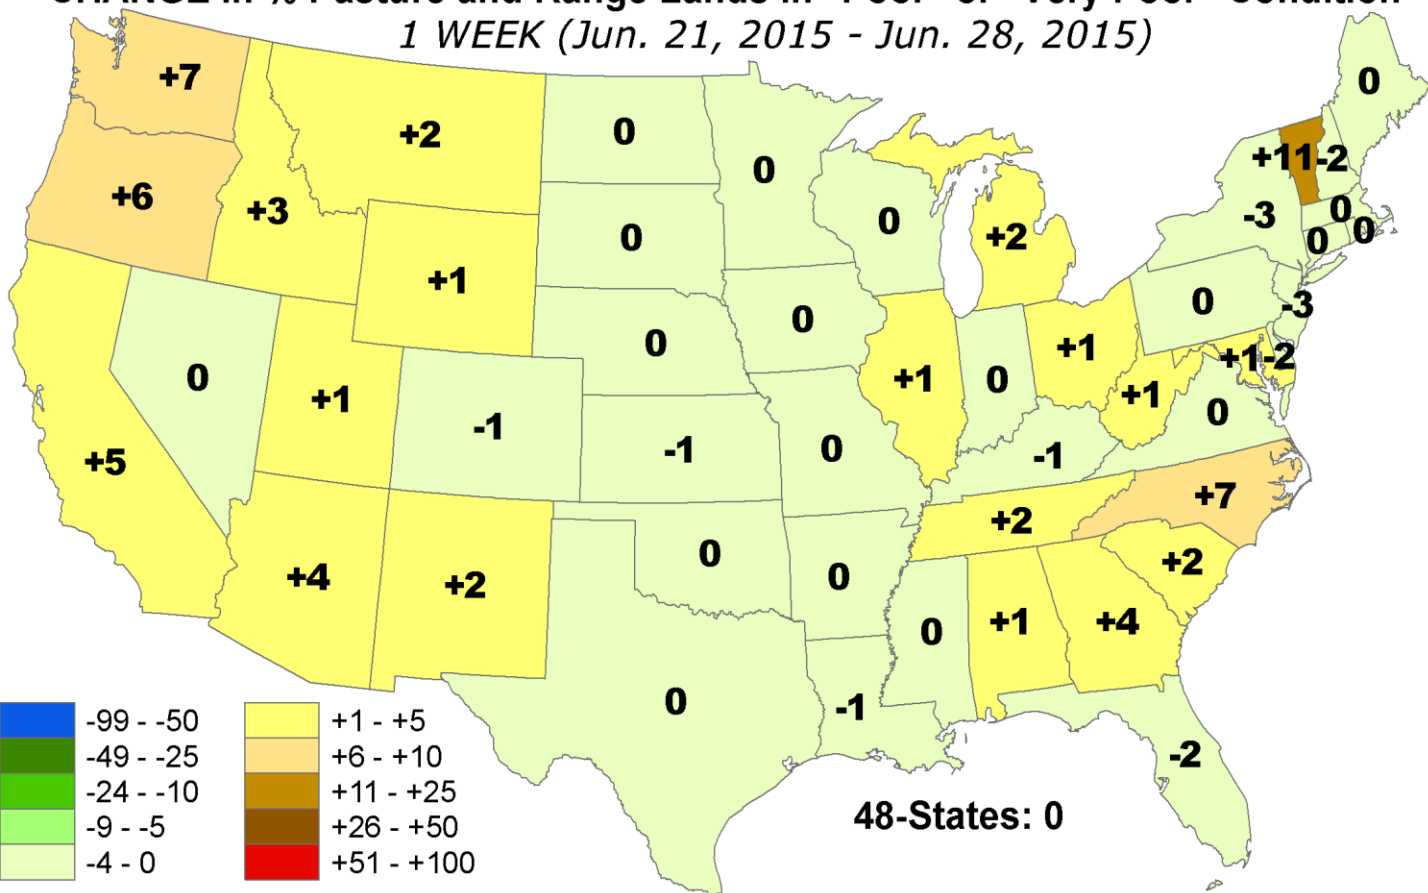

CHANGE in % Pasture and Range Lands in "Poor" or "Very Poor" Condition 1 WEEK (Jun. 21, 2015 - Jun. 28, 2015)