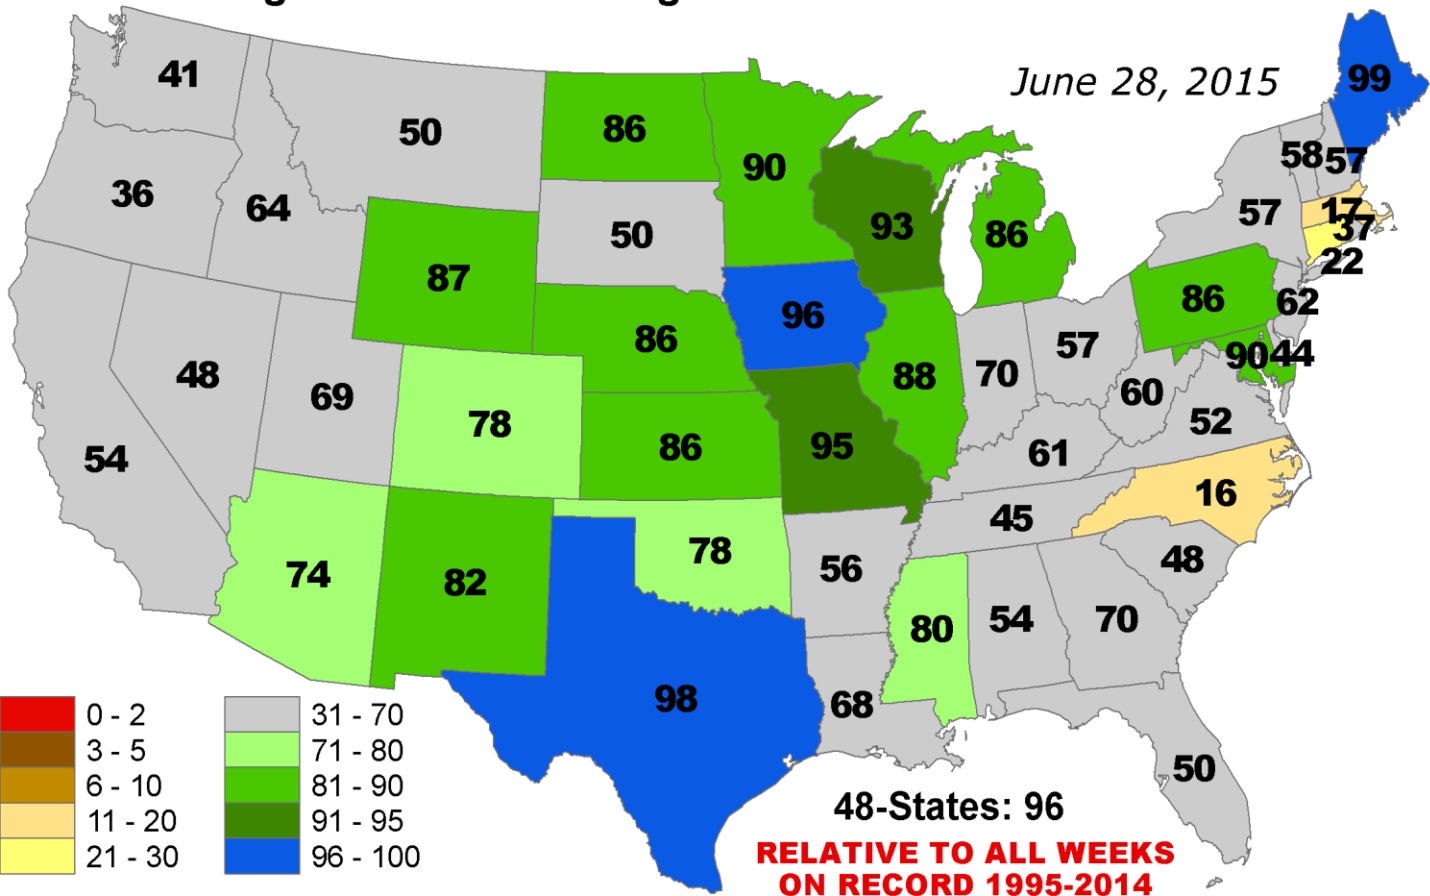

Average Pasture and Range Land Condition PERCENTILE