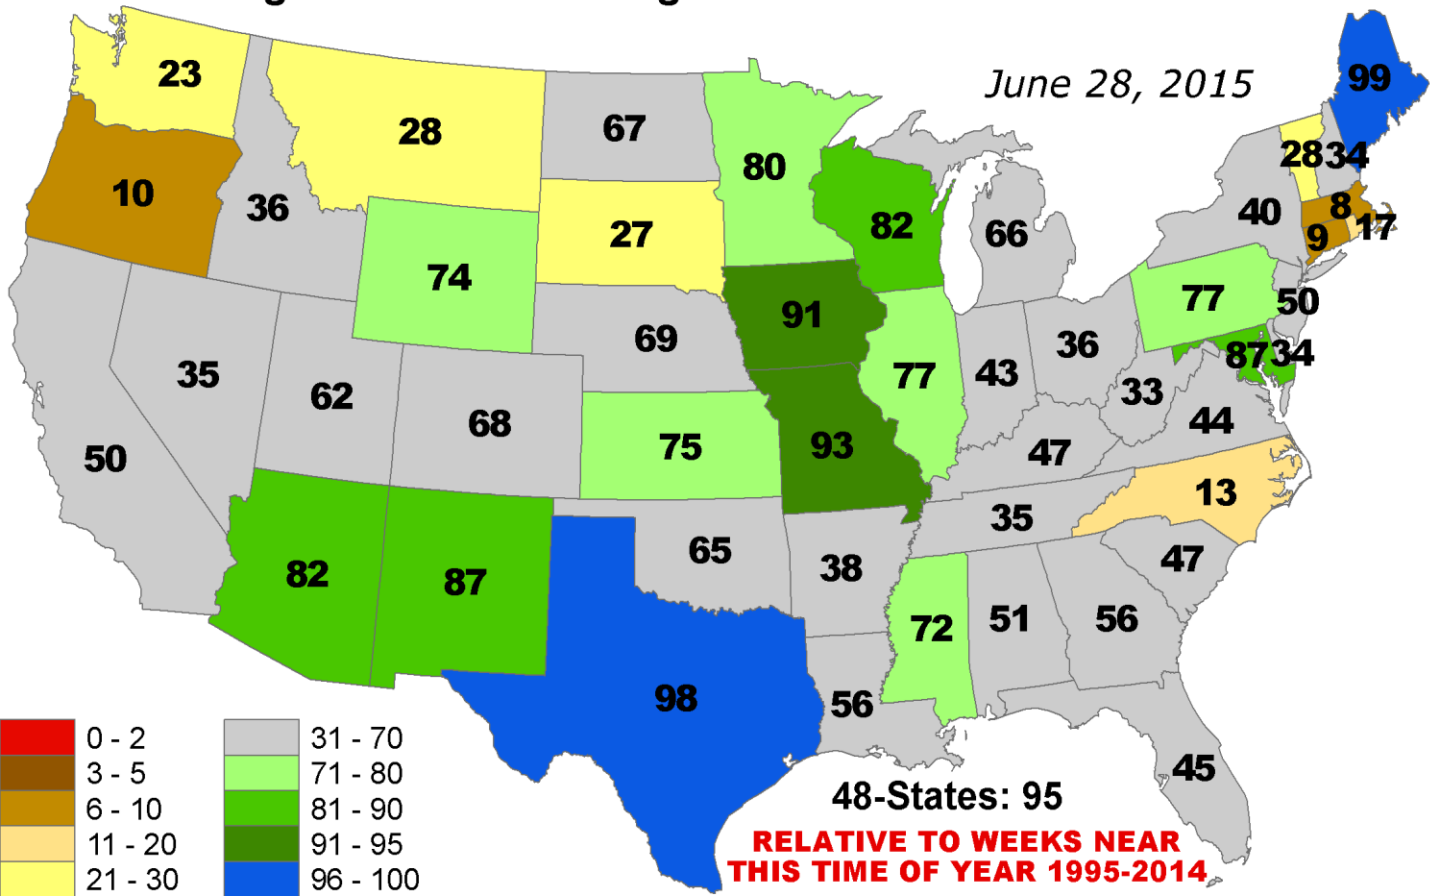

Average Pasture and Range Land Condition PERCENTILE