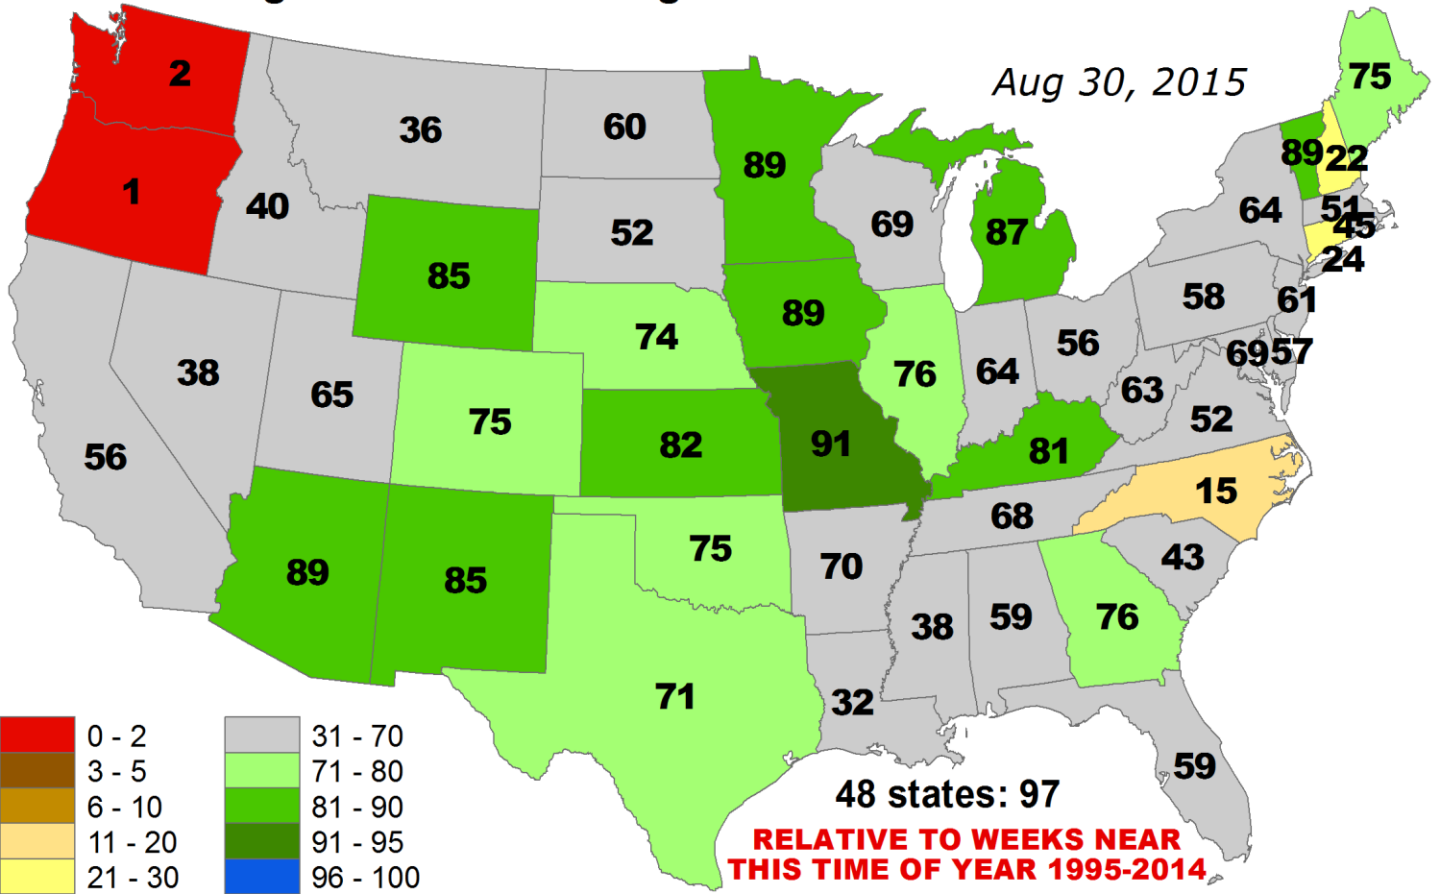

Aug 30, 2015

ANOMALOUS % of Pasture and Range Lands in "Poor" or "Very Poor" Condition

Aug 30, 2015

Average Pasture and Range Land Condition PERCENTILE

Average Pasture and Range Land Condition PERCENTILE

CHANGE in % Pasture and Range Lands in "Poor" or "Very Poor" Condition
1 WEEK (Aug 23, 2015 - Aug 30, 2015)

CHANGE in % Pasture and Range Lands in "Poor" or "Very Poor" Condition
4 WEEKS (Aug 02, 2015 - Aug 30, 2015)

CHANGE in % Pasture and Range Lands in "Poor" or "Very Poor" Condition
SINCE END OF LAST SEASON (Oct 27, 2014 - Aug 30, 2015)