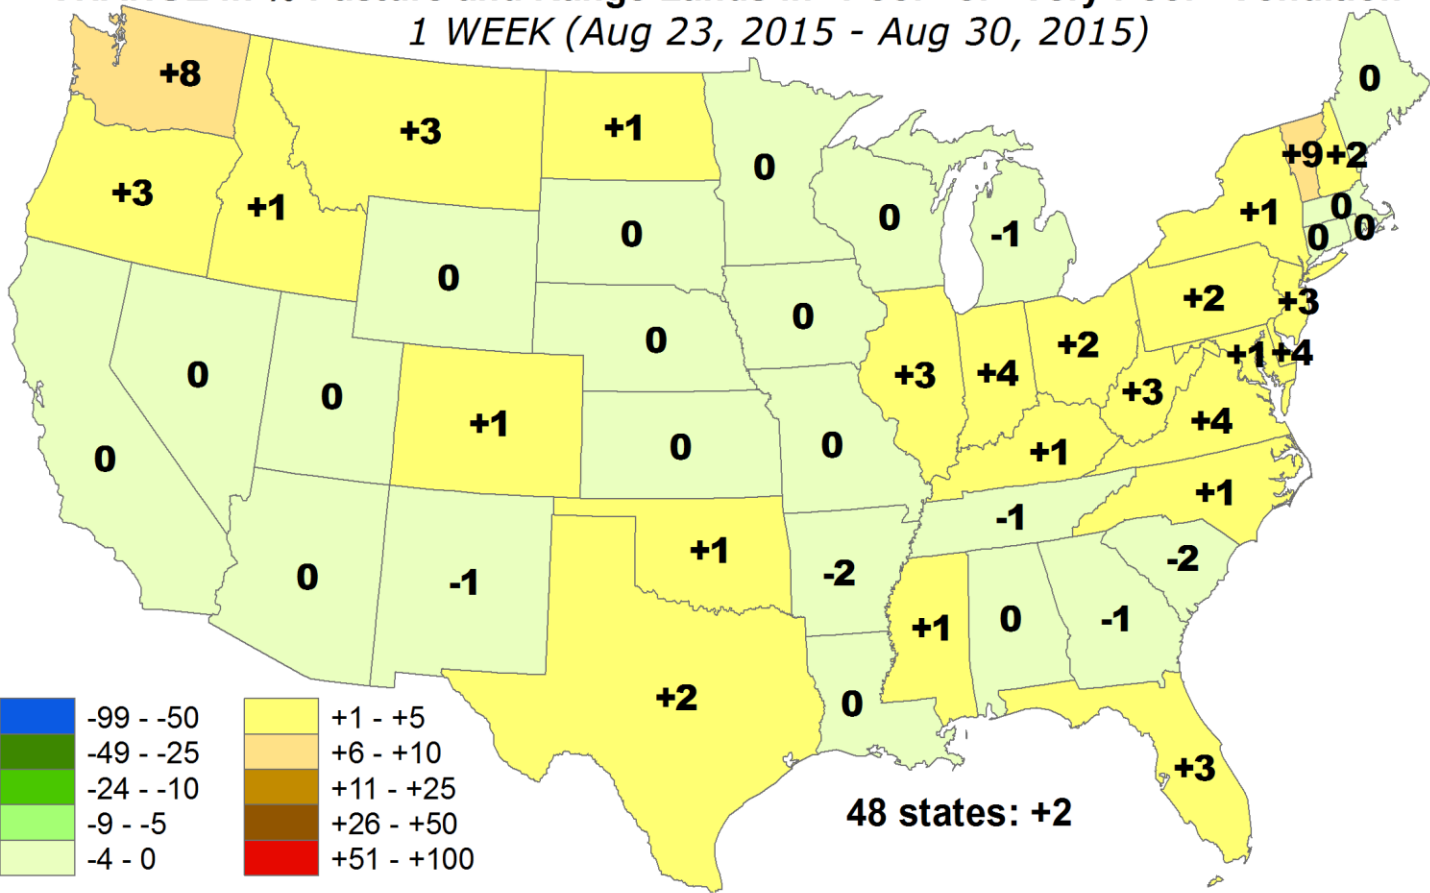

Aug 30, 2015

ANOMALOUS % of Pasture and Range Lands in "Poor" or "Very Poor" Condition

Aug 30, 2015

Average Pasture and Range Land Condition PERCENTILE

Average Pasture and Range Land Condition PERCENTILE

CHANGE in % Pasture and Range Lands in "Poor" or "Very Poor" Condition
1 WEEK (Aug 23, 2015 - Aug 30, 2015)

CHANGE in % Pasture and Range Lands in "Poor" or "Very Poor" Condition
4 WEEKS (Aug 02, 2015 - Aug 30, 2015)

CHANGE in % Pasture and Range Lands in "Poor" or "Very Poor" Condition
SINCE END OF LAST SEASON (Oct 27, 2014 - Aug 30, 2015)