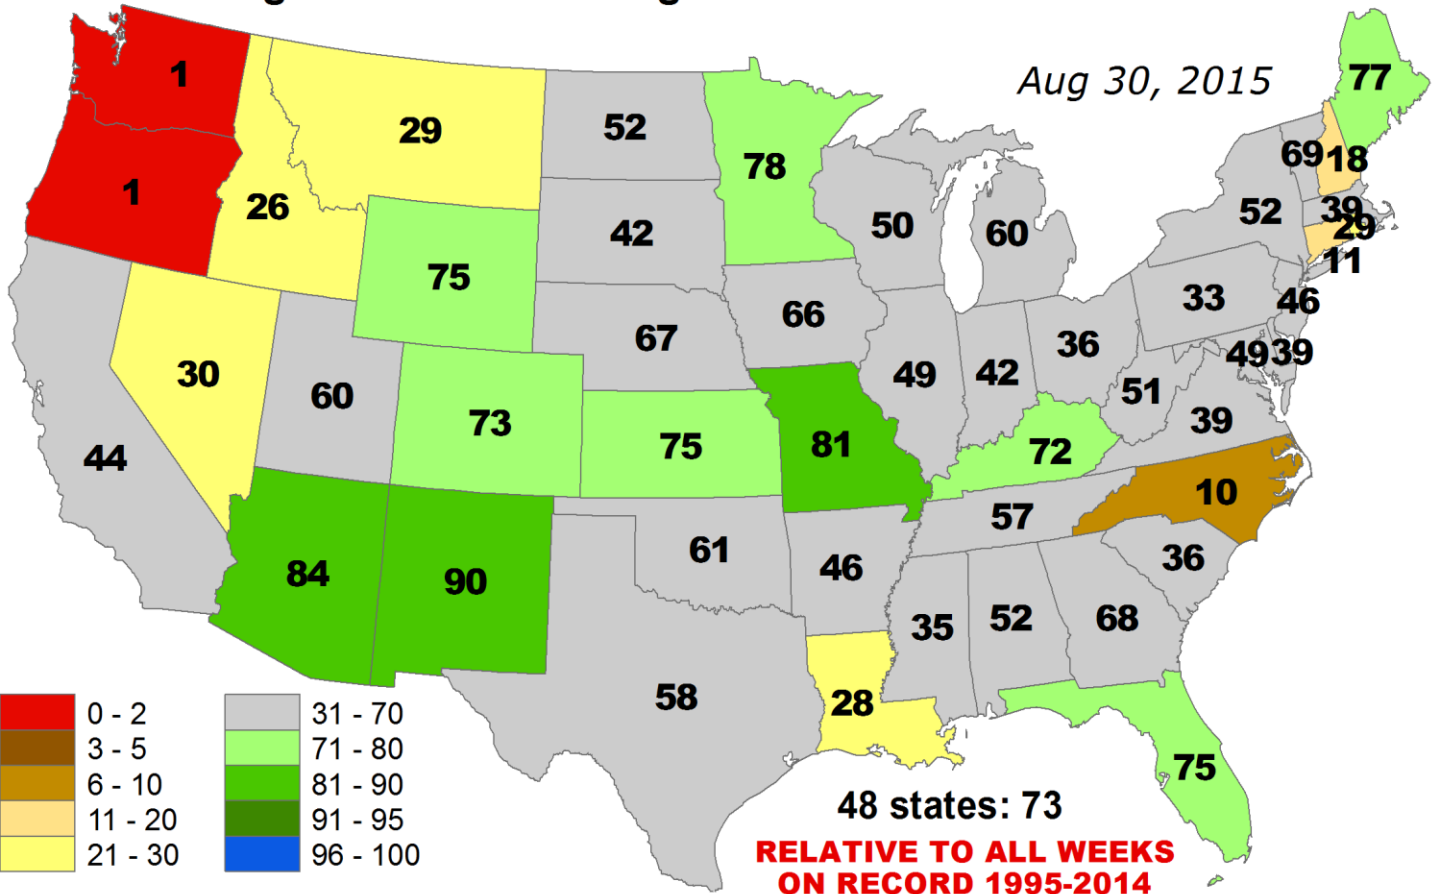

Percent of Pasture & Range Land in "Good" or "Very Good" Condition

Percent of Pasture & Range Land in "Poor" or "Very Poor" Condition

ANOMALOUS % of Pasture and Range Land in "Poor" or "Very Poor" Condition

Aug 30, 2015

ANOMALOUS % of Pasture and Range Lands in "Poor" or "Very Poor" Condition

Aug 30, 2015

Average Pasture and Range Land Condition PERCENTILE

Average Pasture and Range Land Condition PERCENTILE

CHANGE in % Pasture and Range Lands in "Poor" or "Very Poor" Condition
1 WEEK (Aug 23, 2015 - Aug 30, 2015)

CHANGE in % Pasture and Range Lands in "Poor" or "Very Poor" Condition
4 WEEKS (Aug 02, 2015 - Aug 30, 2015)

CHANGE in % Pasture and Range Lands in "Poor" or "Very Poor" Condition
SINCE END OF LAST SEASON (Oct 27, 2014 - Aug 30, 2015)