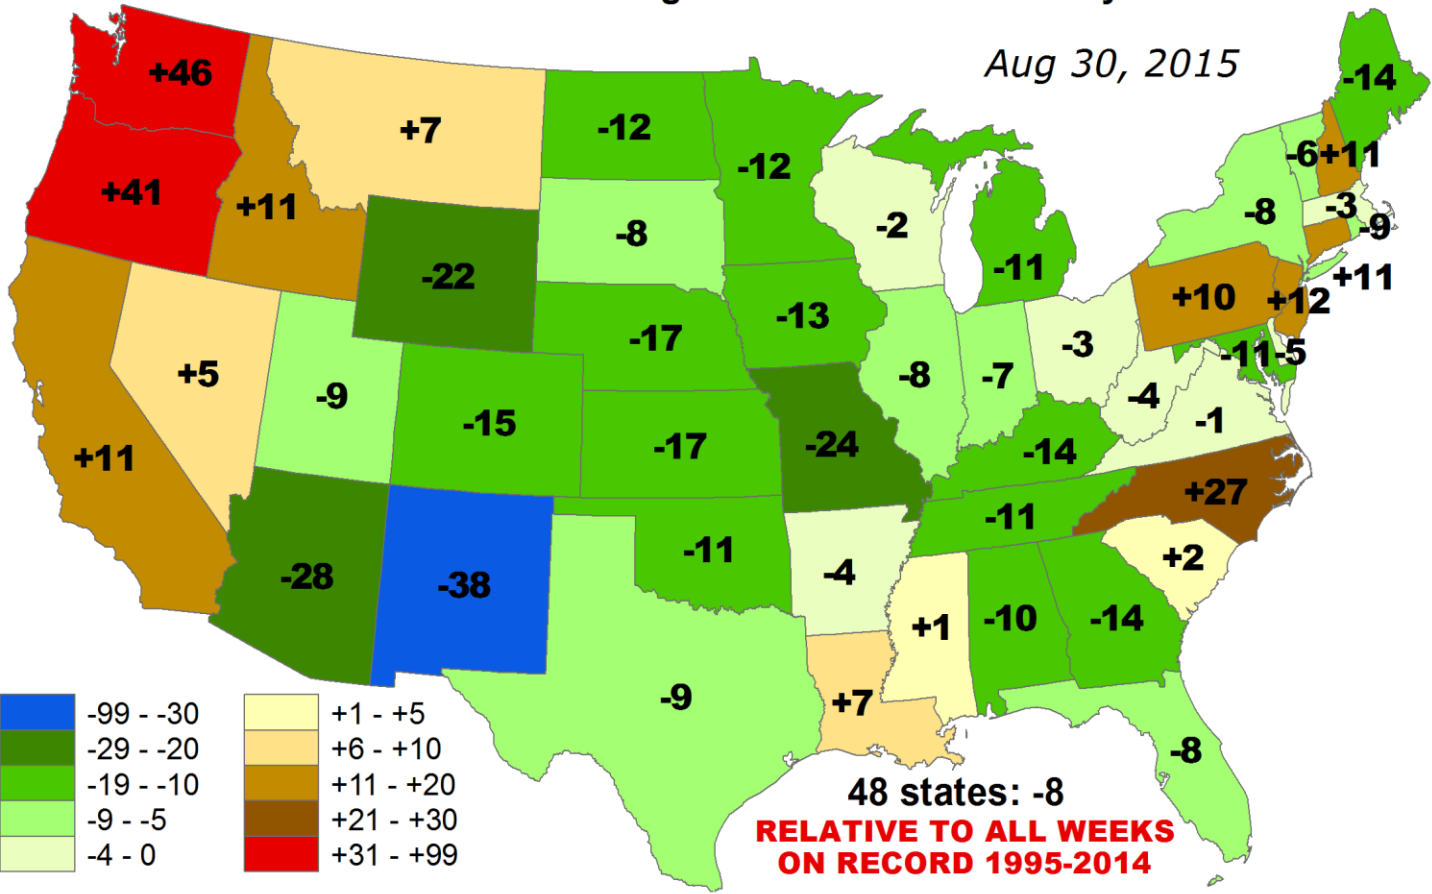

Percent of Pasture & Range Land in "Good" or "Very Good" Condition

Percent of Pasture & Range Land in "Poor" or "Very Poor" Condition

ANOMALOUS % of Pasture and Range Land in "Poor" or "Very Poor" Condition

Aug 30, 2015

ANOMALOUS % of Pasture and Range Lands in "Poor" or "Very Poor" Condition

Aug 30, 2015

Average Pasture and Range Land Condition PERCENTILE

Average Pasture and Range Land Condition PERCENTILE

CHANGE in % Pasture and Range Lands in "Poor" or "Very Poor" Condition
1 WEEK (Aug 23, 2015 - Aug 30, 2015)