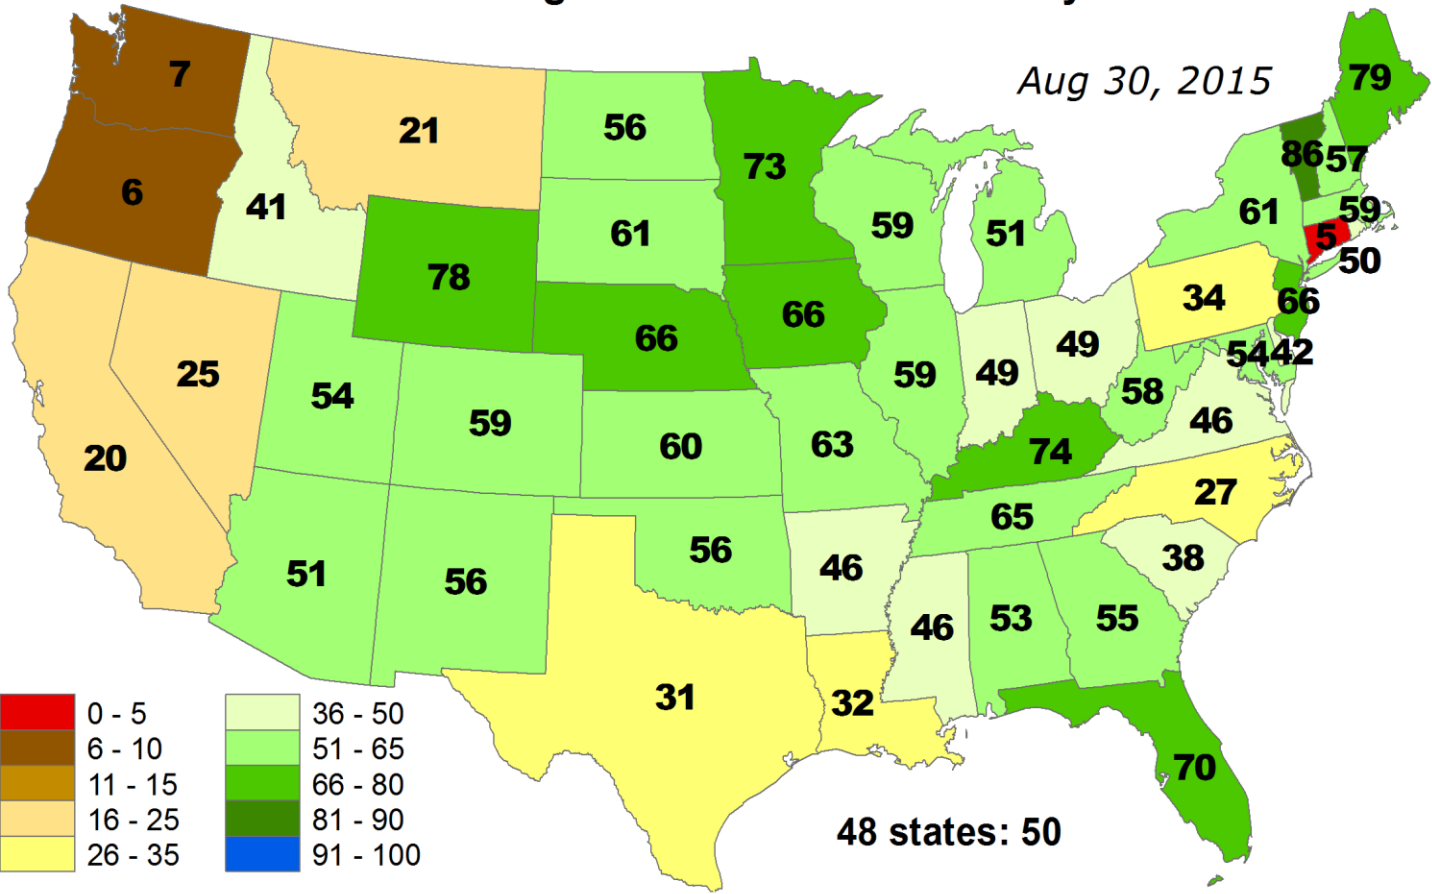

Percent of Pasture & Range Land in "Good" or "Very Good" Condition

Percent of Pasture & Range Land in "Poor" or "Very Poor" Condition

ANOMALOUS % of Pasture and Range Land in "Poor" or "Very Poor" Condition

Aug 30, 2015

ANOMALOUS % of Pasture and Range Lands in "Poor" or "Very Poor" Condition

Aug 30, 2015

Average Pasture and Range Land Condition PERCENTILE

Average Pasture and Range Land Condition PERCENTILE

CHANGE in % Pasture and Range Lands in "Poor" or "Very Poor" Condition
1 WEEK (Aug 23, 2015 - Aug 30, 2015)