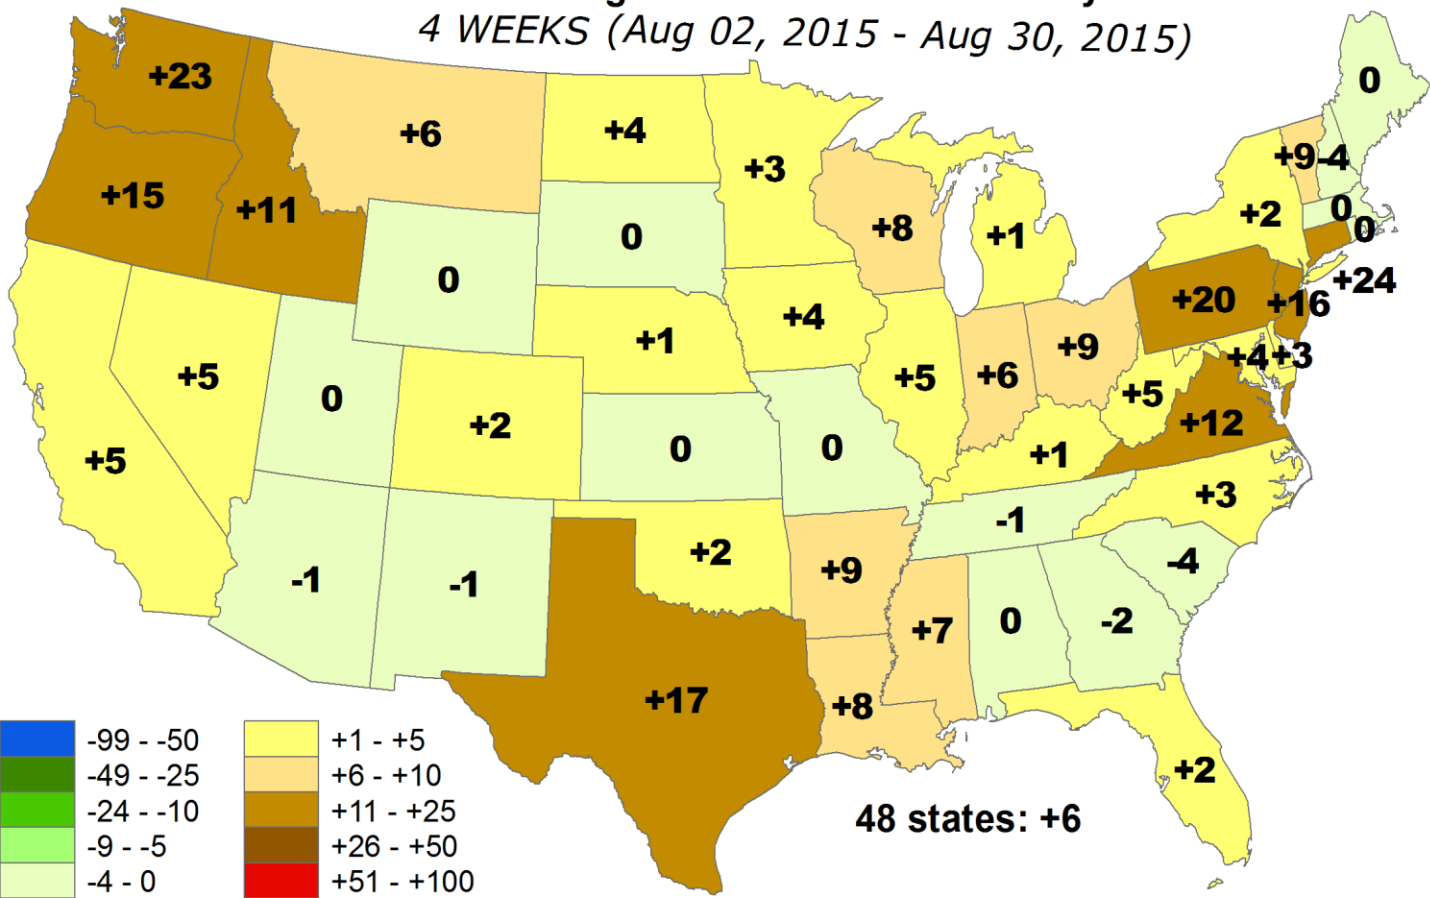

Aug 30, 2015

ANOMALOUS % of Pasture and Range Lands in "Poor" or "Very Poor" Condition

Aug 30, 2015

Average Pasture and Range Land Condition PERCENTILE

Average Pasture and Range Land Condition PERCENTILE

CHANGE in % Pasture and Range Lands in "Poor" or "Very Poor" Condition
1 WEEK (Aug 23, 2015 - Aug 30, 2015)

CHANGE in % Pasture and Range Lands in "Poor" or "Very Poor" Condition
4 WEEKS (Aug 02, 2015 - Aug 30, 2015)

CHANGE in % Pasture and Range Lands in "Poor" or "Very Poor" Condition
SINCE END OF LAST SEASON (Oct 27, 2014 - Aug 30, 2015)