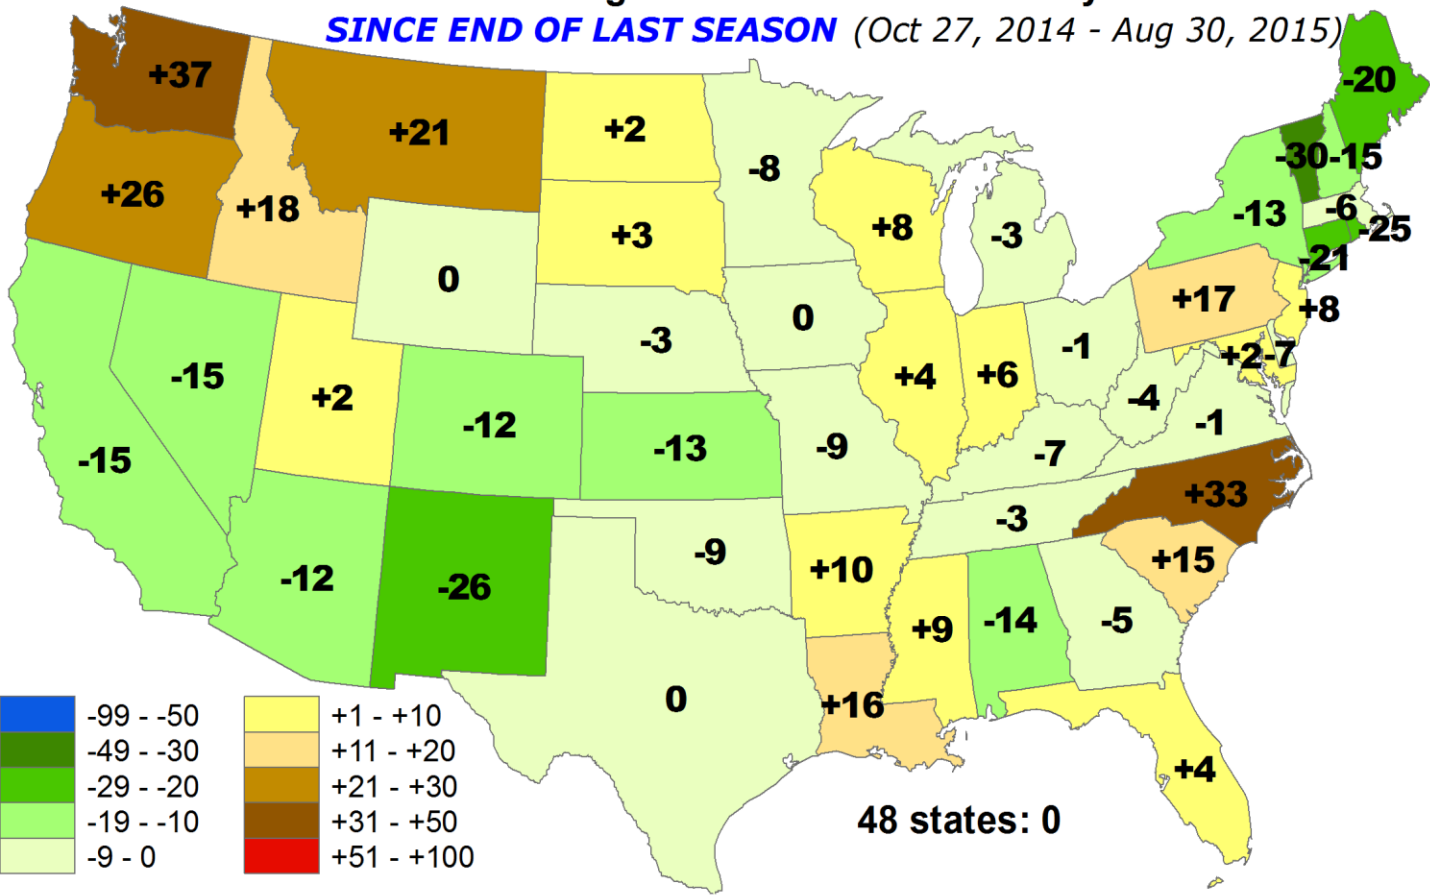

Aug 30, 2015

ANOMALOUS % of Pasture and Range Lands in "Poor" or "Very Poor" Condition

Aug 30, 2015

Average Pasture and Range Land Condition PERCENTILE

Average Pasture and Range Land Condition PERCENTILE

CHANGE in % Pasture and Range Lands in "Poor" or "Very Poor" Condition
1 WEEK (Aug 23, 2015 - Aug 30, 2015)

CHANGE in % Pasture and Range Lands in "Poor" or "Very Poor" Condition
4 WEEKS (Aug 02, 2015 - Aug 30, 2015)

CHANGE in % Pasture and Range Lands in "Poor" or "Very Poor" Condition
SINCE END OF LAST SEASON (Oct 27, 2014 - Aug 30, 2015)