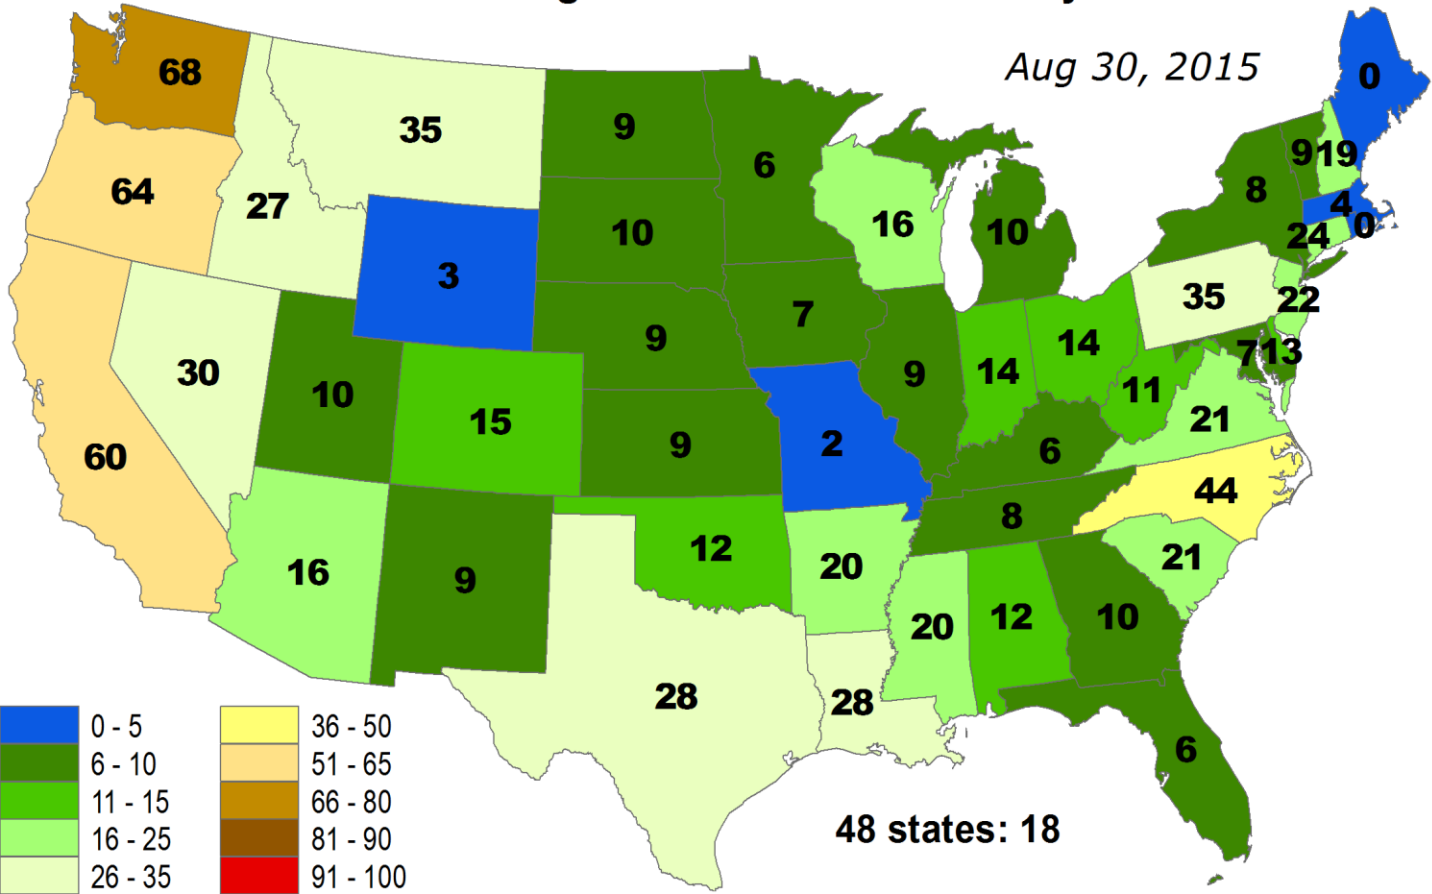

Percent of Pasture & Range Land in "Good" or "Very Good" Condition

Percent of Pasture & Range Land in "Poor" or "Very Poor" Condition

ANOMALOUS % of Pasture and Range Land in "Poor" or "Very Poor" Condition

Aug 30, 2015

ANOMALOUS % of Pasture and Range Lands in "Poor" or "Very Poor" Condition

Aug 30, 2015

Average Pasture and Range Land Condition PERCENTILE

Average Pasture and Range Land Condition PERCENTILE

CHANGE in % Pasture and Range Lands in "Poor" or "Very Poor" Condition
1 WEEK (Aug 23, 2015 - Aug 30, 2015)