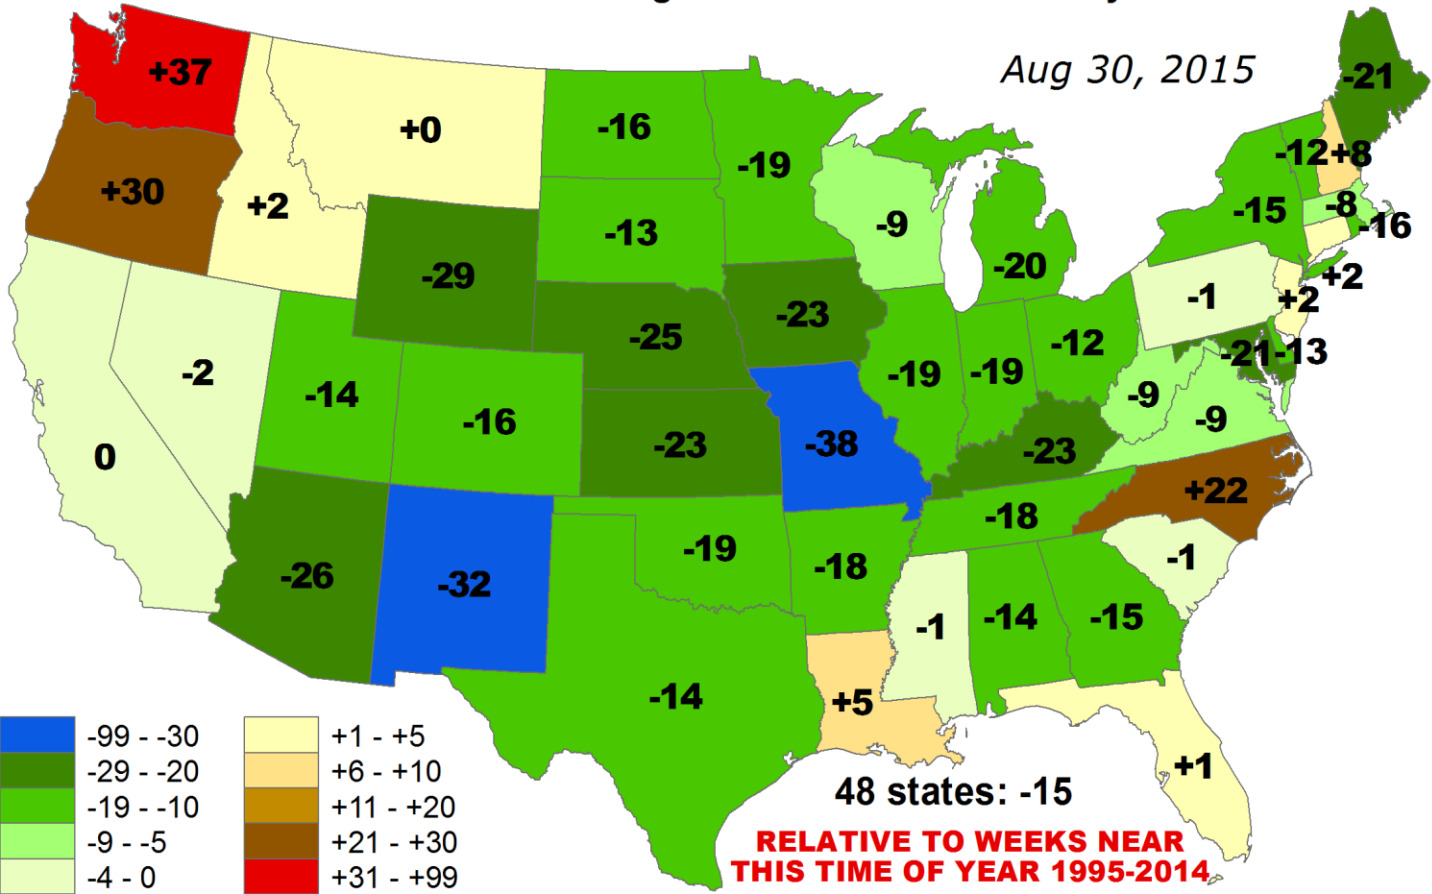

Percent of Pasture & Range Land in "Good" or "Very Good" Condition

Percent of Pasture & Range Land in "Poor" or "Very Poor" Condition

ANOMALOUS % of Pasture and Range Land in "Poor" or "Very Poor" Condition

Aug 30, 2015

ANOMALOUS % of Pasture and Range Lands in "Poor" or "Very Poor" Condition

Aug 30, 2015

Average Pasture and Range Land Condition PERCENTILE

Average Pasture and Range Land Condition PERCENTILE

CHANGE in % Pasture and Range Lands in "Poor" or "Very Poor" Condition
1 WEEK (Aug 23, 2015 - Aug 30, 2015)