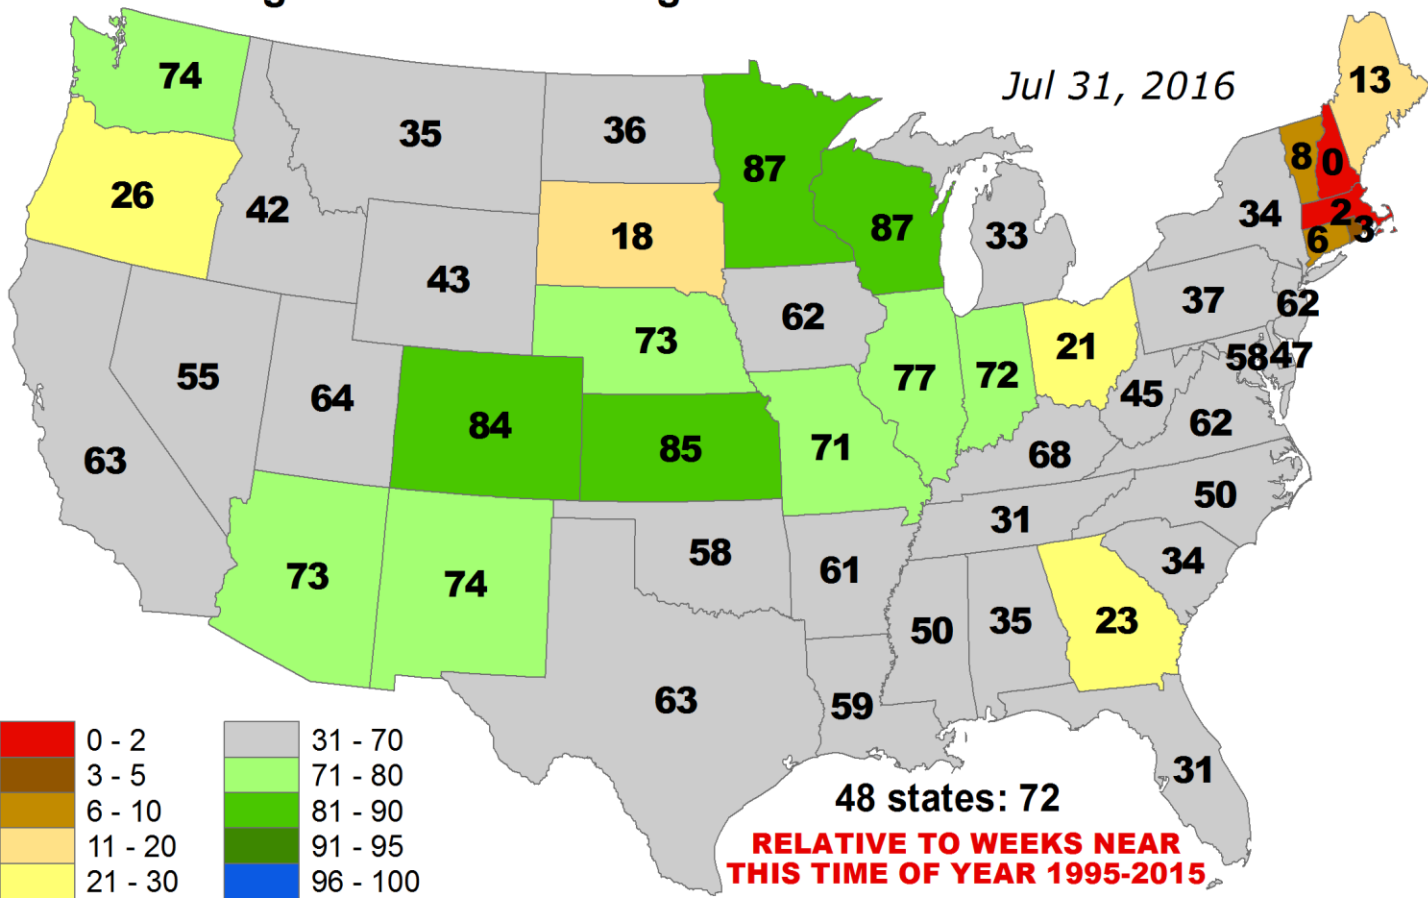

Jul 31, 2016

ANOMALOUS % of Pasture and Range Lands in "Poor" or "Very Poor" Condition

Jul 31, 2016

Average Pasture and Range Land Condition PERCENTILE

Jul 31, 2016

Average Pasture and Range Land Condition PERCENTILE

Jul 31, 2016

CHANGE in % Pasture and Range Lands in "Poor" or "Very Poor" Condition

1 WEEK (Jul 24, 2016 - Jul 31, 2016)

CHANGE in % Pasture and Range Lands in "Poor" or "Very Poor" Condition

4 WEEKS (Jul 03, 2016 - Jul 31, 2016)