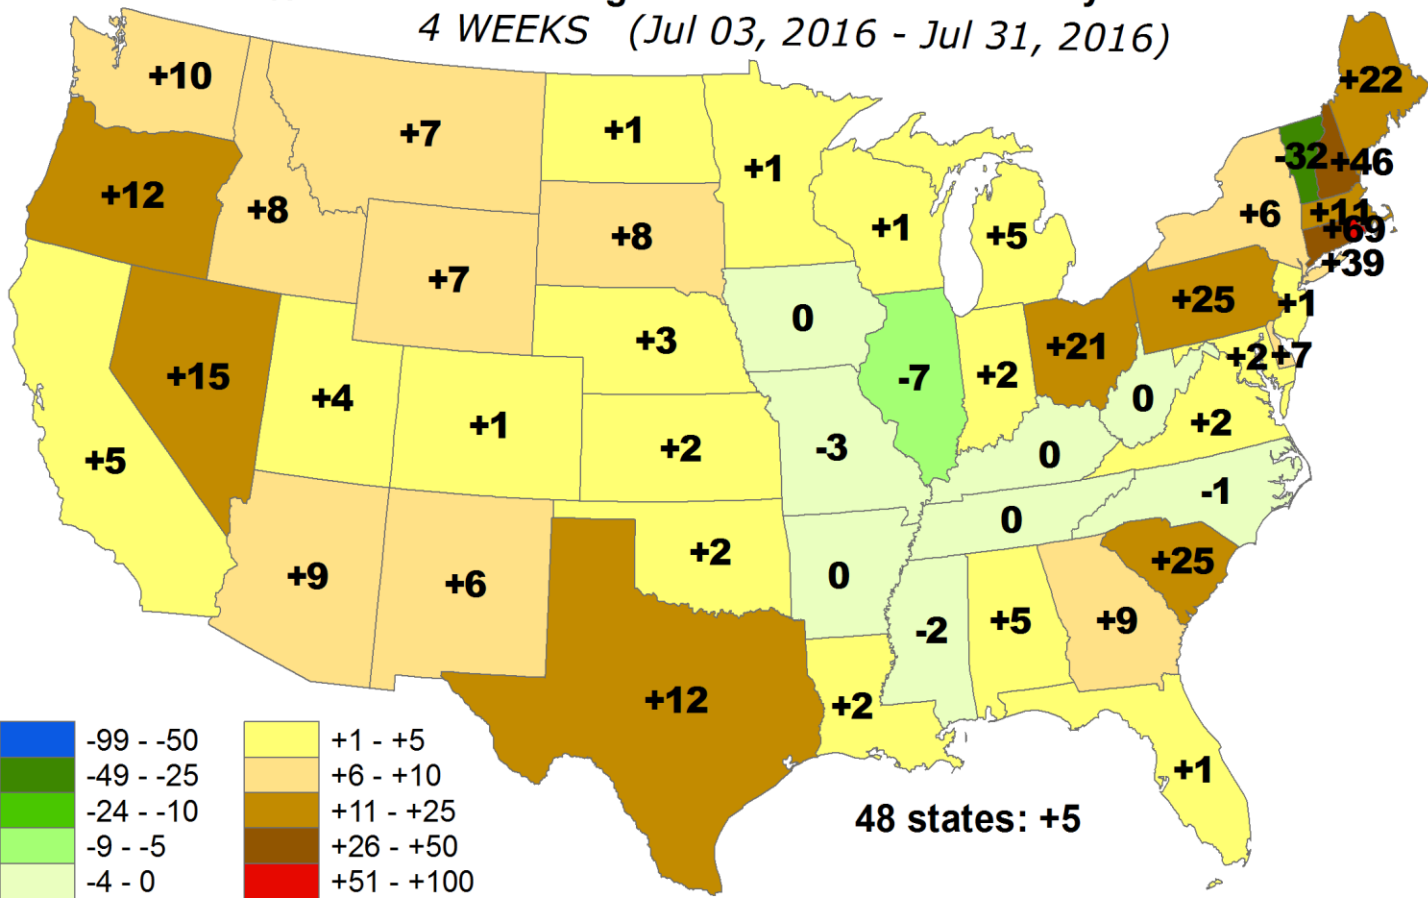

Jul 31, 2016

CHANGE in % Pasture and Range Lands in "Poor" or "Very Poor" Condition

1 WEEK (Jul 24, 2016 - Jul 31, 2016)

CHANGE in % Pasture and Range Lands in "Poor" or "Very Poor" Condition

4 WEEKS (Jul 03, 2016 - Jul 31, 2016)

CHANGE in % Pasture and Range Lands in "Poor" or "Very Poor" Condition
SINCE END OF LAST SEASON (Oct 25, 2015 - Jul 31, 2016)

CHANGE in % Pasture and Range Lands in "Poor" or "Very Poor" Condition
1 YEAR (Aug 02, 2015 - Jul 31, 2016)