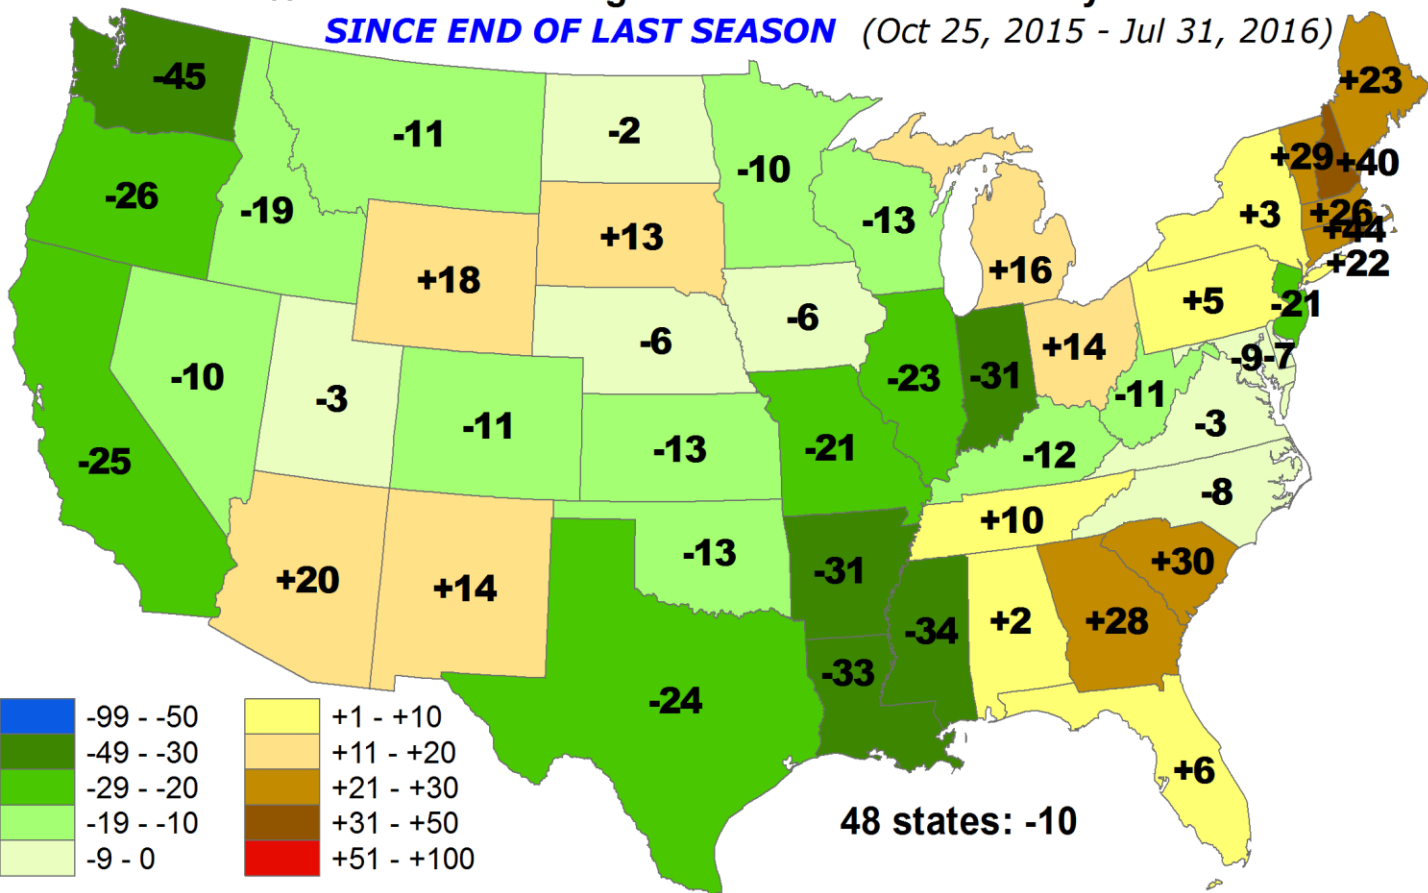

Jul 31, 2016

CHANGE in % Pasture and Range Lands in "Poor" or "Very Poor" Condition

1 WEEK (Jul 24, 2016 - Jul 31, 2016)

CHANGE in % Pasture and Range Lands in "Poor" or "Very Poor" Condition

4 WEEKS (Jul 03, 2016 - Jul 31, 2016)

CHANGE in % Pasture and Range Lands in "Poor" or "Very Poor" Condition
SINCE END OF LAST SEASON (Oct 25, 2015 - Jul 31, 2016)

CHANGE in % Pasture and Range Lands in "Poor" or "Very Poor" Condition
1 YEAR (Aug 02, 2015 - Jul 31, 2016)