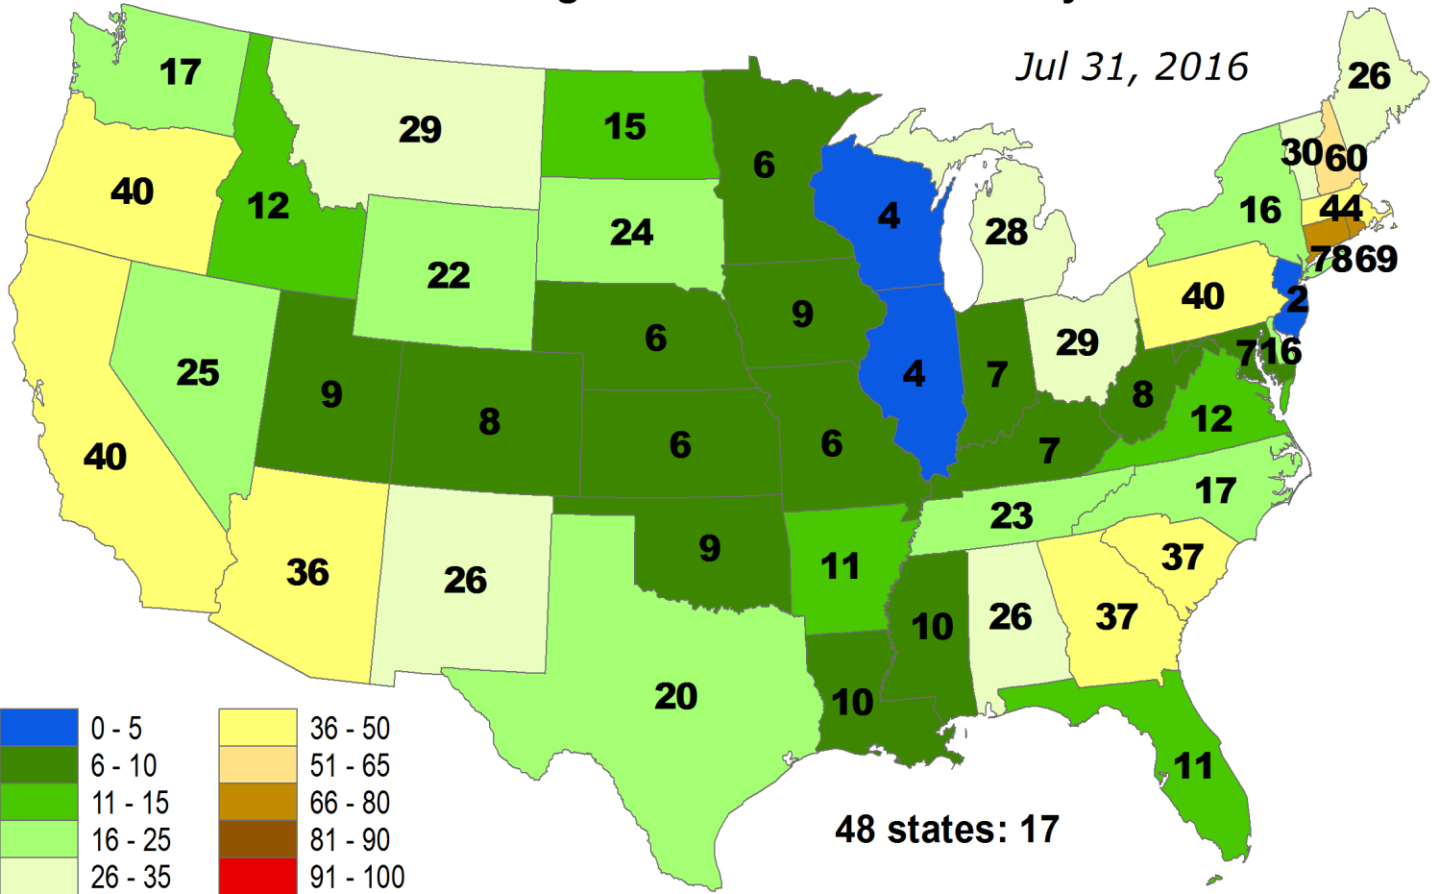

Percent of Pasture & Range Land in "Good" or "Very Good" Condition

Percent of Pasture & Range Land in "Poor" or "Very Poor" Condition

ANOMALOUS % of Pasture and Range Land in "Poor" or "Very Poor" Condition