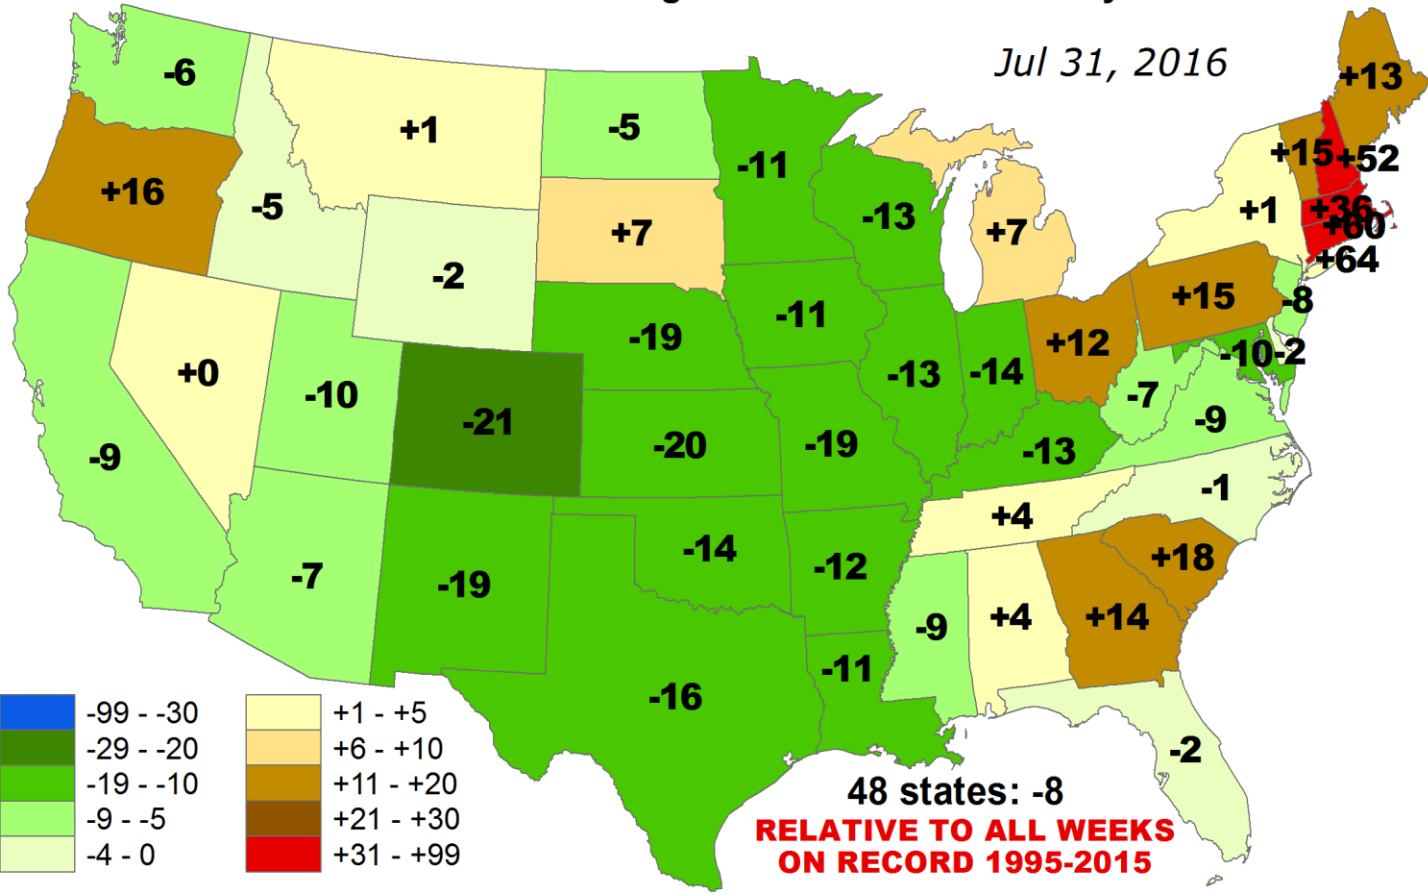

Percent of Pasture & Range Land in "Good" or "Very Good" Condition

Percent of Pasture & Range Land in "Poor" or "Very Poor" Condition

ANOMALOUS % of Pasture and Range Land in "Poor" or "Very Poor" Condition

Jul 31, 2016

ANOMALOUS % of Pasture and Range Lands in "Poor" or "Very Poor" Condition

Jul 31, 2016

Average Pasture and Range Land Condition PERCENTILE

Jul 31, 2016

Average Pasture and Range Land Condition PERCENTILE