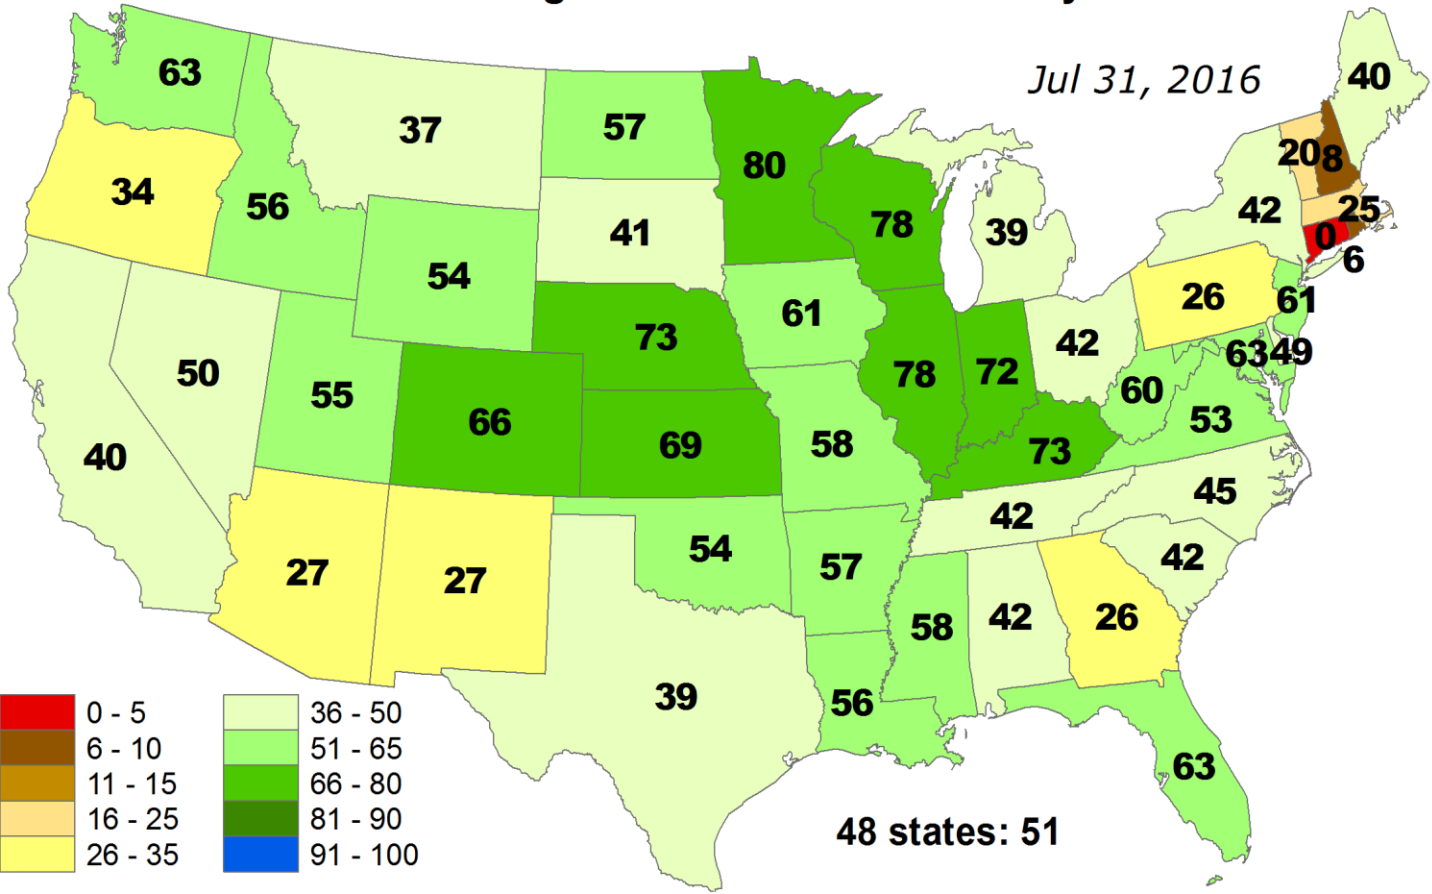

Percent of Pasture & Range Land in "Good" or "Very Good" Condition

Percent of Pasture & Range Land in "Poor" or "Very Poor" Condition

ANOMALOUS % of Pasture and Range Land in "Poor" or "Very Poor" Condition