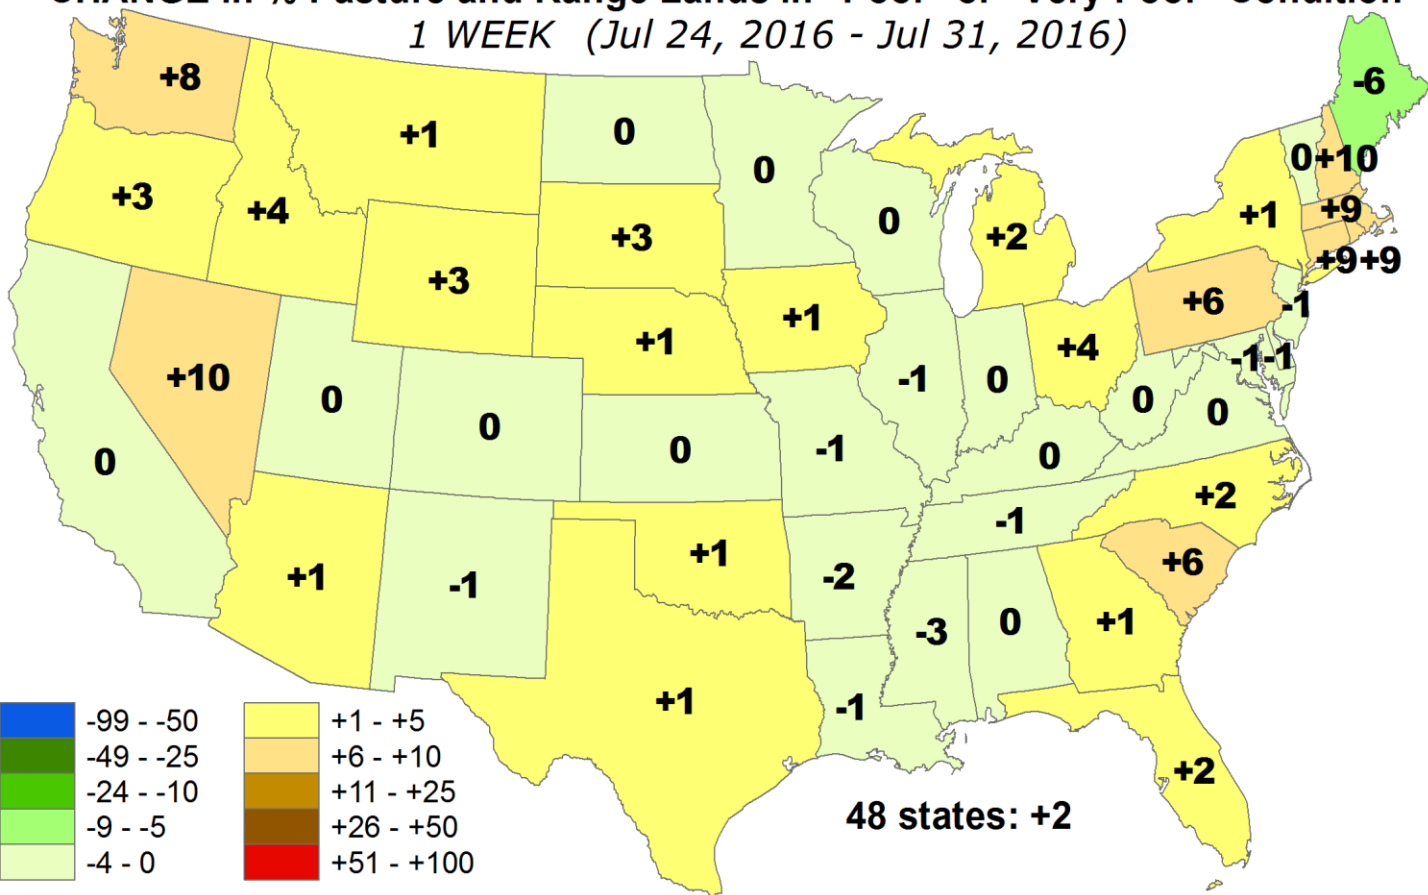

Jul 31, 2016

ANOMALOUS % of Pasture and Range Lands in "Poor" or "Very Poor" Condition

Jul 31, 2016

Average Pasture and Range Land Condition PERCENTILE

Jul 31, 2016

Average Pasture and Range Land Condition PERCENTILE

Jul 31, 2016

CHANGE in % Pasture and Range Lands in "Poor" or "Very Poor" Condition

1 WEEK (Jul 24, 2016 - Jul 31, 2016)

CHANGE in % Pasture and Range Lands in "Poor" or "Very Poor" Condition

4 WEEKS (Jul 03, 2016 - Jul 31, 2016)