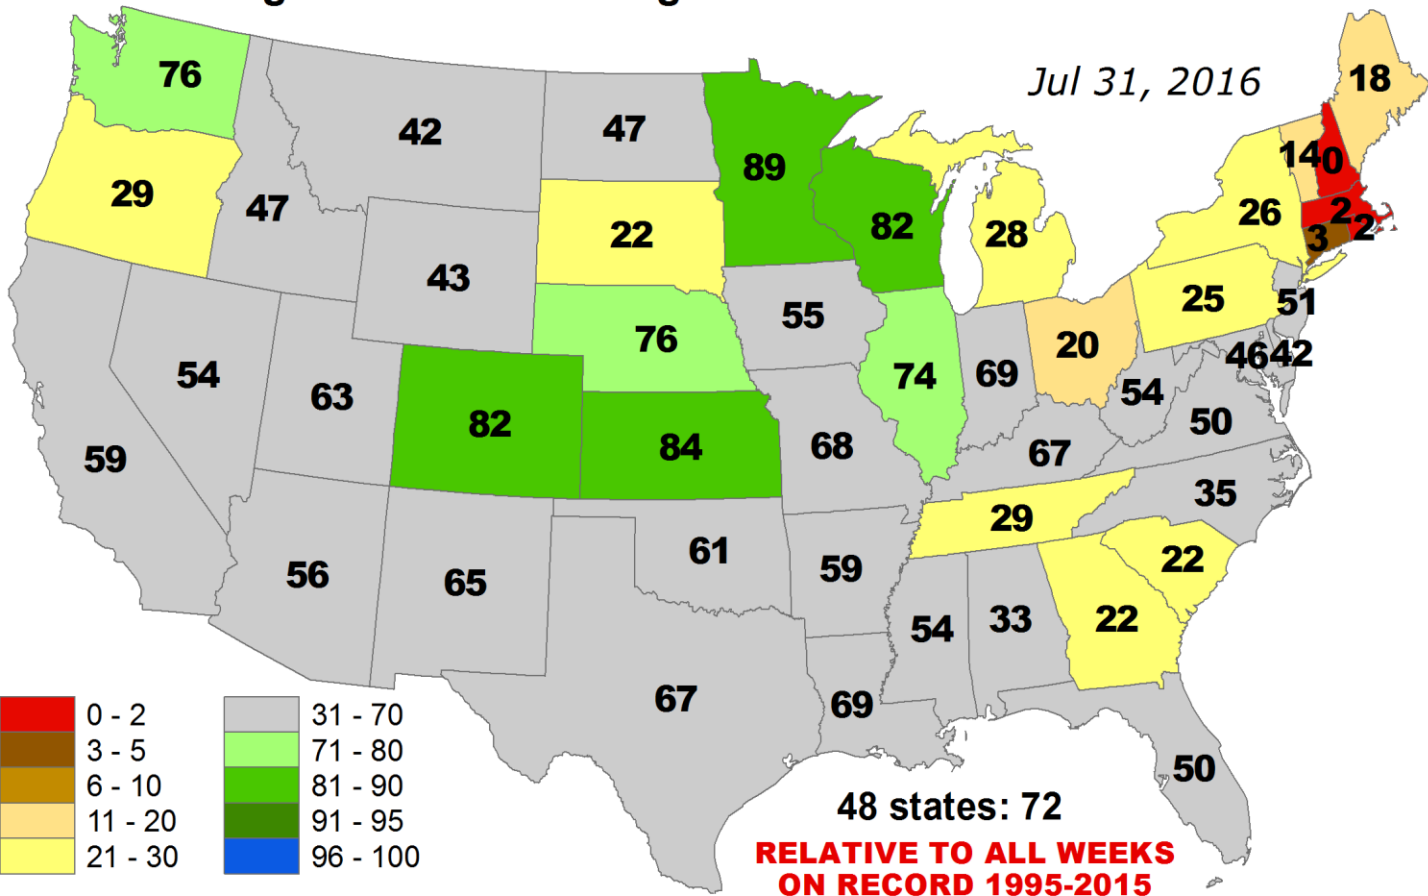

Percent of Pasture & Range Land in "Good" or "Very Good" Condition

Percent of Pasture & Range Land in "Poor" or "Very Poor" Condition

ANOMALOUS % of Pasture and Range Land in "Poor" or "Very Poor" Condition

Jul 31, 2016

ANOMALOUS % of Pasture and Range Lands in "Poor" or "Very Poor" Condition

Jul 31, 2016

Average Pasture and Range Land Condition PERCENTILE

Jul 31, 2016

Average Pasture and Range Land Condition PERCENTILE

Jul 31, 2016

CHANGE in % Pasture and Range Lands in "Poor" or "Very Poor" Condition

1 WEEK (Jul 24, 2016 - Jul 31, 2016)

CHANGE in % Pasture and Range Lands in "Poor" or "Very Poor" Condition

4 WEEKS (Jul 03, 2016 - Jul 31, 2016)