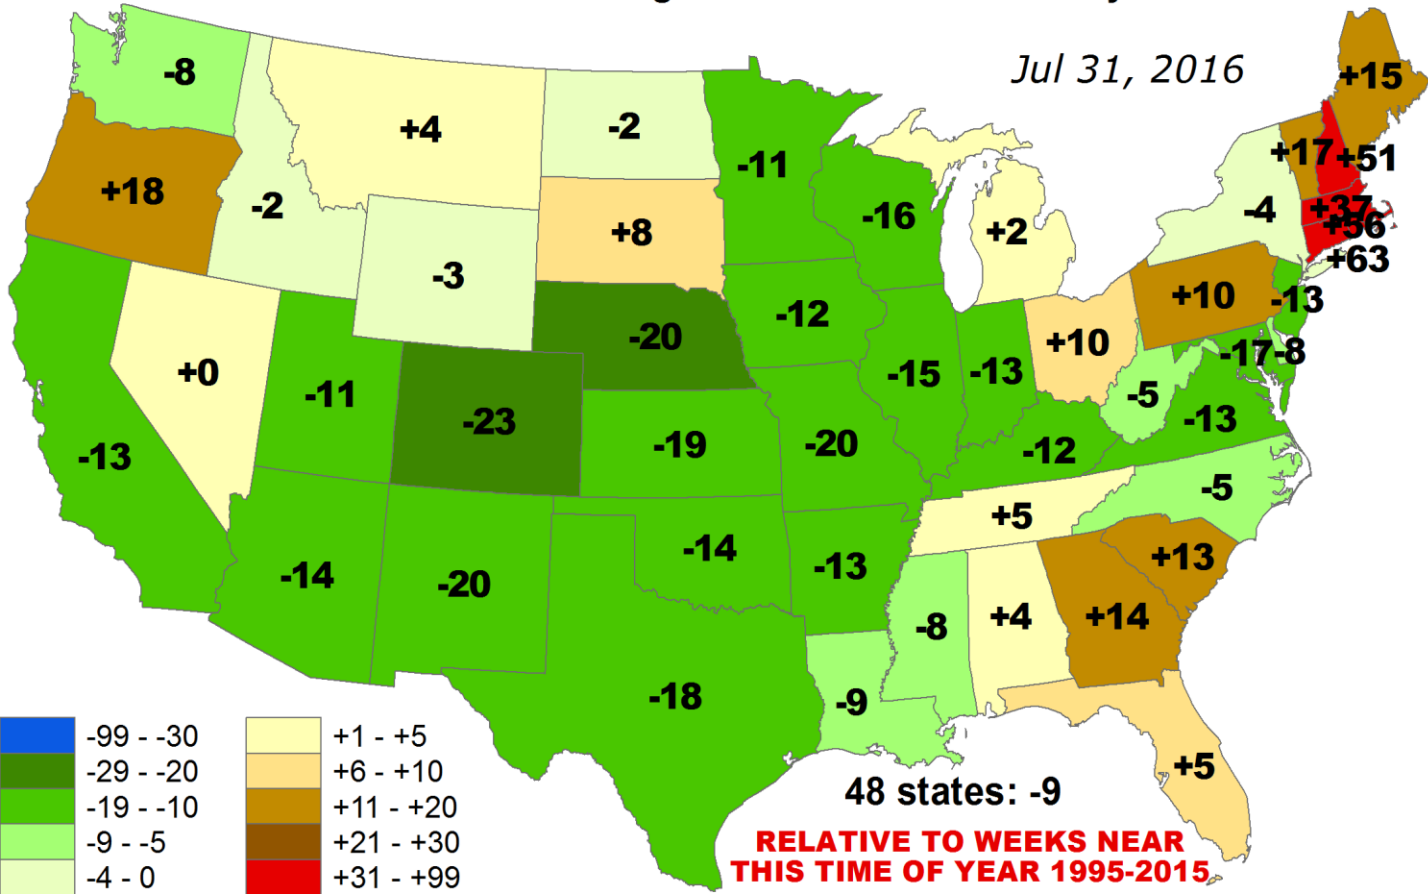

Percent of Pasture & Range Land in "Good" or "Very Good" Condition

Percent of Pasture & Range Land in "Poor" or "Very Poor" Condition

ANOMALOUS % of Pasture and Range Land in "Poor" or "Very Poor" Condition

Jul 31, 2016

ANOMALOUS % of Pasture and Range Lands in "Poor" or "Very Poor" Condition

Jul 31, 2016

Average Pasture and Range Land Condition PERCENTILE

Jul 31, 2016

Average Pasture and Range Land Condition PERCENTILE