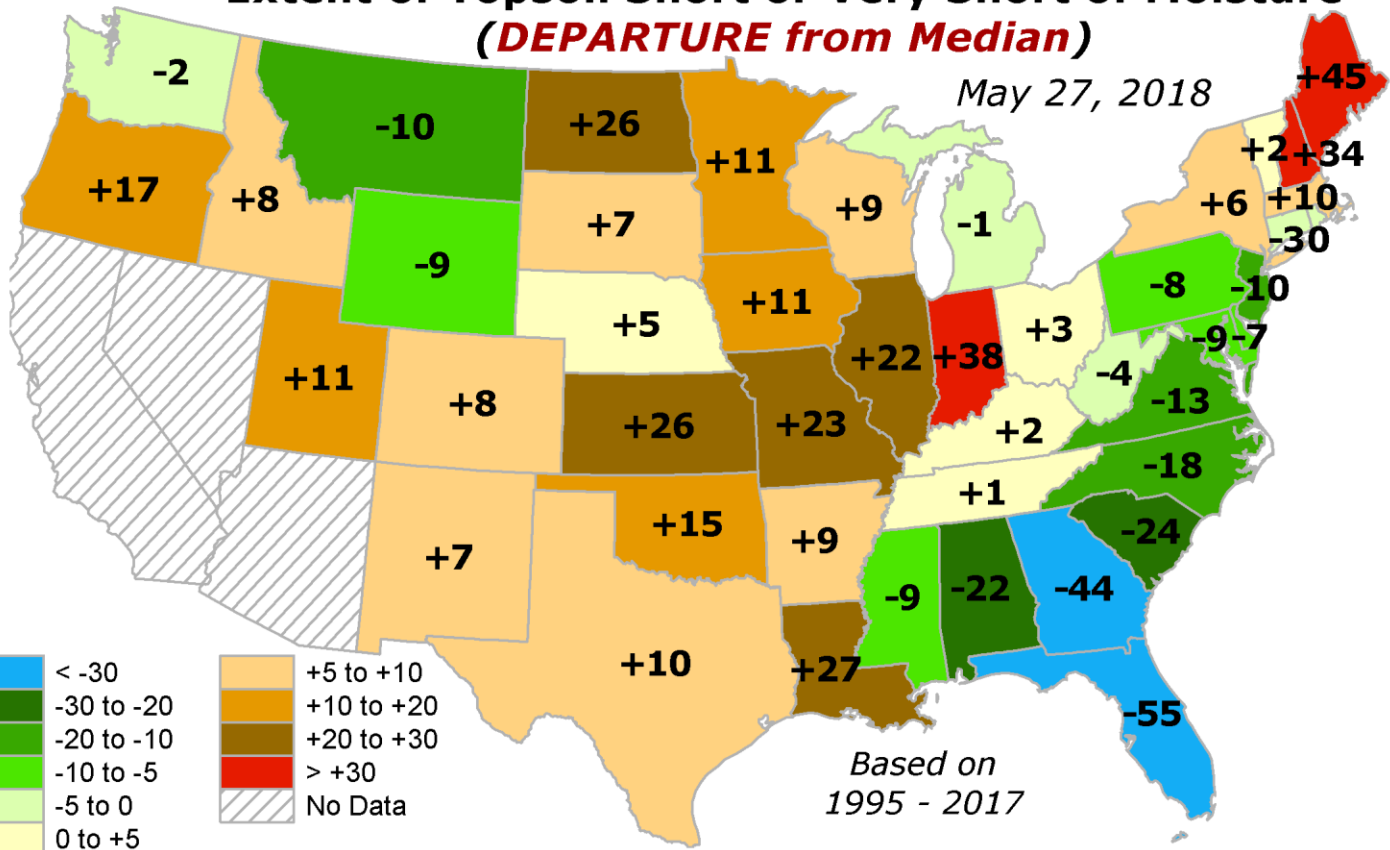

Extent of Topsoil Short or Very Short of Moisture (*Raw Statewide Proportion*)

May 27, 2018

Extent of Topsoil Short or Very Short of Moisture (*Change from Previous Week*)

May 27, 2018

Extent of Topsoil Short or Very Short of Moisture (*PERCENTILE for This Time in Growing Season*)

May 27, 2018

Extent of Topsoil Short or Very Short of Moisture (*DEPARTURE from Median*)

May 27, 2018

Extent of SUBSOIL Short or Very Short of Moisture (*Raw Statewide Proportion*)

Extent of TOPSOIL Short or Very Short of Moisture (*Raw Statewide Proportion*)