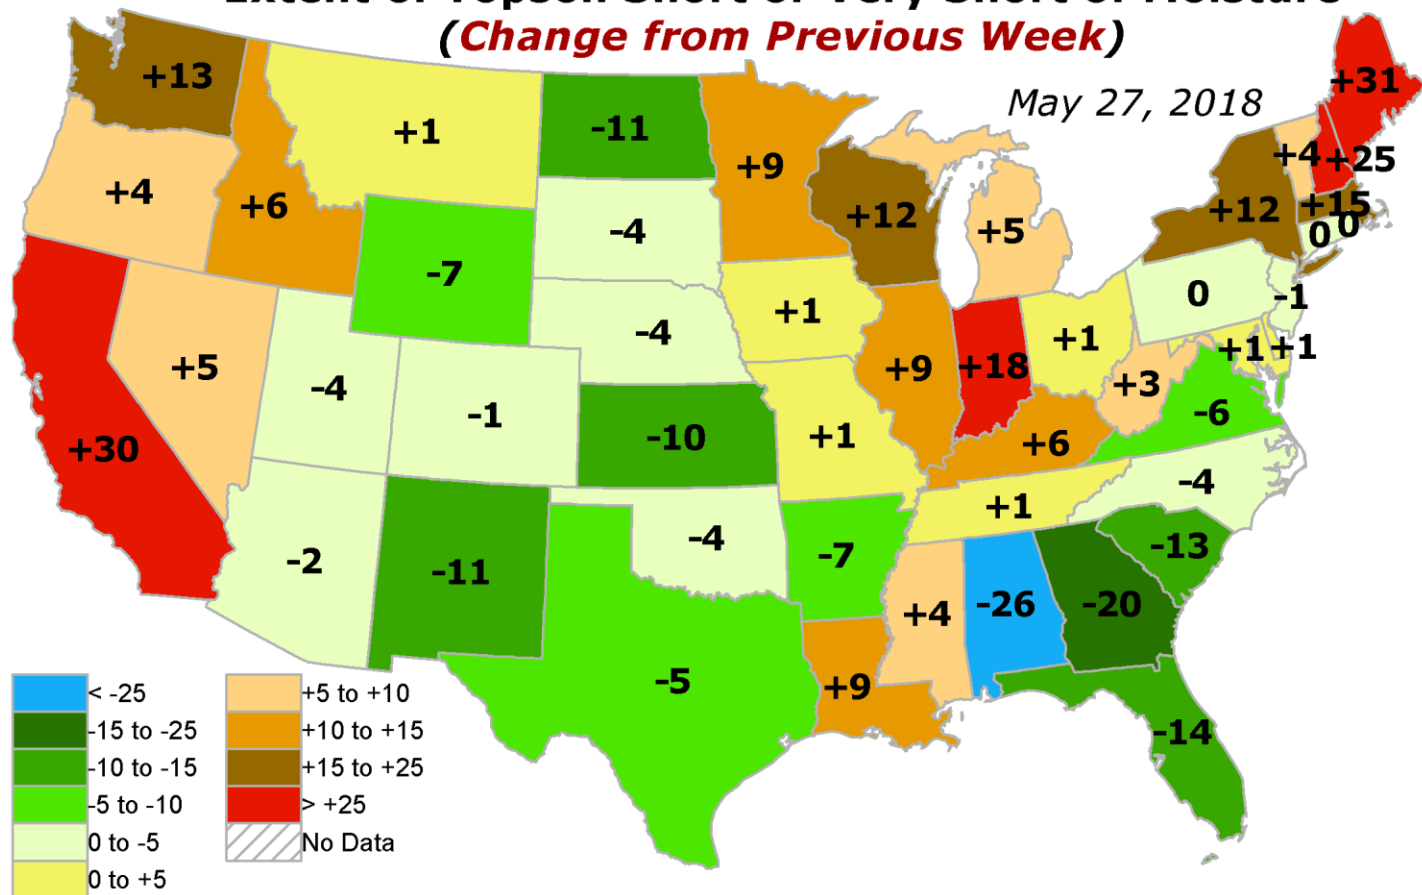

Extent of Topsoil Short or Very Short of Moisture (*Raw Statewide Proportion*)

May 27, 2018

Extent of Topsoil Short or Very Short of Moisture (*Change from Previous Week*)

May 27, 2018

Extent of Topsoil Short or Very Short of Moisture (*PERCENTILE for This Time in Growing Season*)

May 27, 2018

Extent of Topsoil Short or Very Short of Moisture (*DEPARTURE from Median*)

May 27, 2018

Extent of SUBSOIL Short or Very Short of Moisture (*Raw Statewide Proportion*)

Extent of TOPSOIL Short or Very Short of Moisture (*Raw Statewide Proportion*)