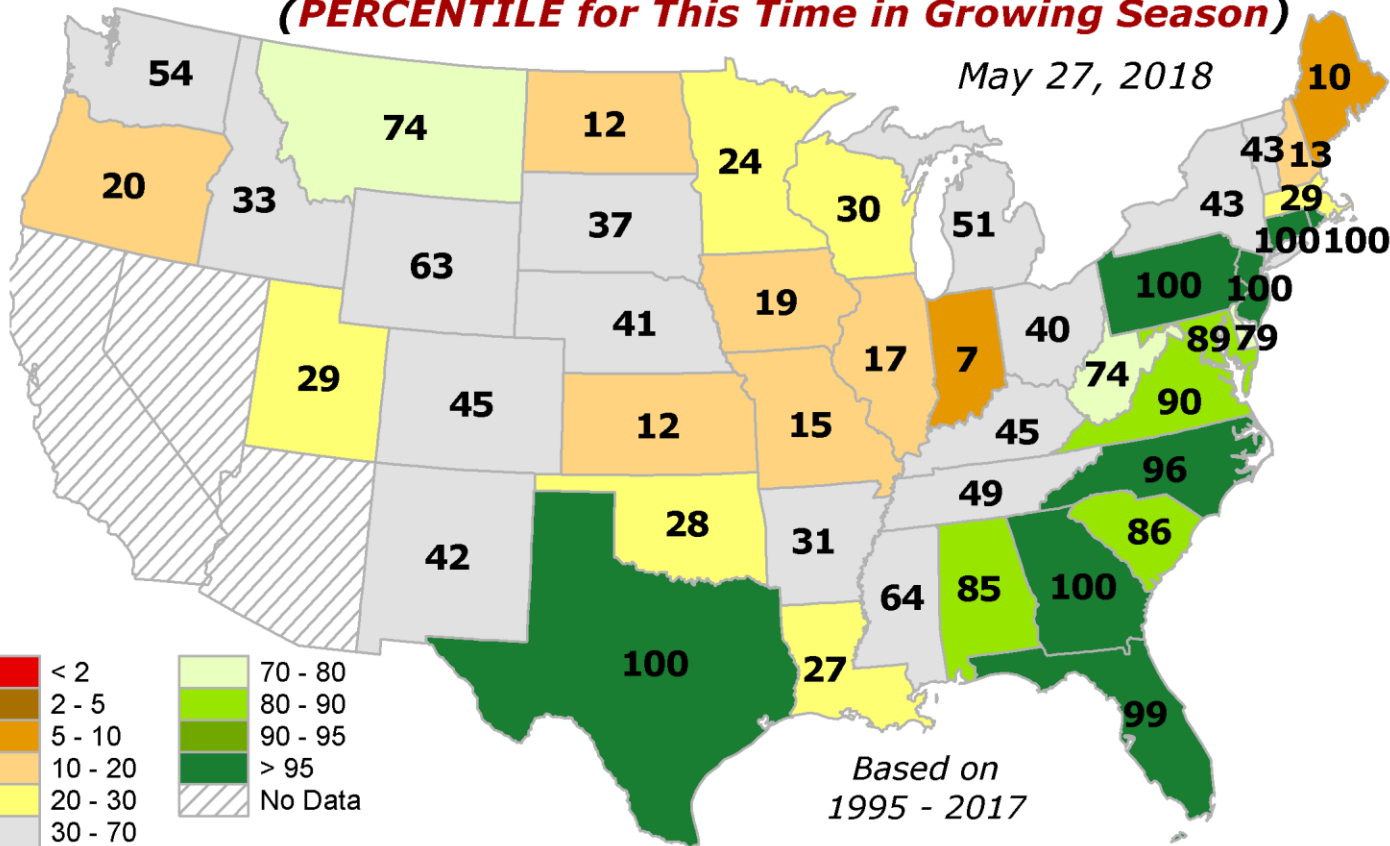

Extent of Topsoil Short or Very Short of Moisture (*Raw Statewide Proportion*)

May 27, 2018

Extent of Topsoil Short or Very Short of Moisture (*Change from Previous Week*)

May 27, 2018

Extent of Topsoil Short or Very Short of Moisture (*PERCENTILE for This Time in Growing Season*)

May 27, 2018

Extent of Topsoil Short or Very Short of Moisture (*DEPARTURE from Median*)

May 27, 2018

Extent of SUBSOIL Short or Very Short of Moisture (*Raw Statewide Proportion*)

Extent of TOPSOIL Short or Very Short of Moisture (*Raw Statewide Proportion*)