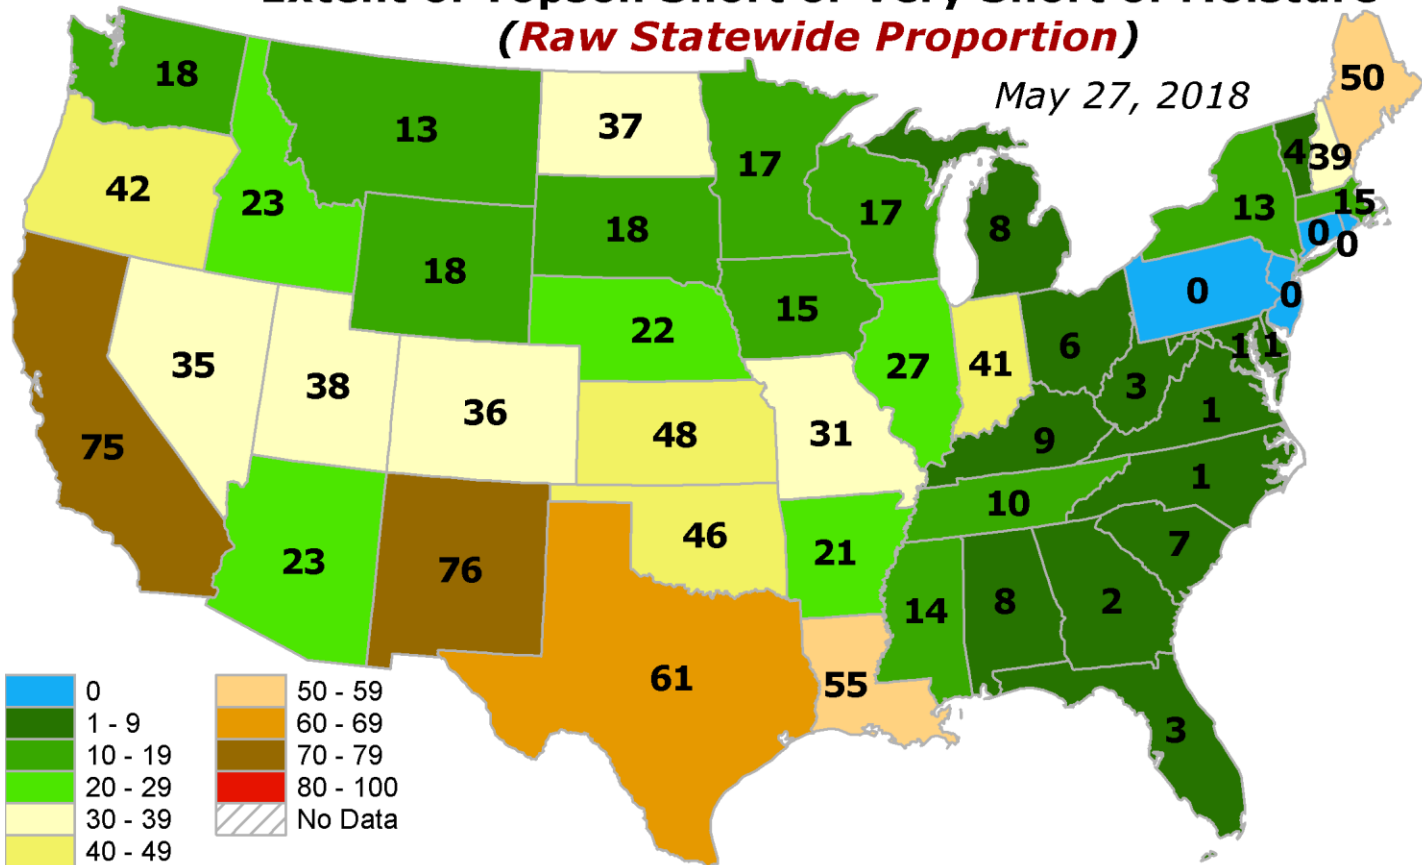

Extent of Topsoil Short or Very Short of Moisture (*Raw Statewide Proportion*)

May 27, 2018

Extent of Topsoil Short or Very Short of Moisture (*Change from Previous Week*)

May 27, 2018

Extent of Topsoil Short or Very Short of Moisture (*PERCENTILE for This Time in Growing Season*)

May 27, 2018

Extent of Topsoil Short or Very Short of Moisture (*DEPARTURE from Median*)

May 27, 2018

Extent of SUBSOIL Short or Very Short of Moisture (*Raw Statewide Proportion*)

Extent of TOPSOIL Short or Very Short of Moisture (*Raw Statewide Proportion*)