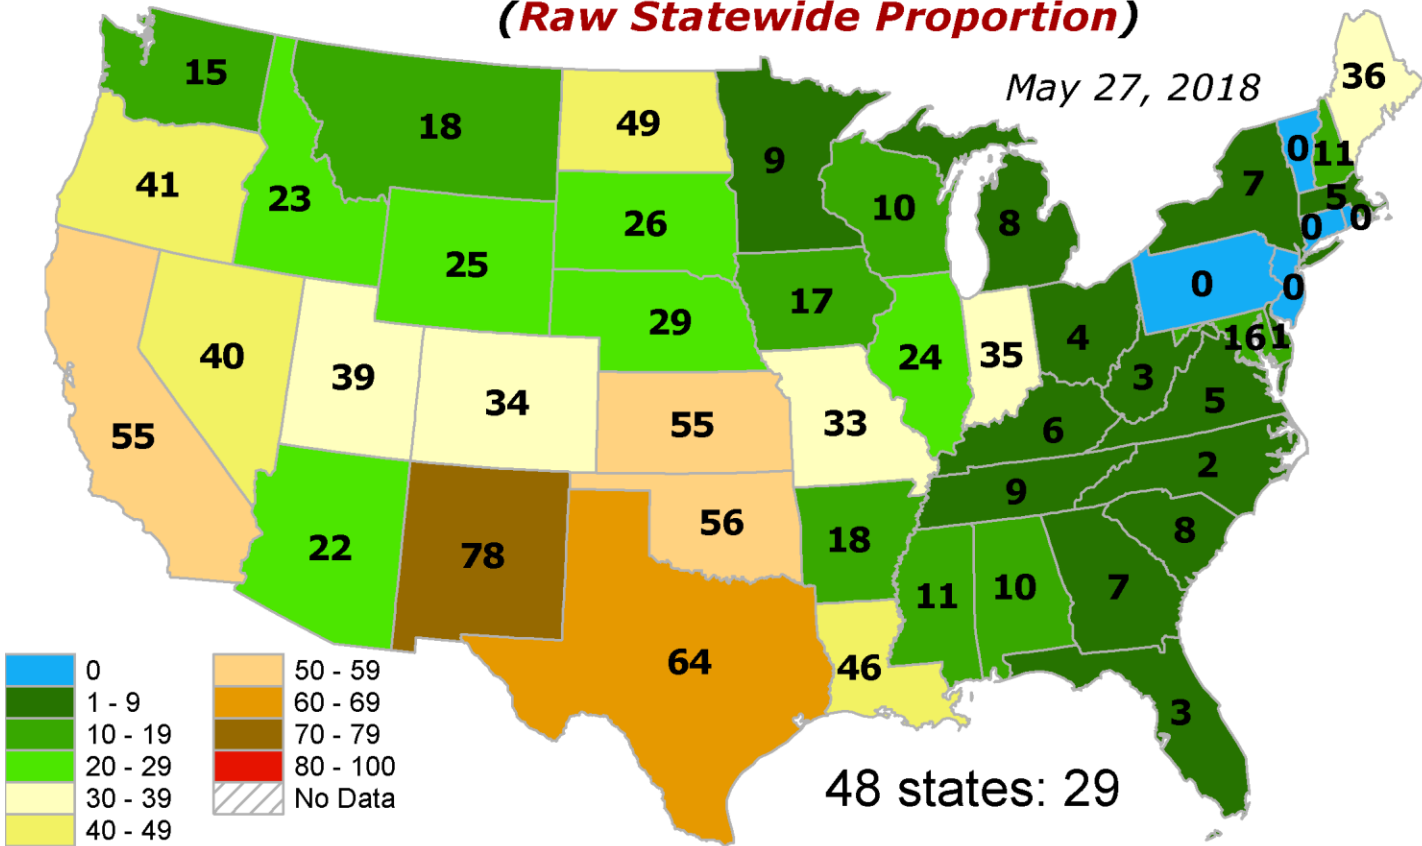

May 27, 2018

Extent of Topsoil Short or Very Short of Moisture (*DEPARTURE from Median*)

May 27, 2018

Extent of SUBSOIL Short or Very Short of Moisture (*Raw Statewide Proportion*)

Extent of TOPSOIL Short or Very Short of Moisture (*Raw Statewide Proportion*)