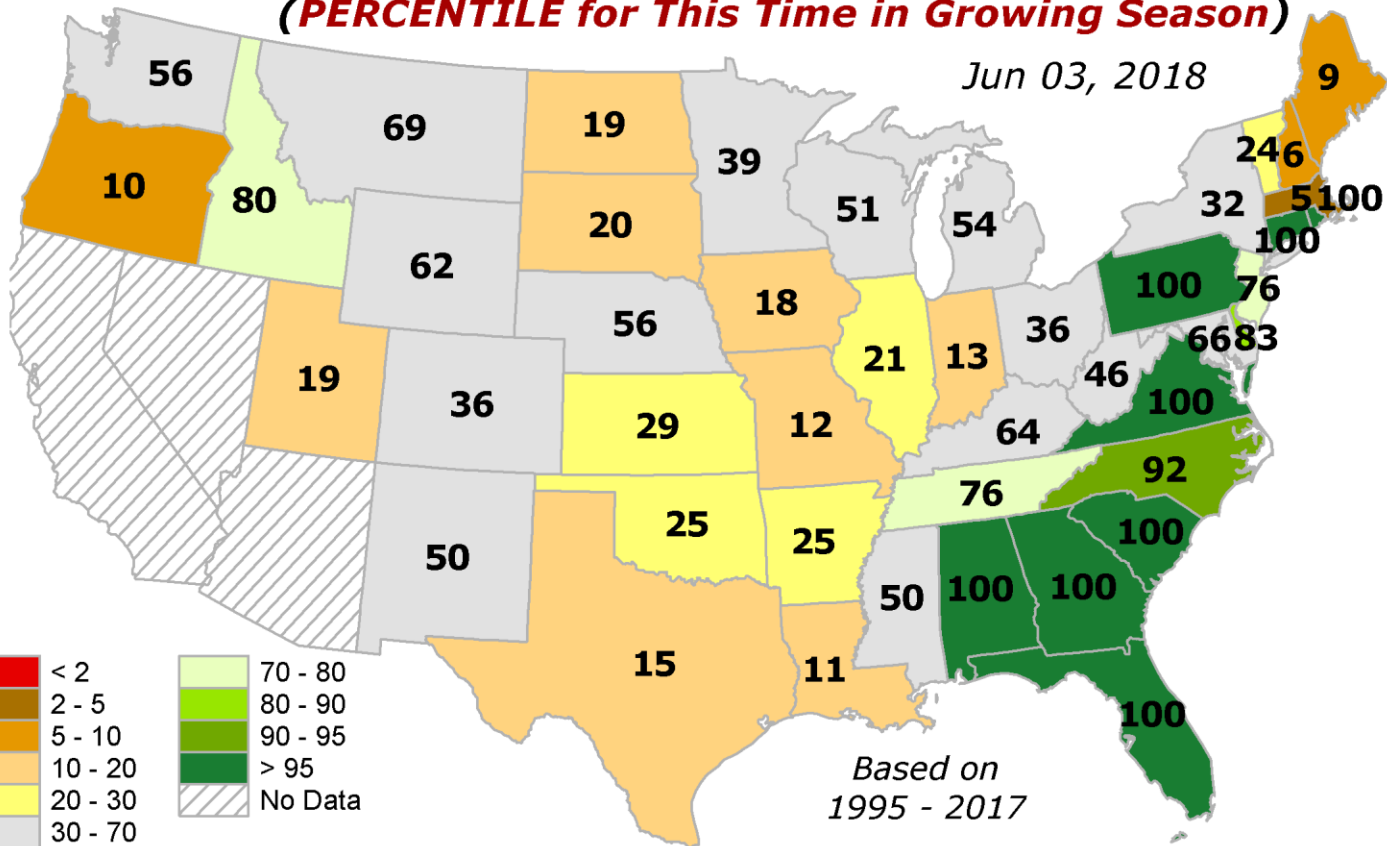

Extent of Topsoil Short or Very Short of Moisture (*Raw Statewide Proportion*)

Jun 03, 2018

Extent of Topsoil Short or Very Short of Moisture (*Change from Previous Week*)

Jun 03, 2018

Extent of Topsoil Short or Very Short of Moisture (*PERCENTILE for This Time in Growing Season*)

Jun 03, 2018

Extent of Topsoil Short or Very Short of Moisture (*DEPARTURE from Median*)

Jun 03, 2018

Extent of SUBSOIL Short or Very Short of Moisture (Raw Statewide Proportion)

Jun 03, 2018

Extent of TOPSOIL Short or Very Short of Moisture (Raw Statewide Proportion)