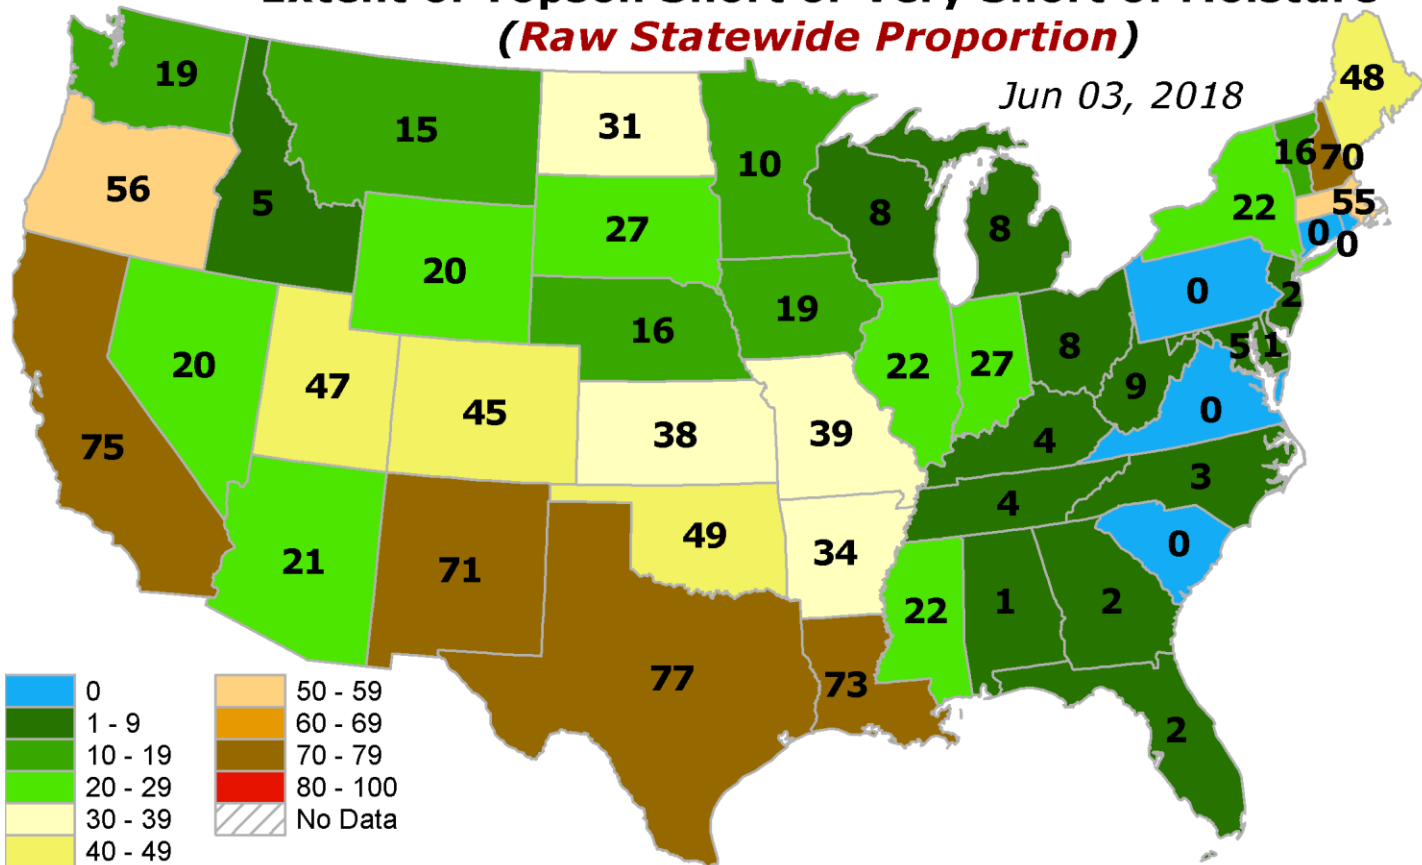

Extent of Topsoil Short or Very Short of Moisture (*Raw Statewide Proportion*)

Jun 03, 2018

Extent of Topsoil Short or Very Short of Moisture (*Change from Previous Week*)

Jun 03, 2018

Extent of Topsoil Short or Very Short of Moisture (*PERCENTILE for This Time in Growing Season*)

Jun 03, 2018

Extent of Topsoil Short or Very Short of Moisture (*DEPARTURE from Median*)

Jun 03, 2018

Extent of SUBSOIL Short or Very Short of Moisture (Raw Statewide Proportion)

Jun 03, 2018

Extent of TOPSOIL Short or Very Short of Moisture (Raw Statewide Proportion)