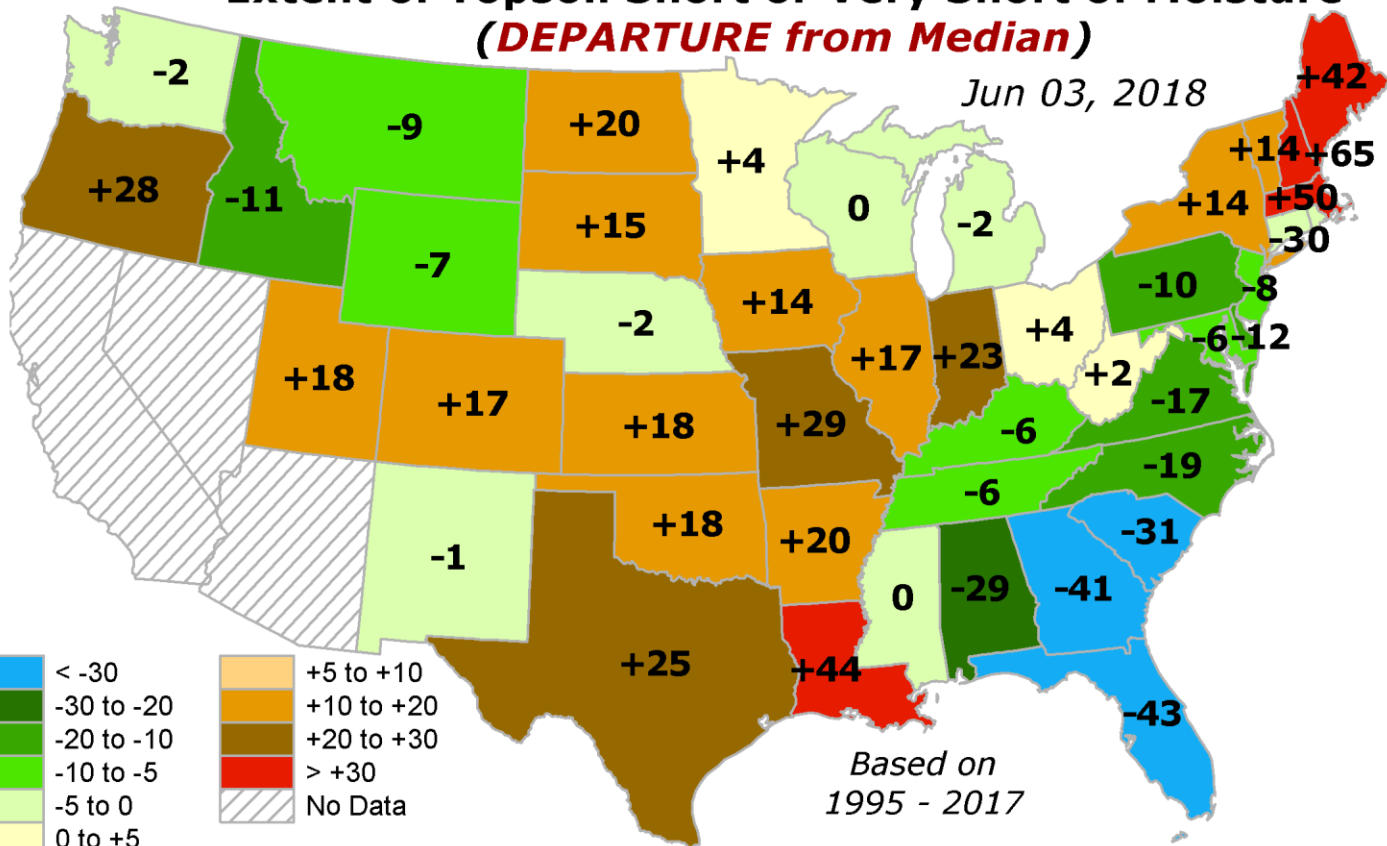

Extent of Topsoil Short or Very Short of Moisture (*Raw Statewide Proportion*)

Jun 03, 2018

Extent of Topsoil Short or Very Short of Moisture (*Change from Previous Week*)

Jun 03, 2018

Extent of Topsoil Short or Very Short of Moisture (*PERCENTILE for This Time in Growing Season*)

Jun 03, 2018

Extent of Topsoil Short or Very Short of Moisture (*DEPARTURE from Median*)

Jun 03, 2018

Extent of SUBSOIL Short or Very Short of Moisture (Raw Statewide Proportion)

Jun 03, 2018

Extent of TOPSOIL Short or Very Short of Moisture (Raw Statewide Proportion)