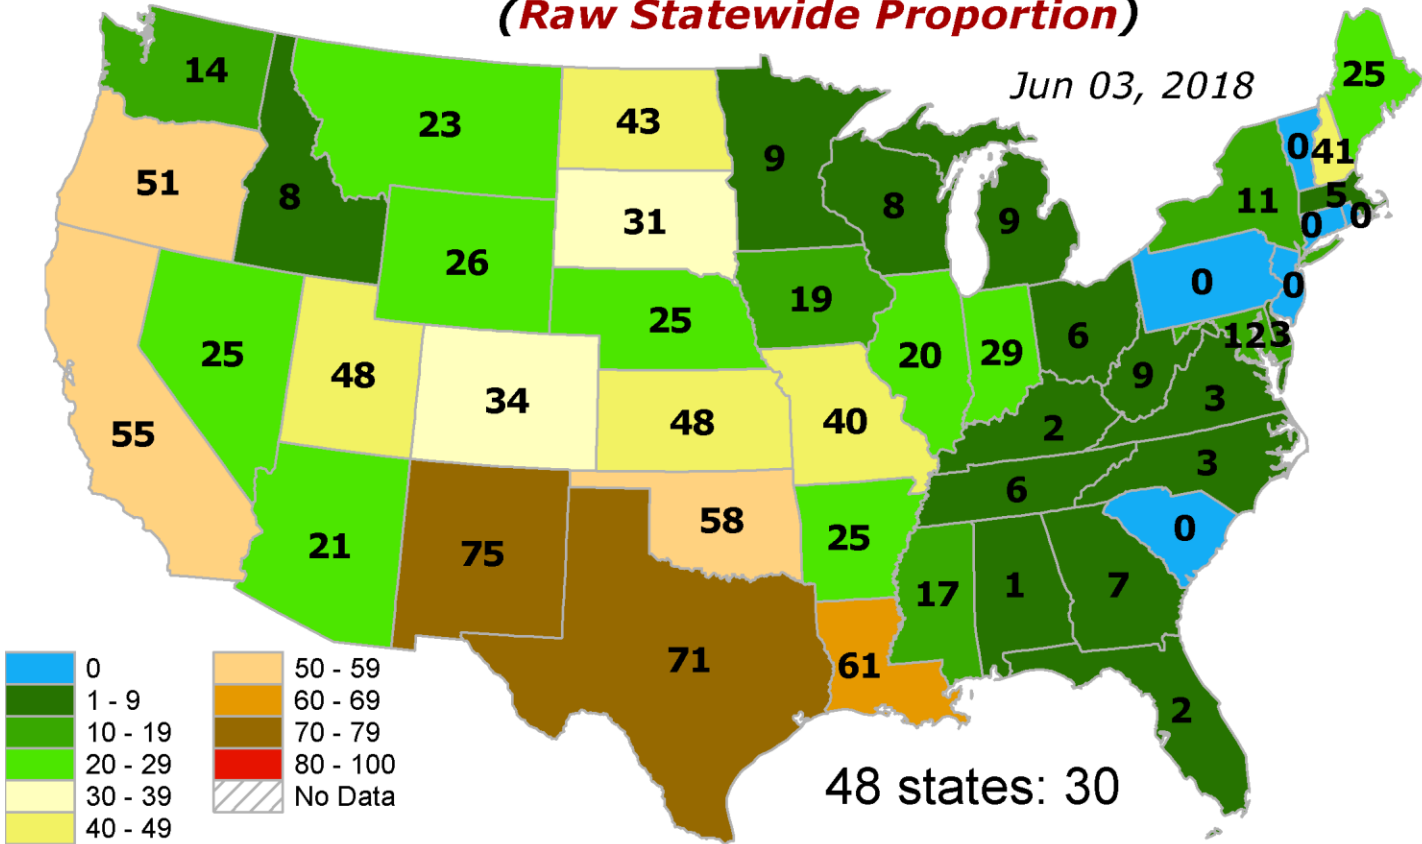

Extent of Topsoil Short or Very Short of Moisture (*Raw Statewide Proportion*)

Jun 03, 2018

Extent of Topsoil Short or Very Short of Moisture (*Change from Previous Week*)

Jun 03, 2018

Extent of Topsoil Short or Very Short of Moisture (*PERCENTILE for This Time in Growing Season*)

Jun 03, 2018

Extent of Topsoil Short or Very Short of Moisture (*DEPARTURE from Median*)

Jun 03, 2018

Extent of SUBSOIL Short or Very Short of Moisture (Raw Statewide Proportion)

Jun 03, 2018

Extent of TOPSOIL Short or Very Short of Moisture (Raw Statewide Proportion)