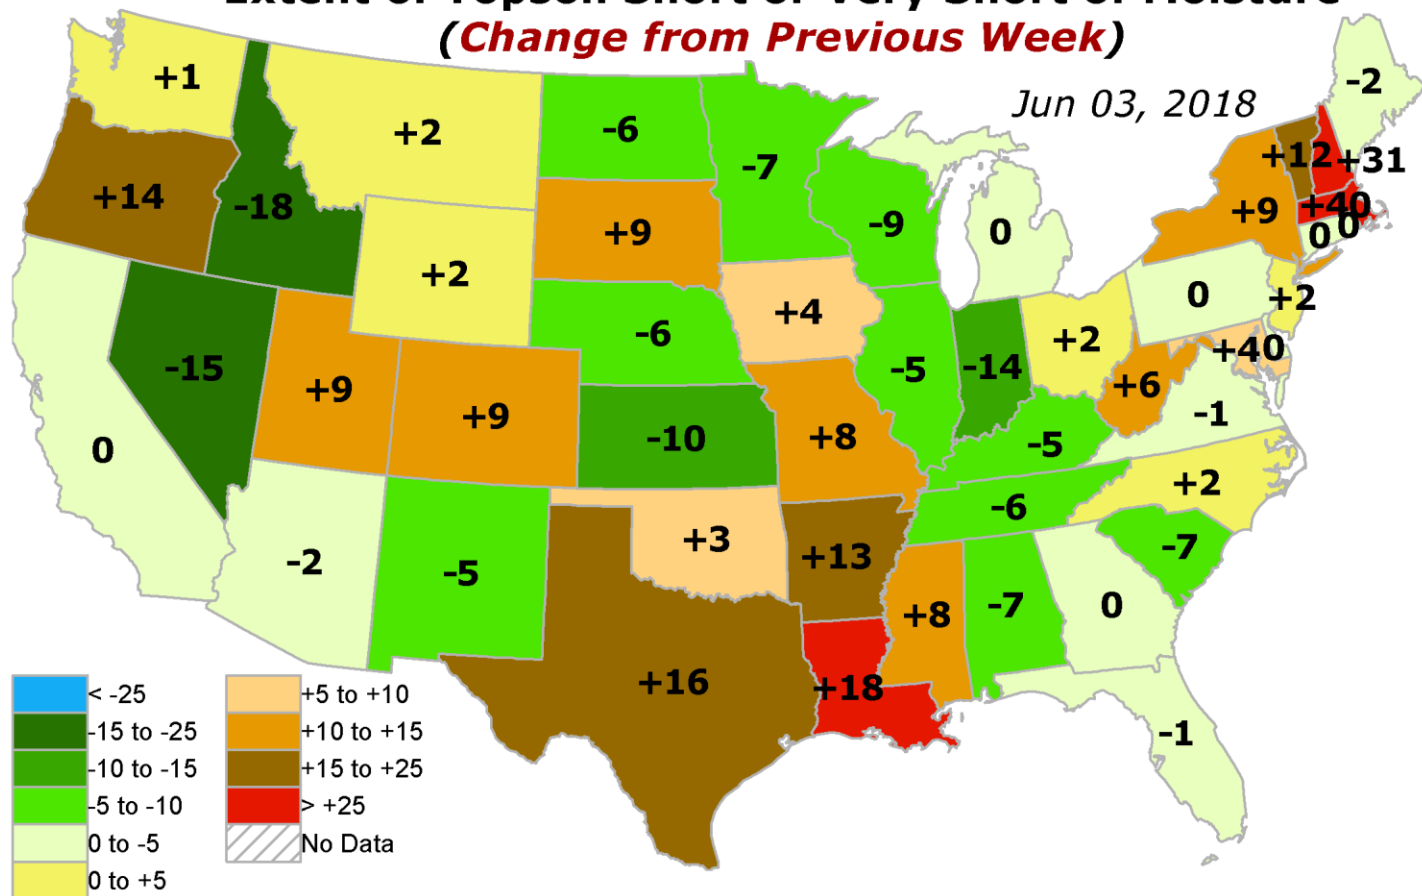

Extent of Topsoil Short or Very Short of Moisture (*Raw Statewide Proportion*)

Jun 03, 2018

Extent of Topsoil Short or Very Short of Moisture (*Change from Previous Week*)

Jun 03, 2018

Extent of Topsoil Short or Very Short of Moisture (*PERCENTILE for This Time in Growing Season*)

Jun 03, 2018

Extent of Topsoil Short or Very Short of Moisture (*DEPARTURE from Median*)

Jun 03, 2018

Extent of SUBSOIL Short or Very Short of Moisture (Raw Statewide Proportion)

Jun 03, 2018

Extent of TOPSOIL Short or Very Short of Moisture (Raw Statewide Proportion)