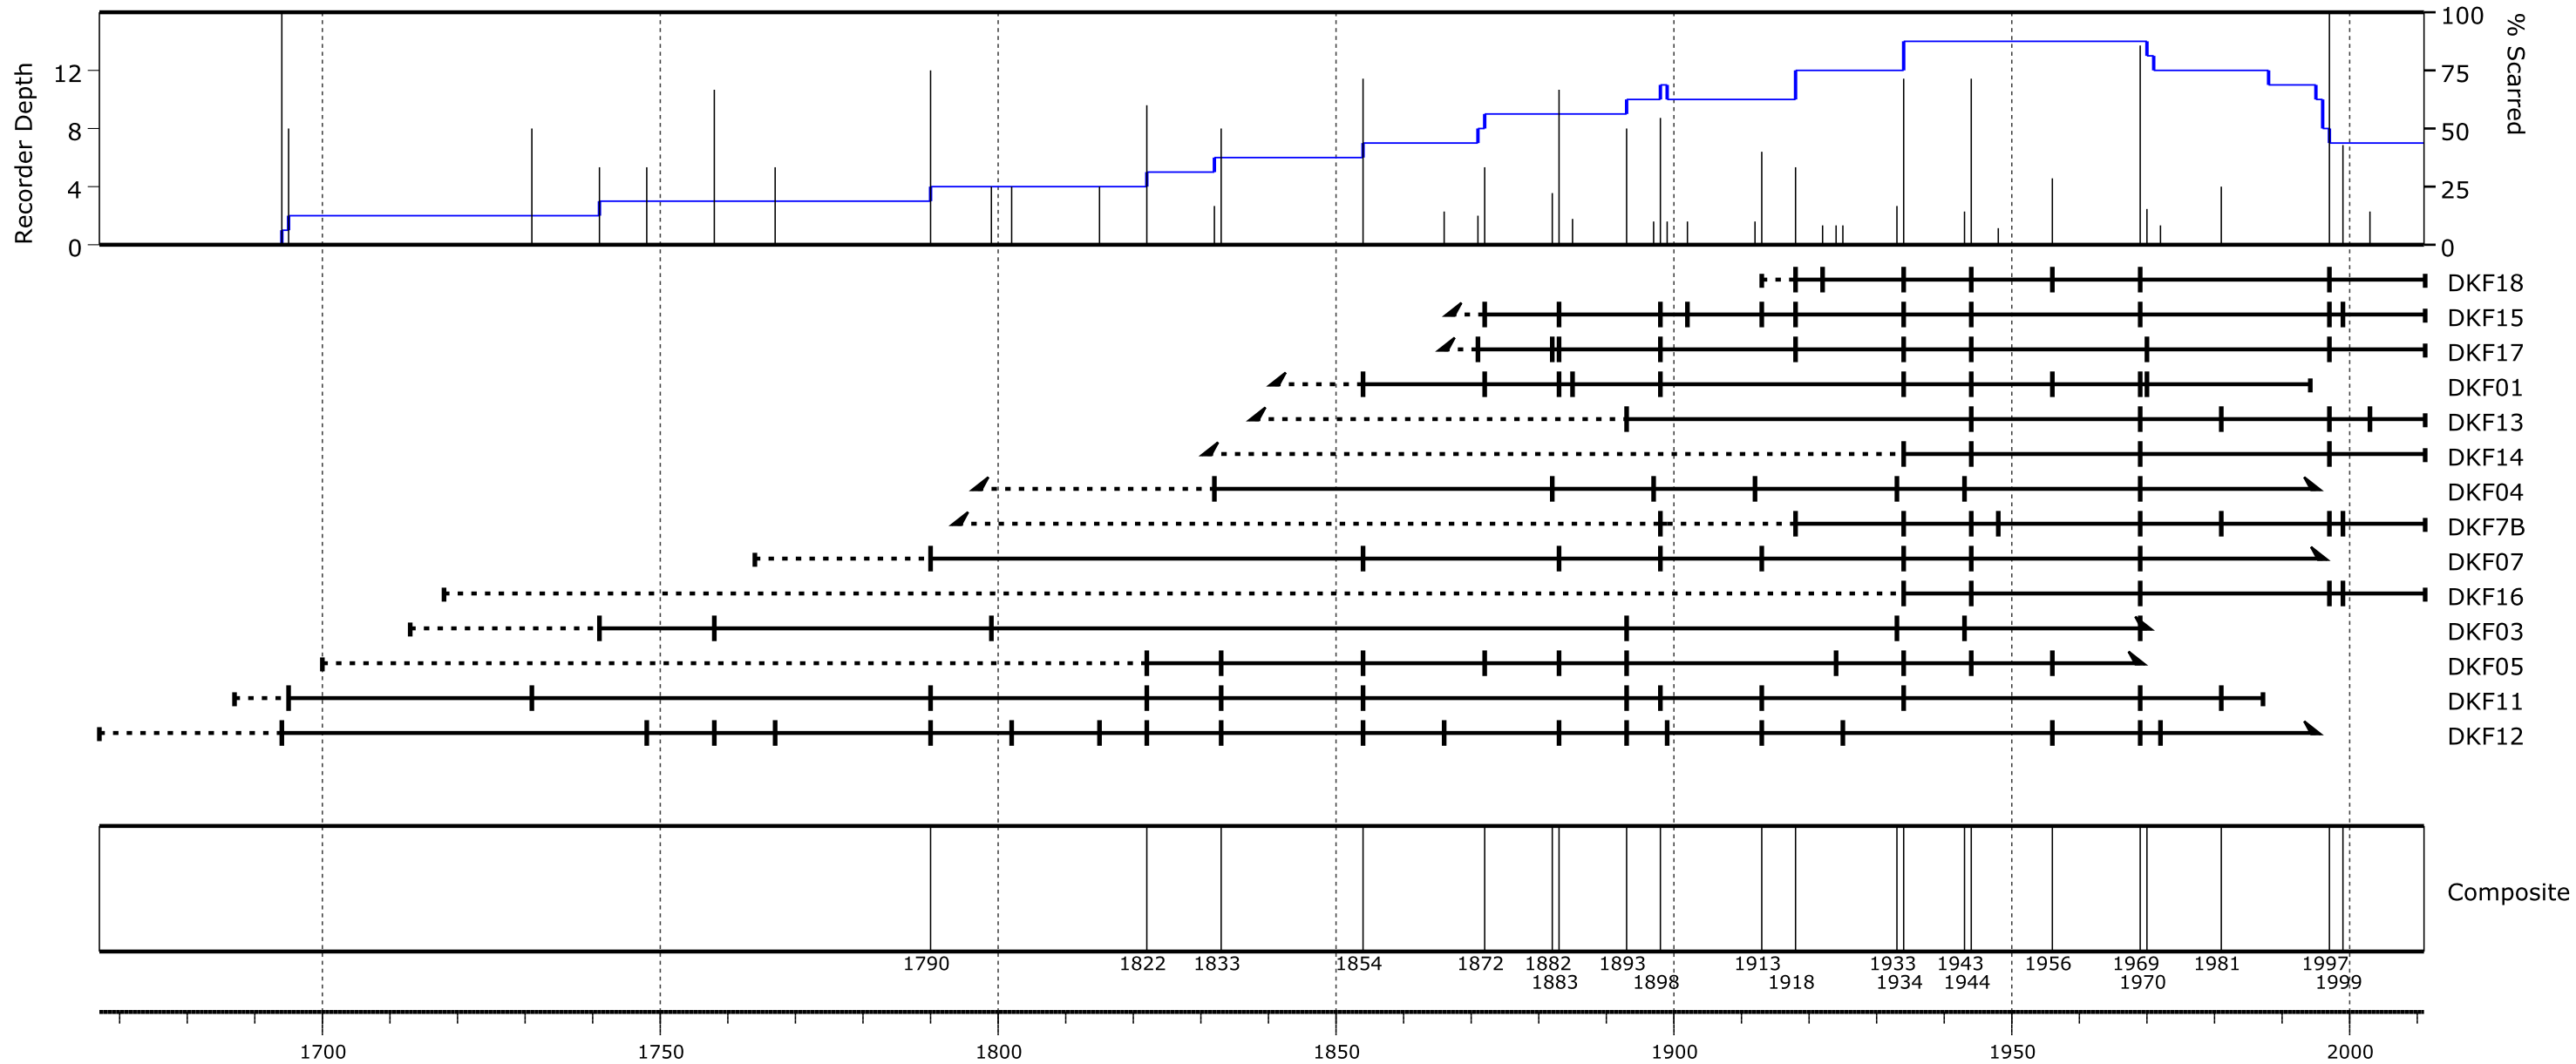

Dulaan Khan

- Recorder year
 - Non-recorder year
 - █ Fire event
 - ▣ Injury event
 - ┆ Inner year with pith
 - ▲ Inner year without pith
 - ┆ Outer year with bark
 - ▶ Outer year without bark
- Composite based on fire events and filtered by
- Number of trees recording fires ≥ 2
 - Minimum number of samples ≥ 6

Composite