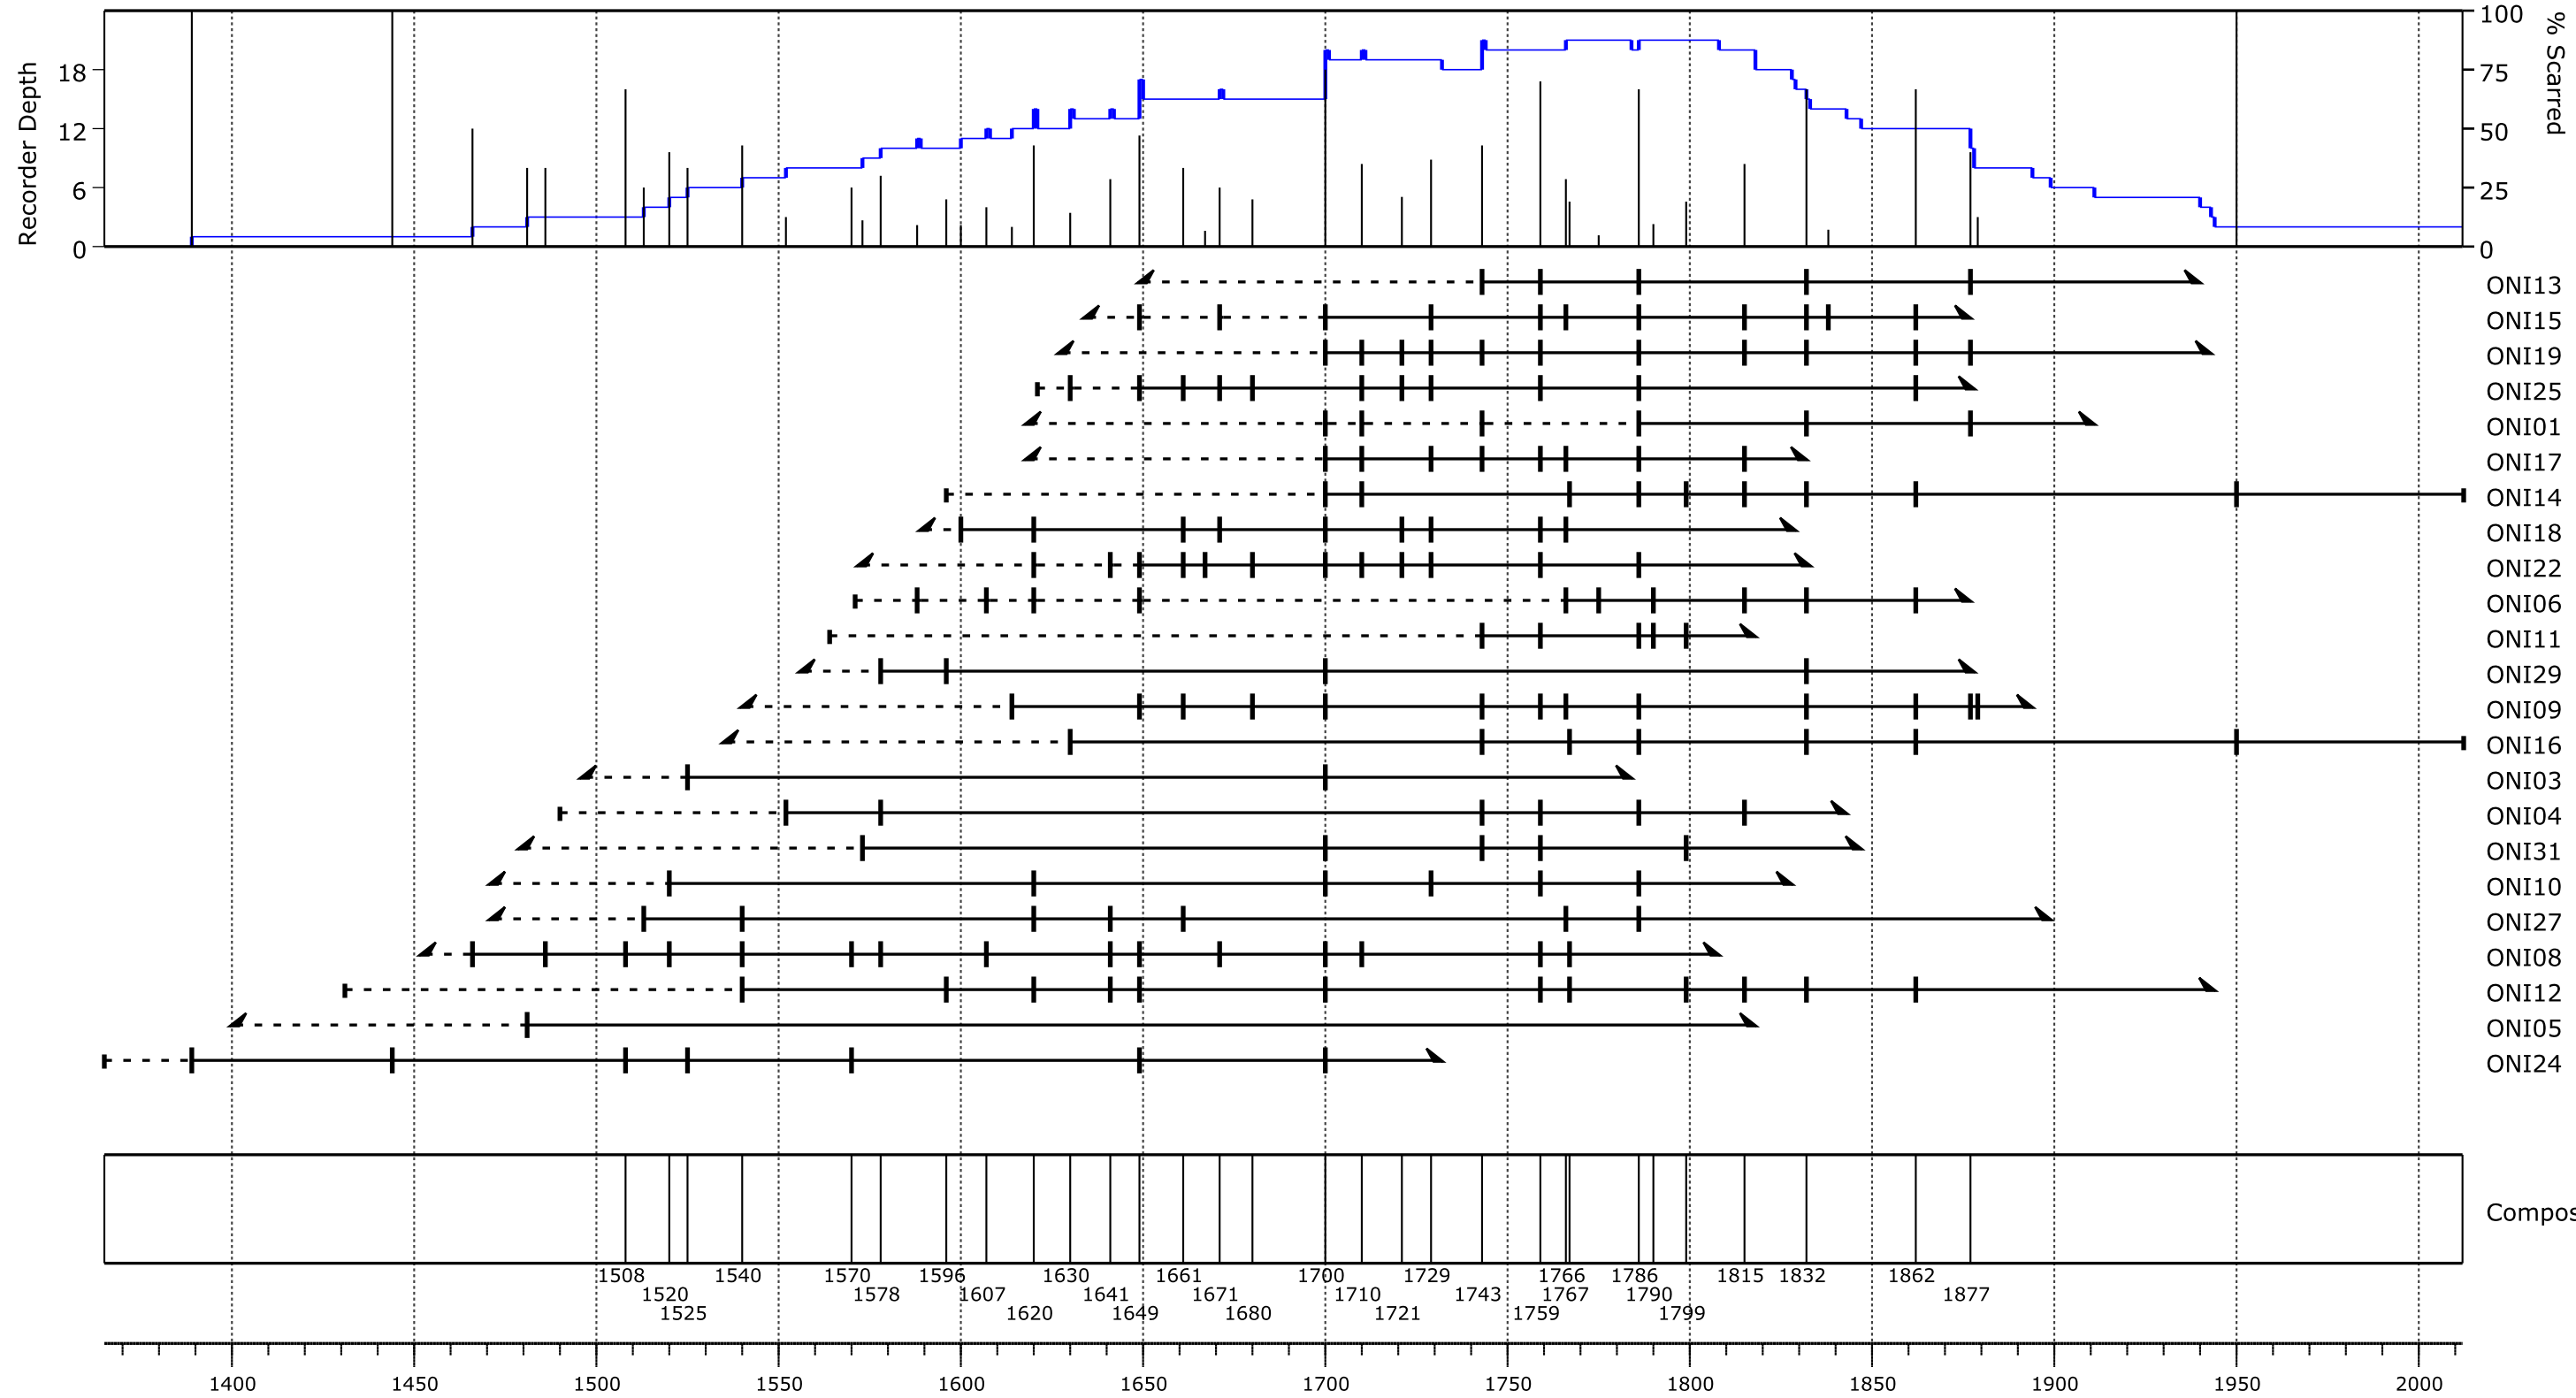

Oninoborsk - IMPD RUONI001

Legend:

- Recorder year
- - - Non-recorder year
- █ Fire event
- Injury event
- ▣ Inner year with pith
- ▵ Inner year without pith
- ▣ Outer year with bark
- ▴ Outer year without bark

Composite based on fire events and filtered by:

- Number of trees recording fires ≥ 2
- Minimum number of samples ≥ 5