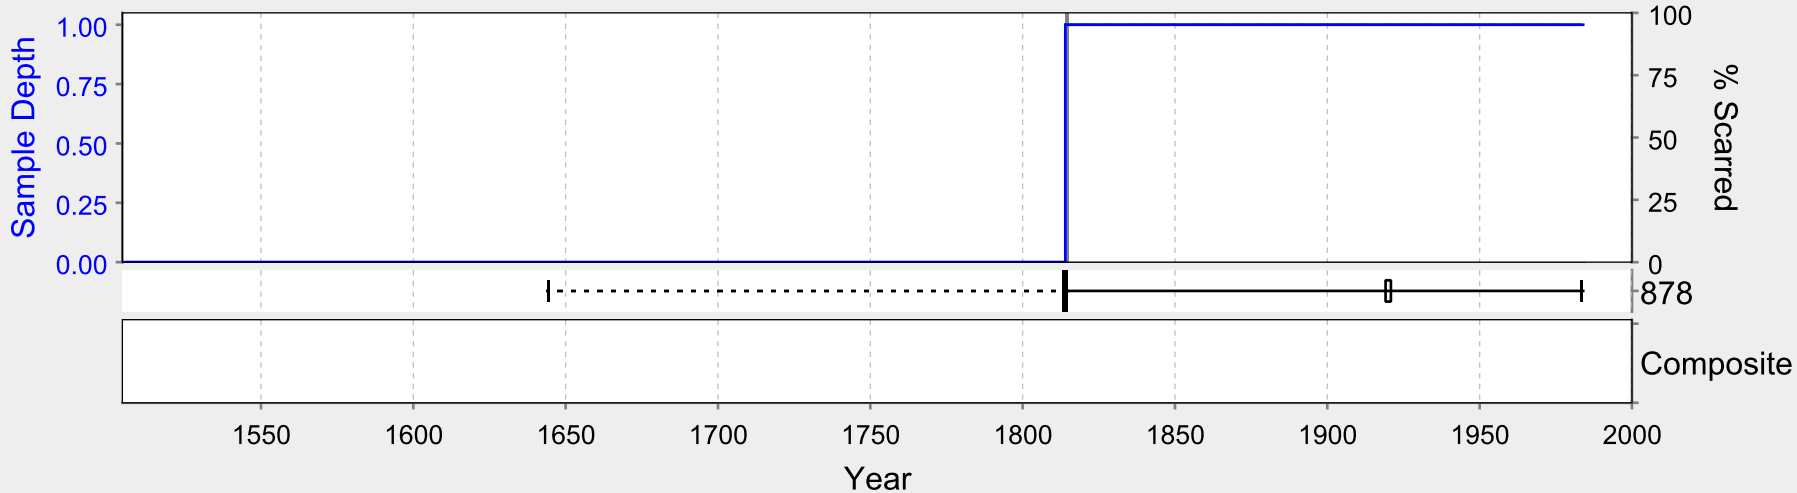

Island #54 (E04) in Lake Duparquet

Minimum Percent Scarred: 0

Include Other Injuries: No

Minimum Number Samples Scarred: 2

Minimum Sample Depth: 5