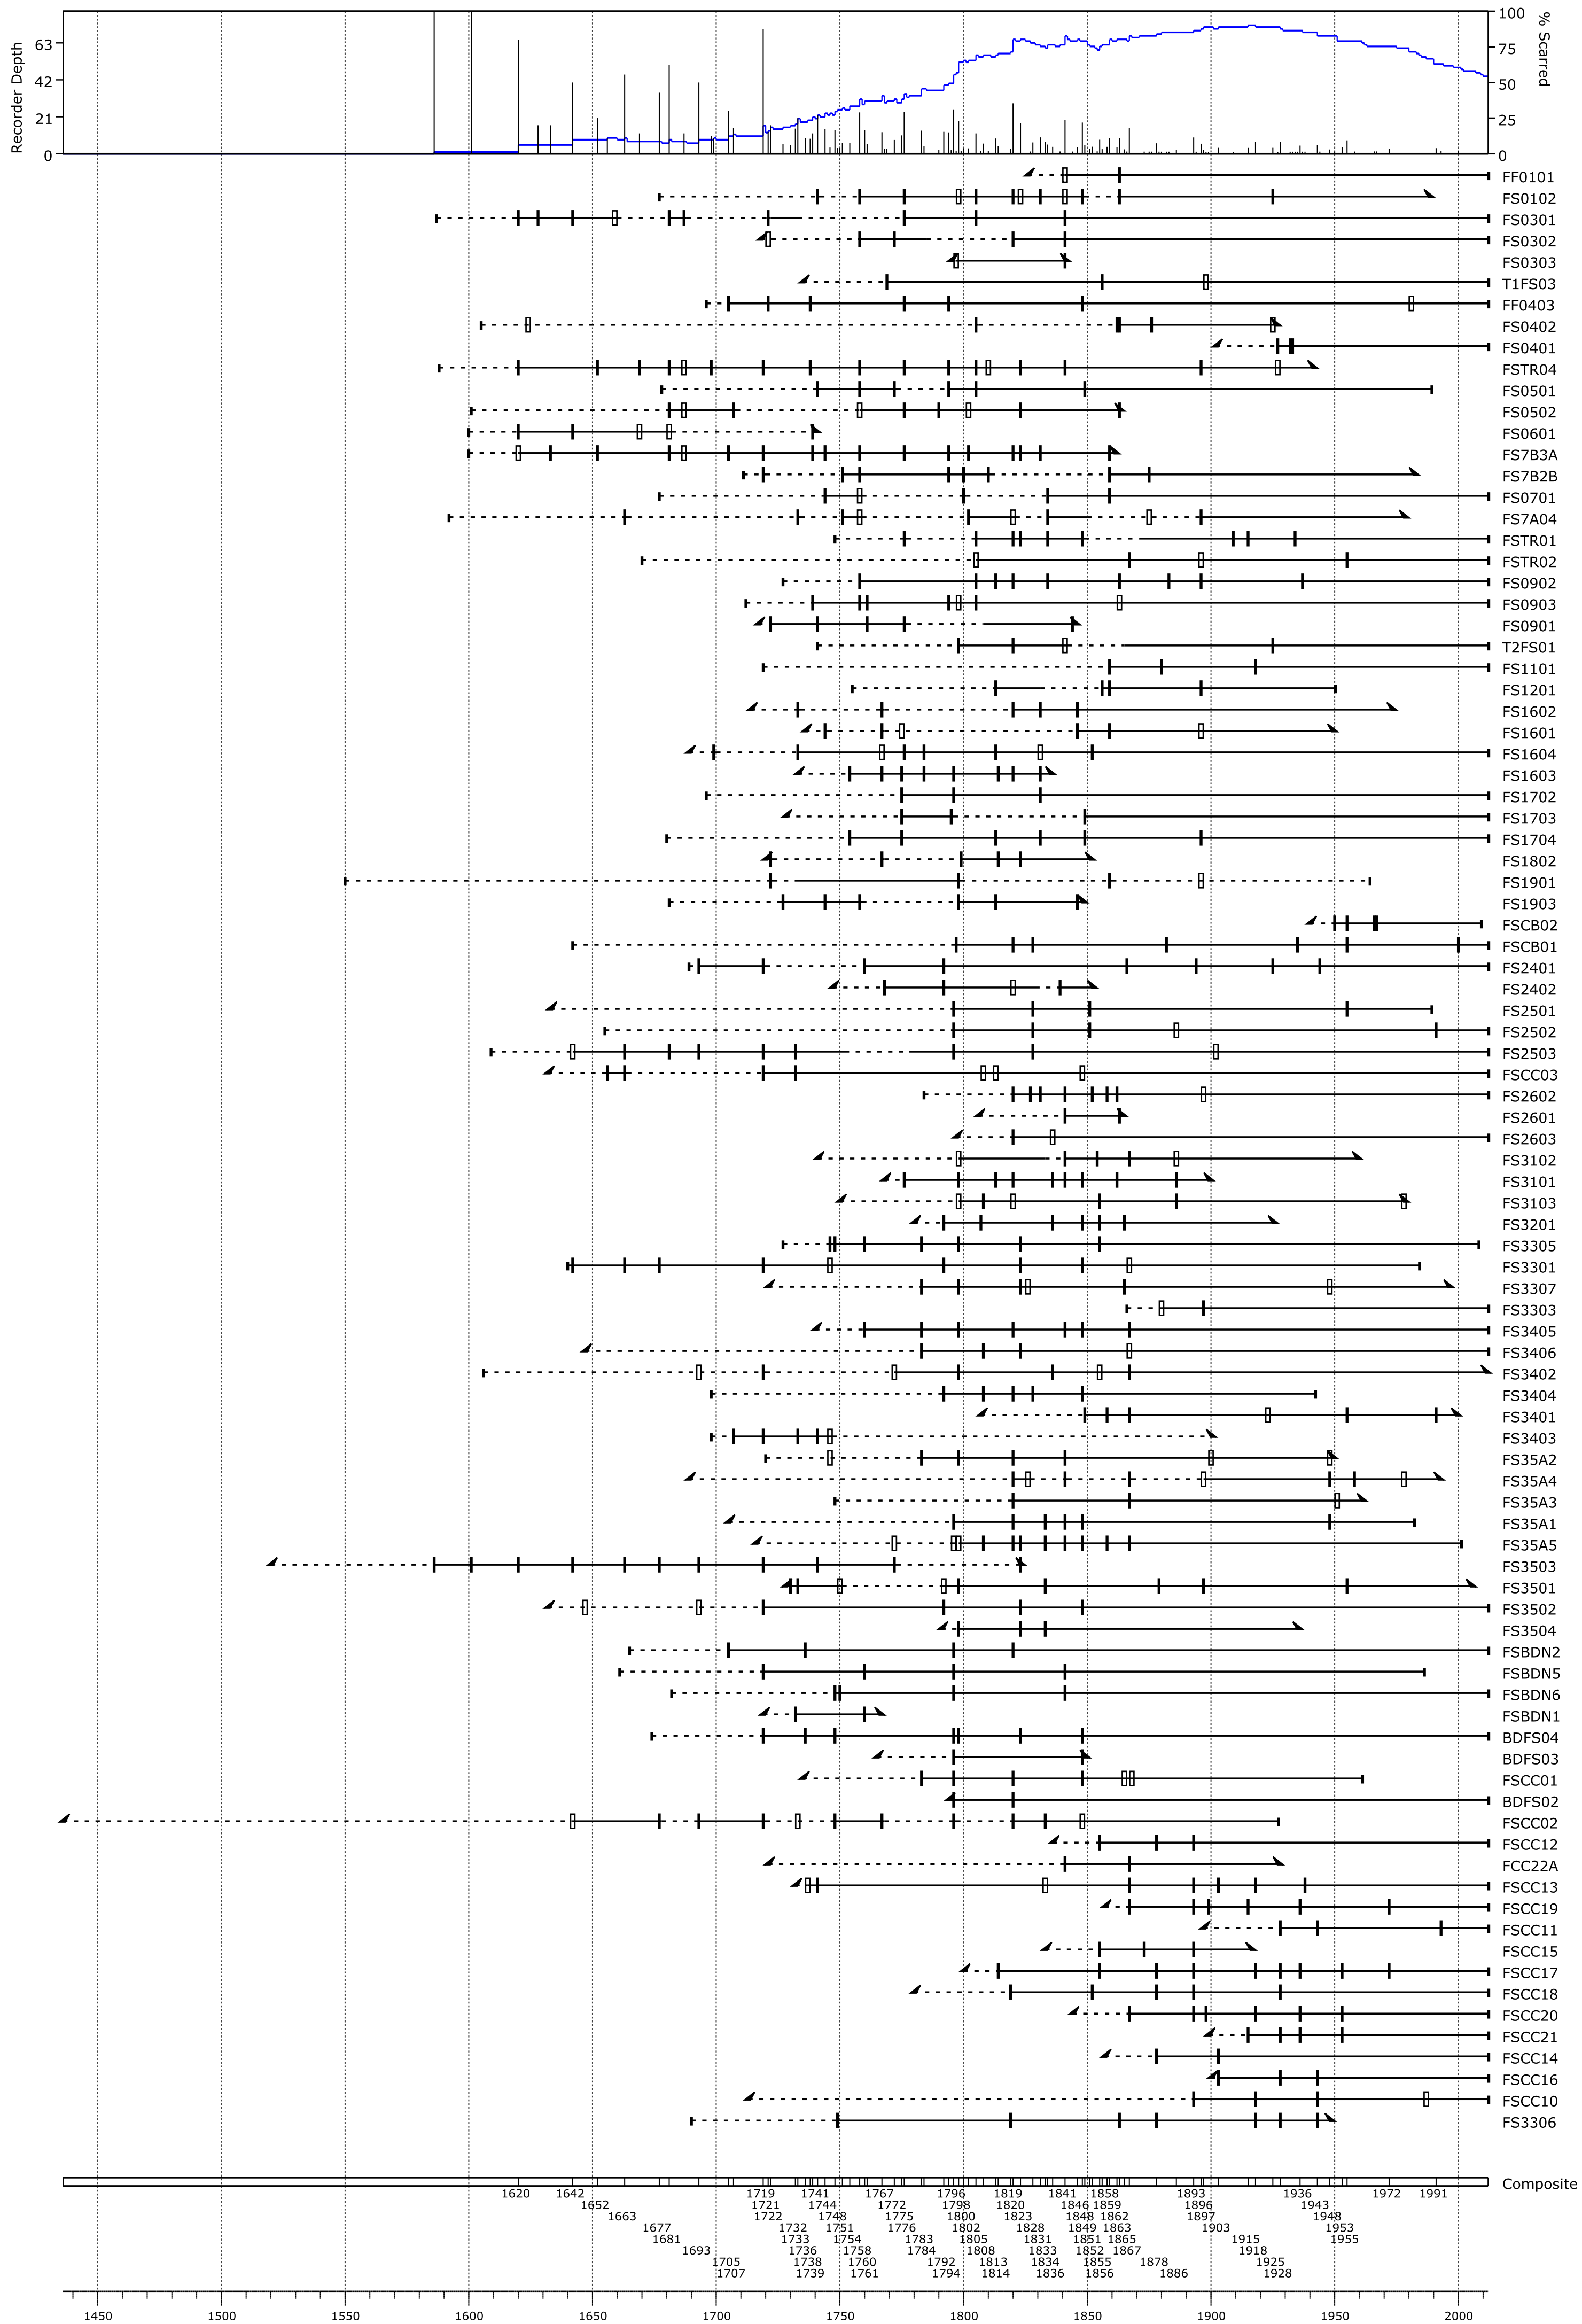

# Churn Creek Protected Area

- Recorder year
  - Non-recorder year
  - █ Fire event
  - ▣ Injury event
  - ┆ Inner year with pith
  - ┆ Inner year without pith
  - ┆ Outer year with bark
  - ┆ Outer year without bark
- Composite based on fire events and filtered by:  
 - Number of trees recording fires >= 2  
 - Minimum number of samples >= 6