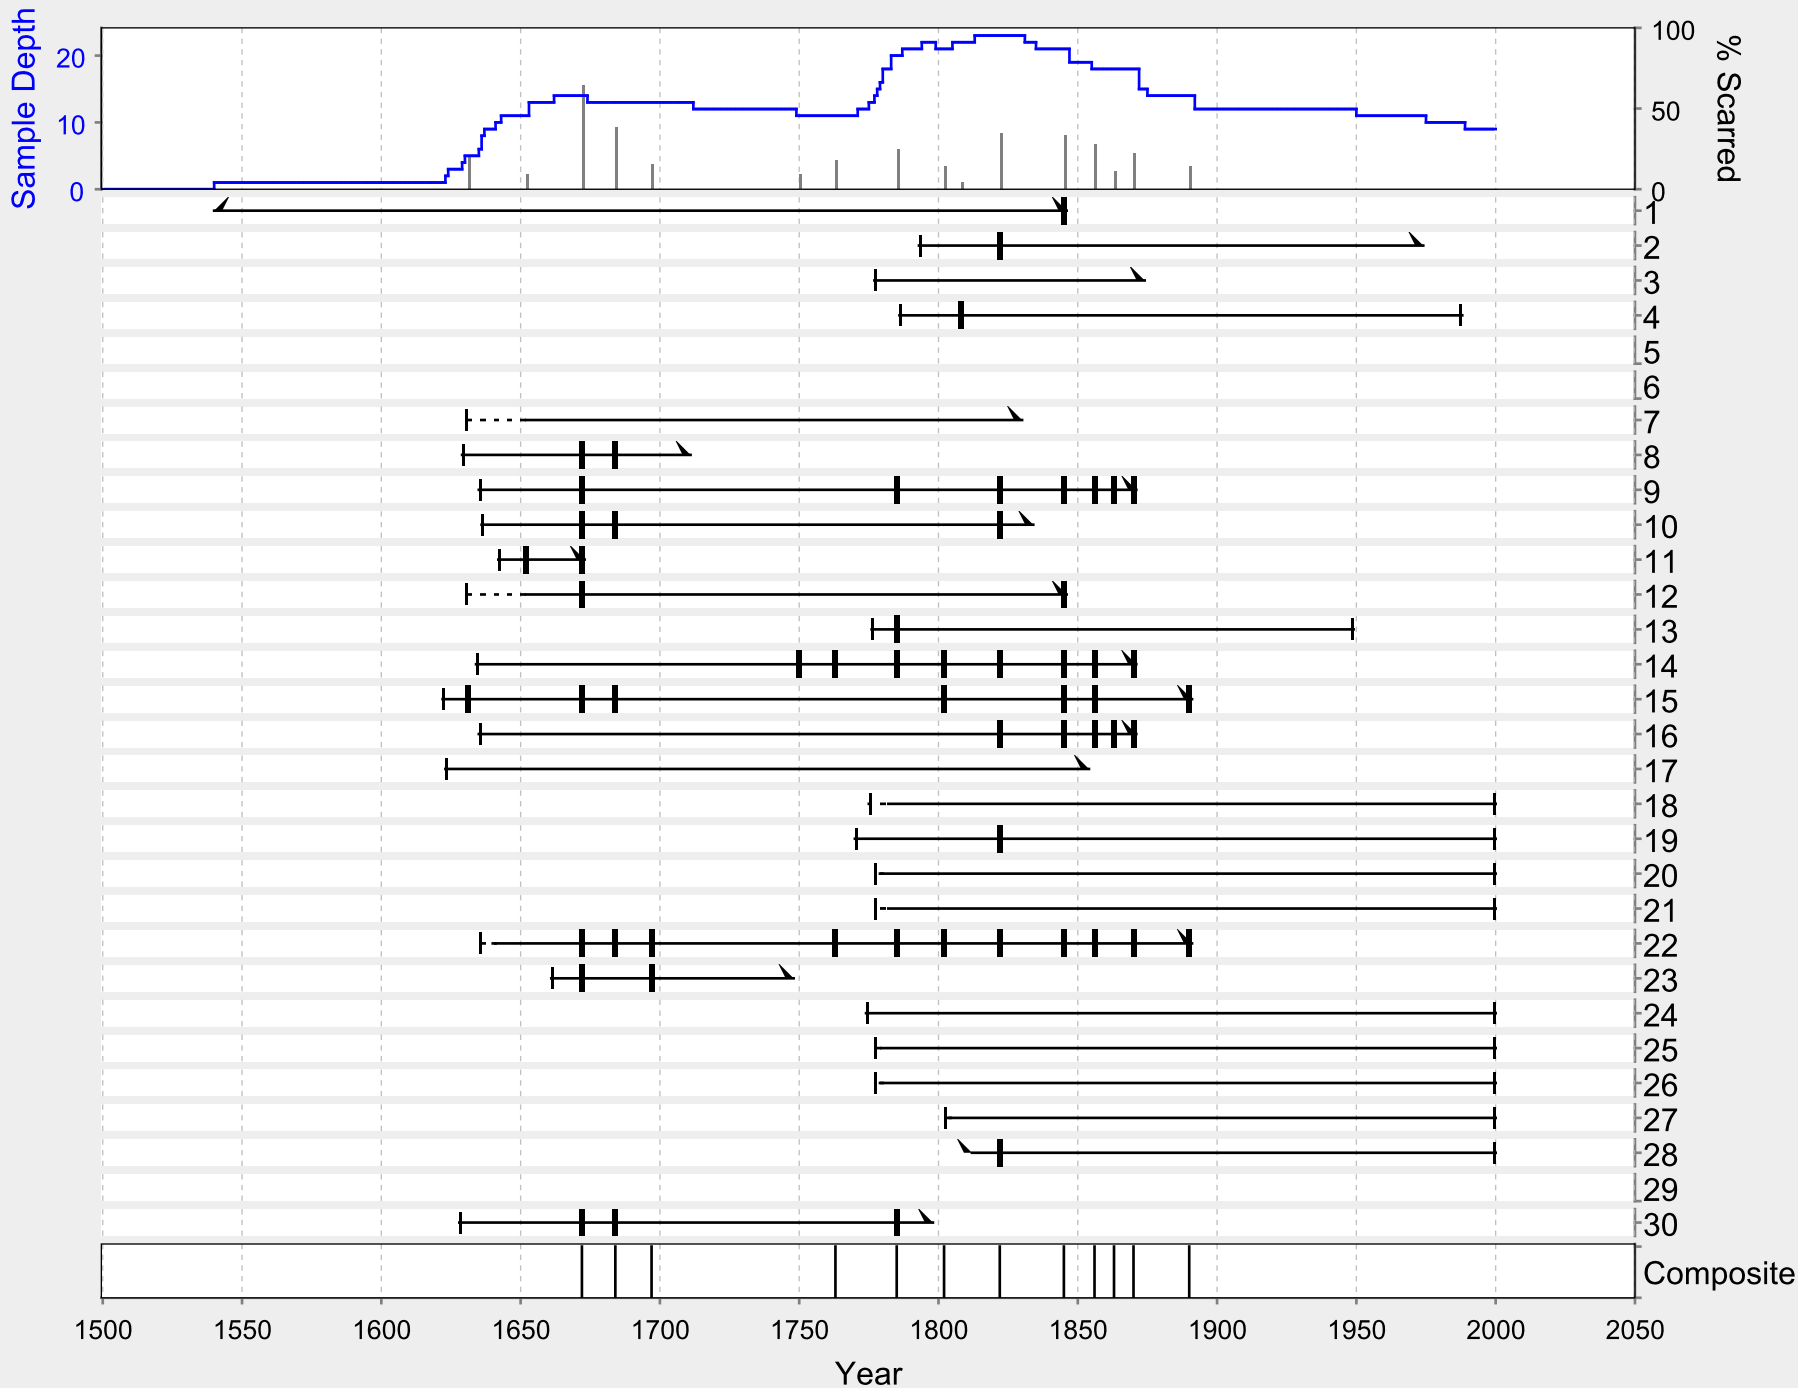

Black Hills Plot 202

Fire Event
 Injury Event
 Inner Year
 Outer Year
 Pith and Bark
 Recorder Year
 Non-Recorder Year

Minimum Percent Scarred: 0

Include Other Injuries: No

Minimum Number Samples Scarred: 2

Minimum Sample Depth: 5