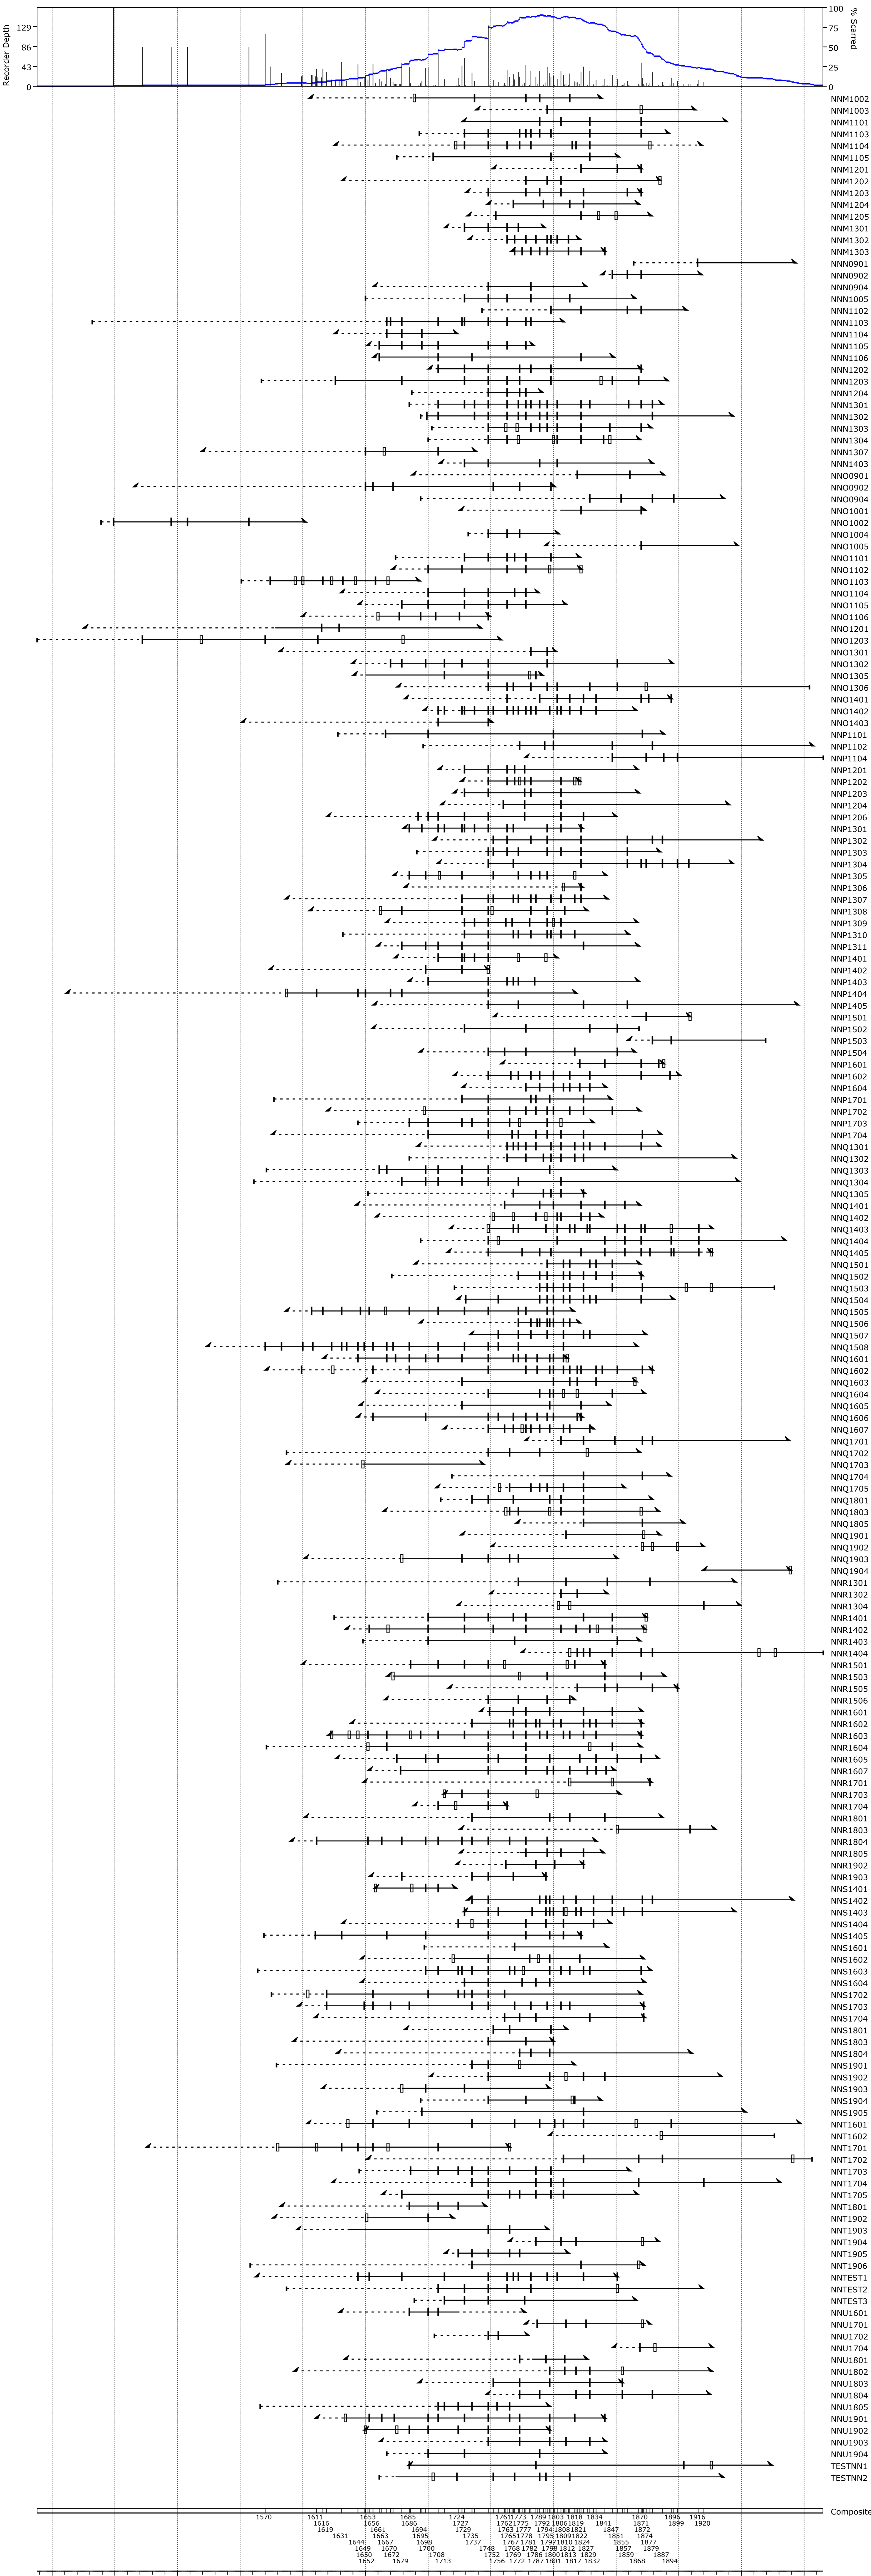

# Lukachukai

- Recorder year
- Non-recorder year
- ▬ Fire event
- Injury event
- ◄ Inner year with pith
- ◄ Inner year without pith
- ◄ Outer year with bark
- ◄ Outer year without bark

Composite based on fire events and filtered by:  
 - Number of trees recording fires >= 2  
 - Minimum number of samples >= 5

Composite