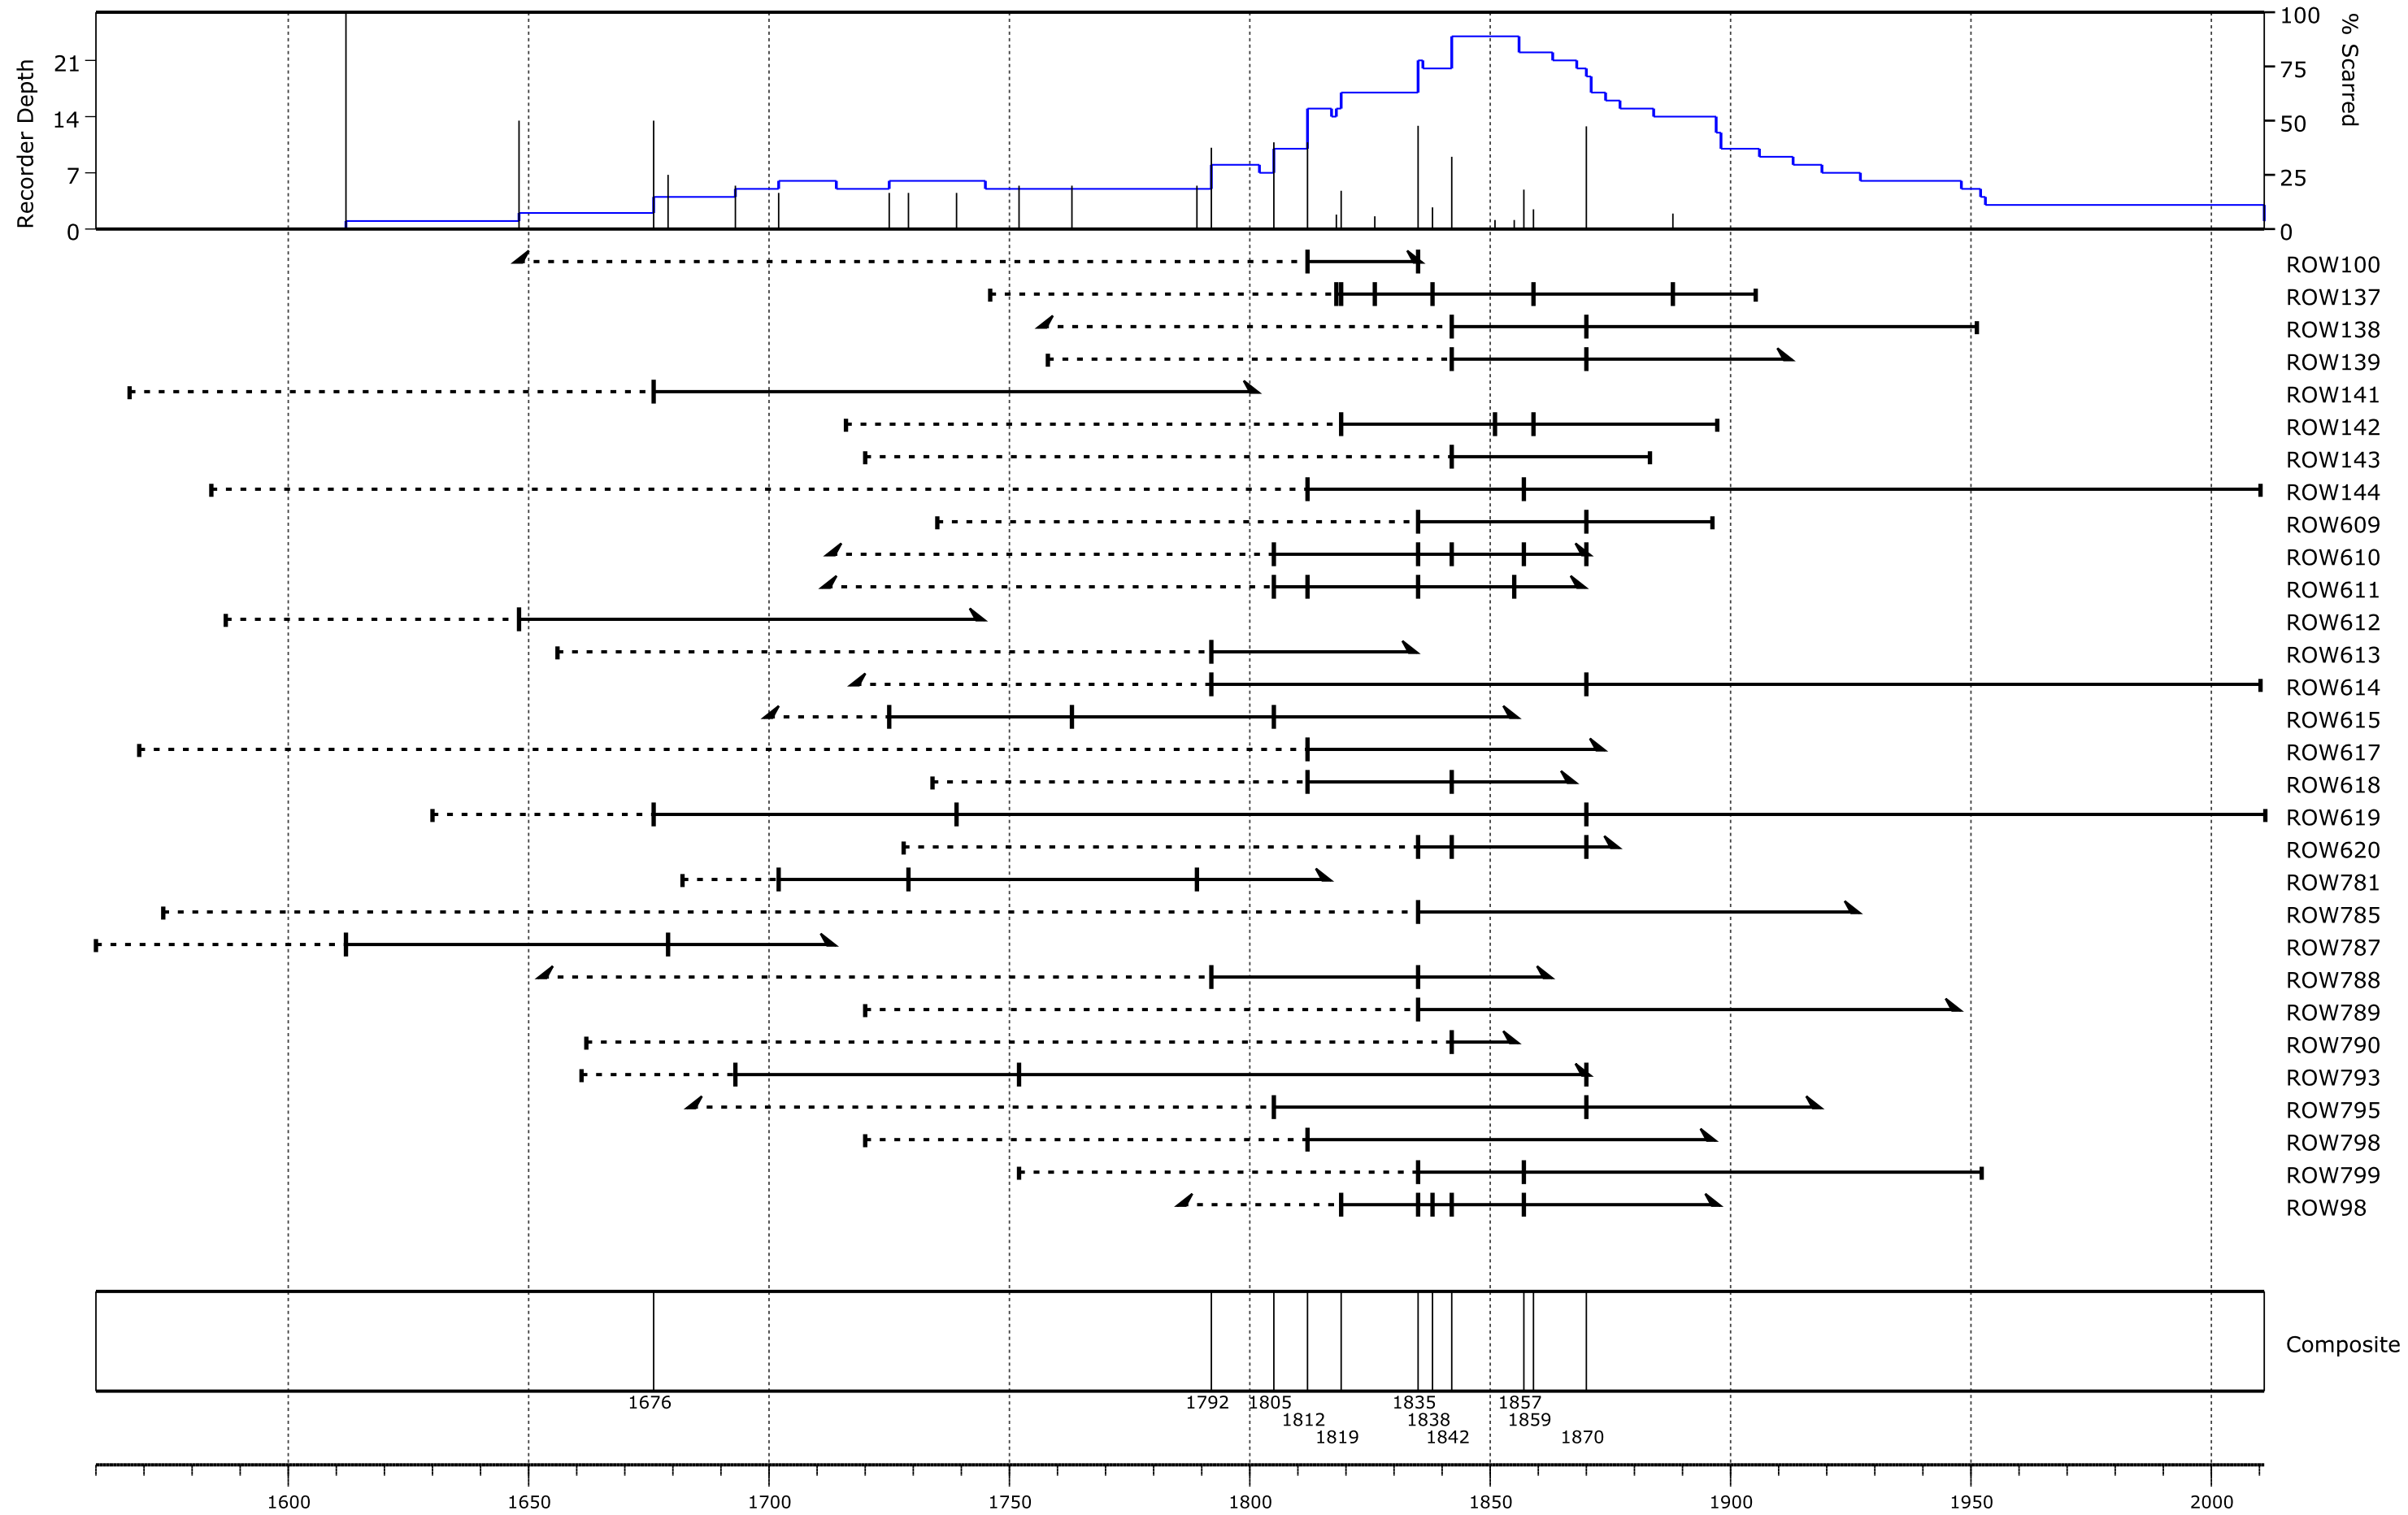

Rowe Mesa south - IMPD USROW006

- Recorder year
 - Non-recorder year
 - █ Fire event
 - ▣ Injury event
 - ┆ Inner year with pith
 - ┆ Inner year without pith
 - ┆ Outer year with bark
 - ┆ Outer year without bark
- Composite based on fire events and filtered by
- Number of trees recording fires ≥ 2
 - Minimum number of samples ≥ 5