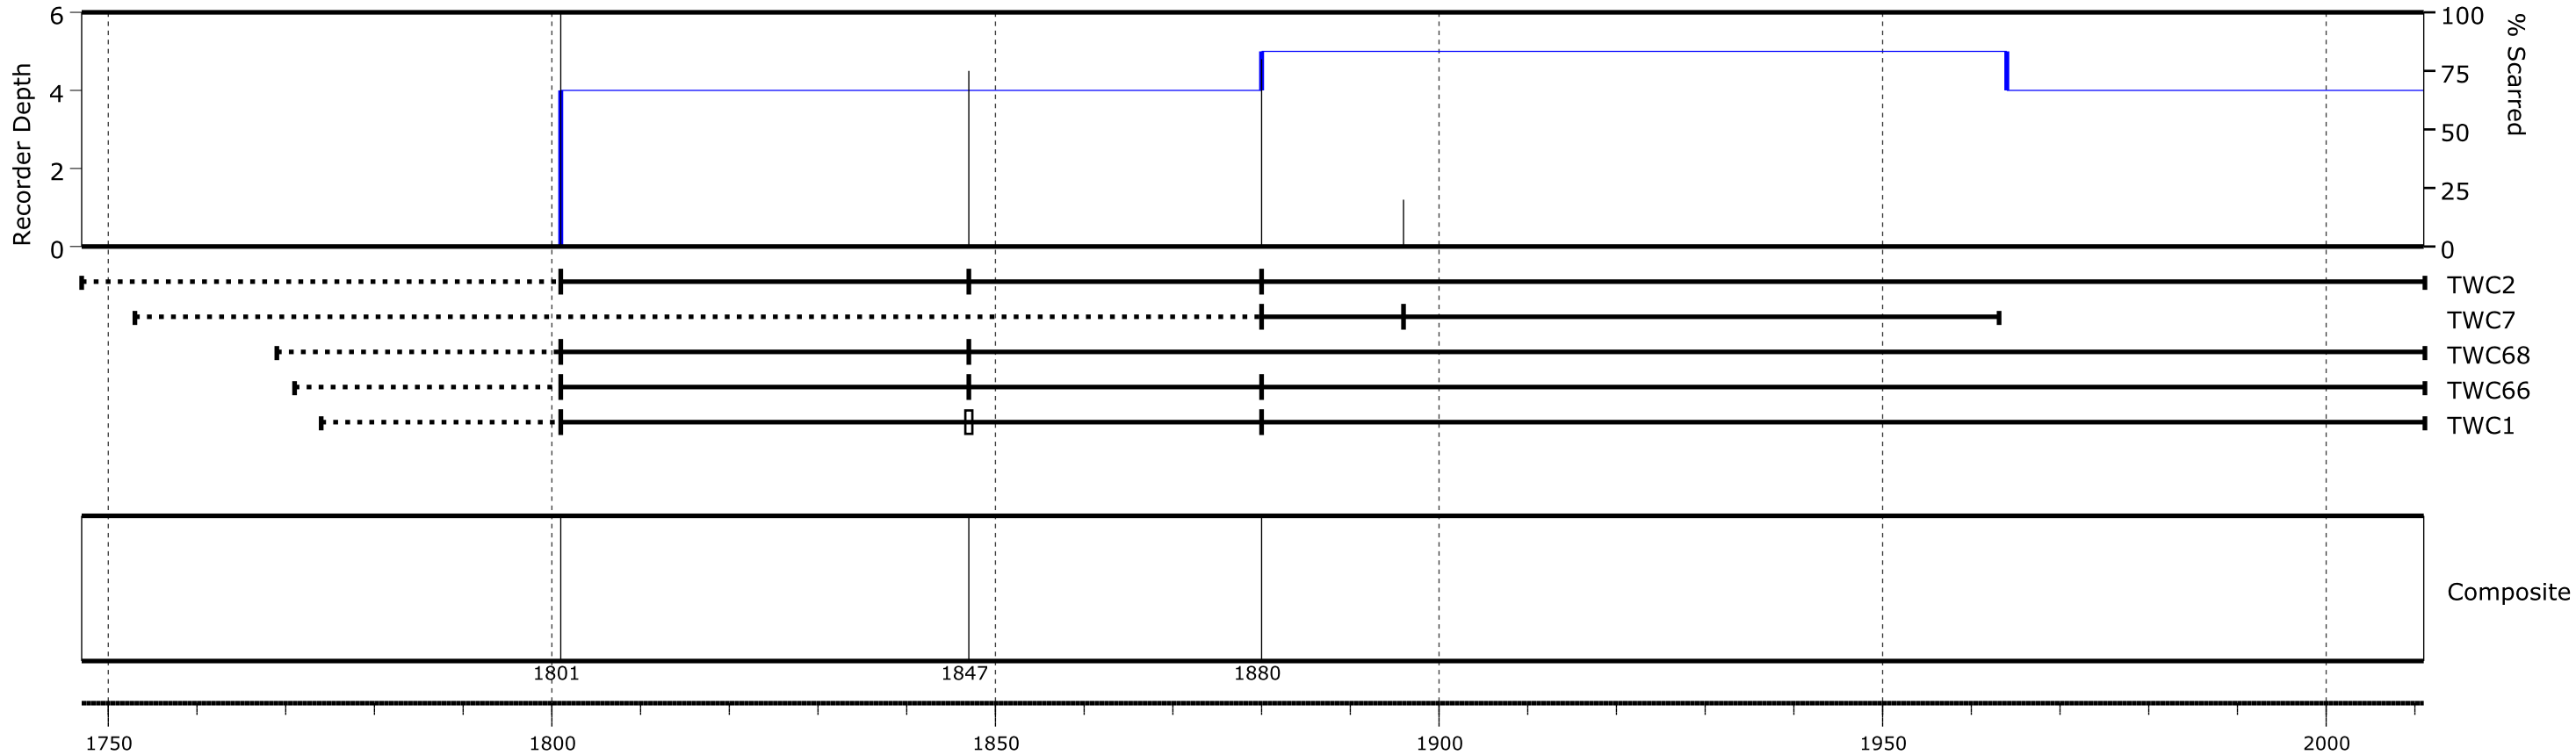

# Twin Cabins plot 3

- Recorder year
- - - Non-recorder year
- Fire event
- Injury event
- ▣ Inner year with pith
- ▤ Inner year without pith
- ▥ Outer year with bark
- ▧ Outer year without bark

Composite based on fire events and filtered by:

- Number of trees recording fires  $\geq 2$
- Minimum number of samples  $\geq 5$