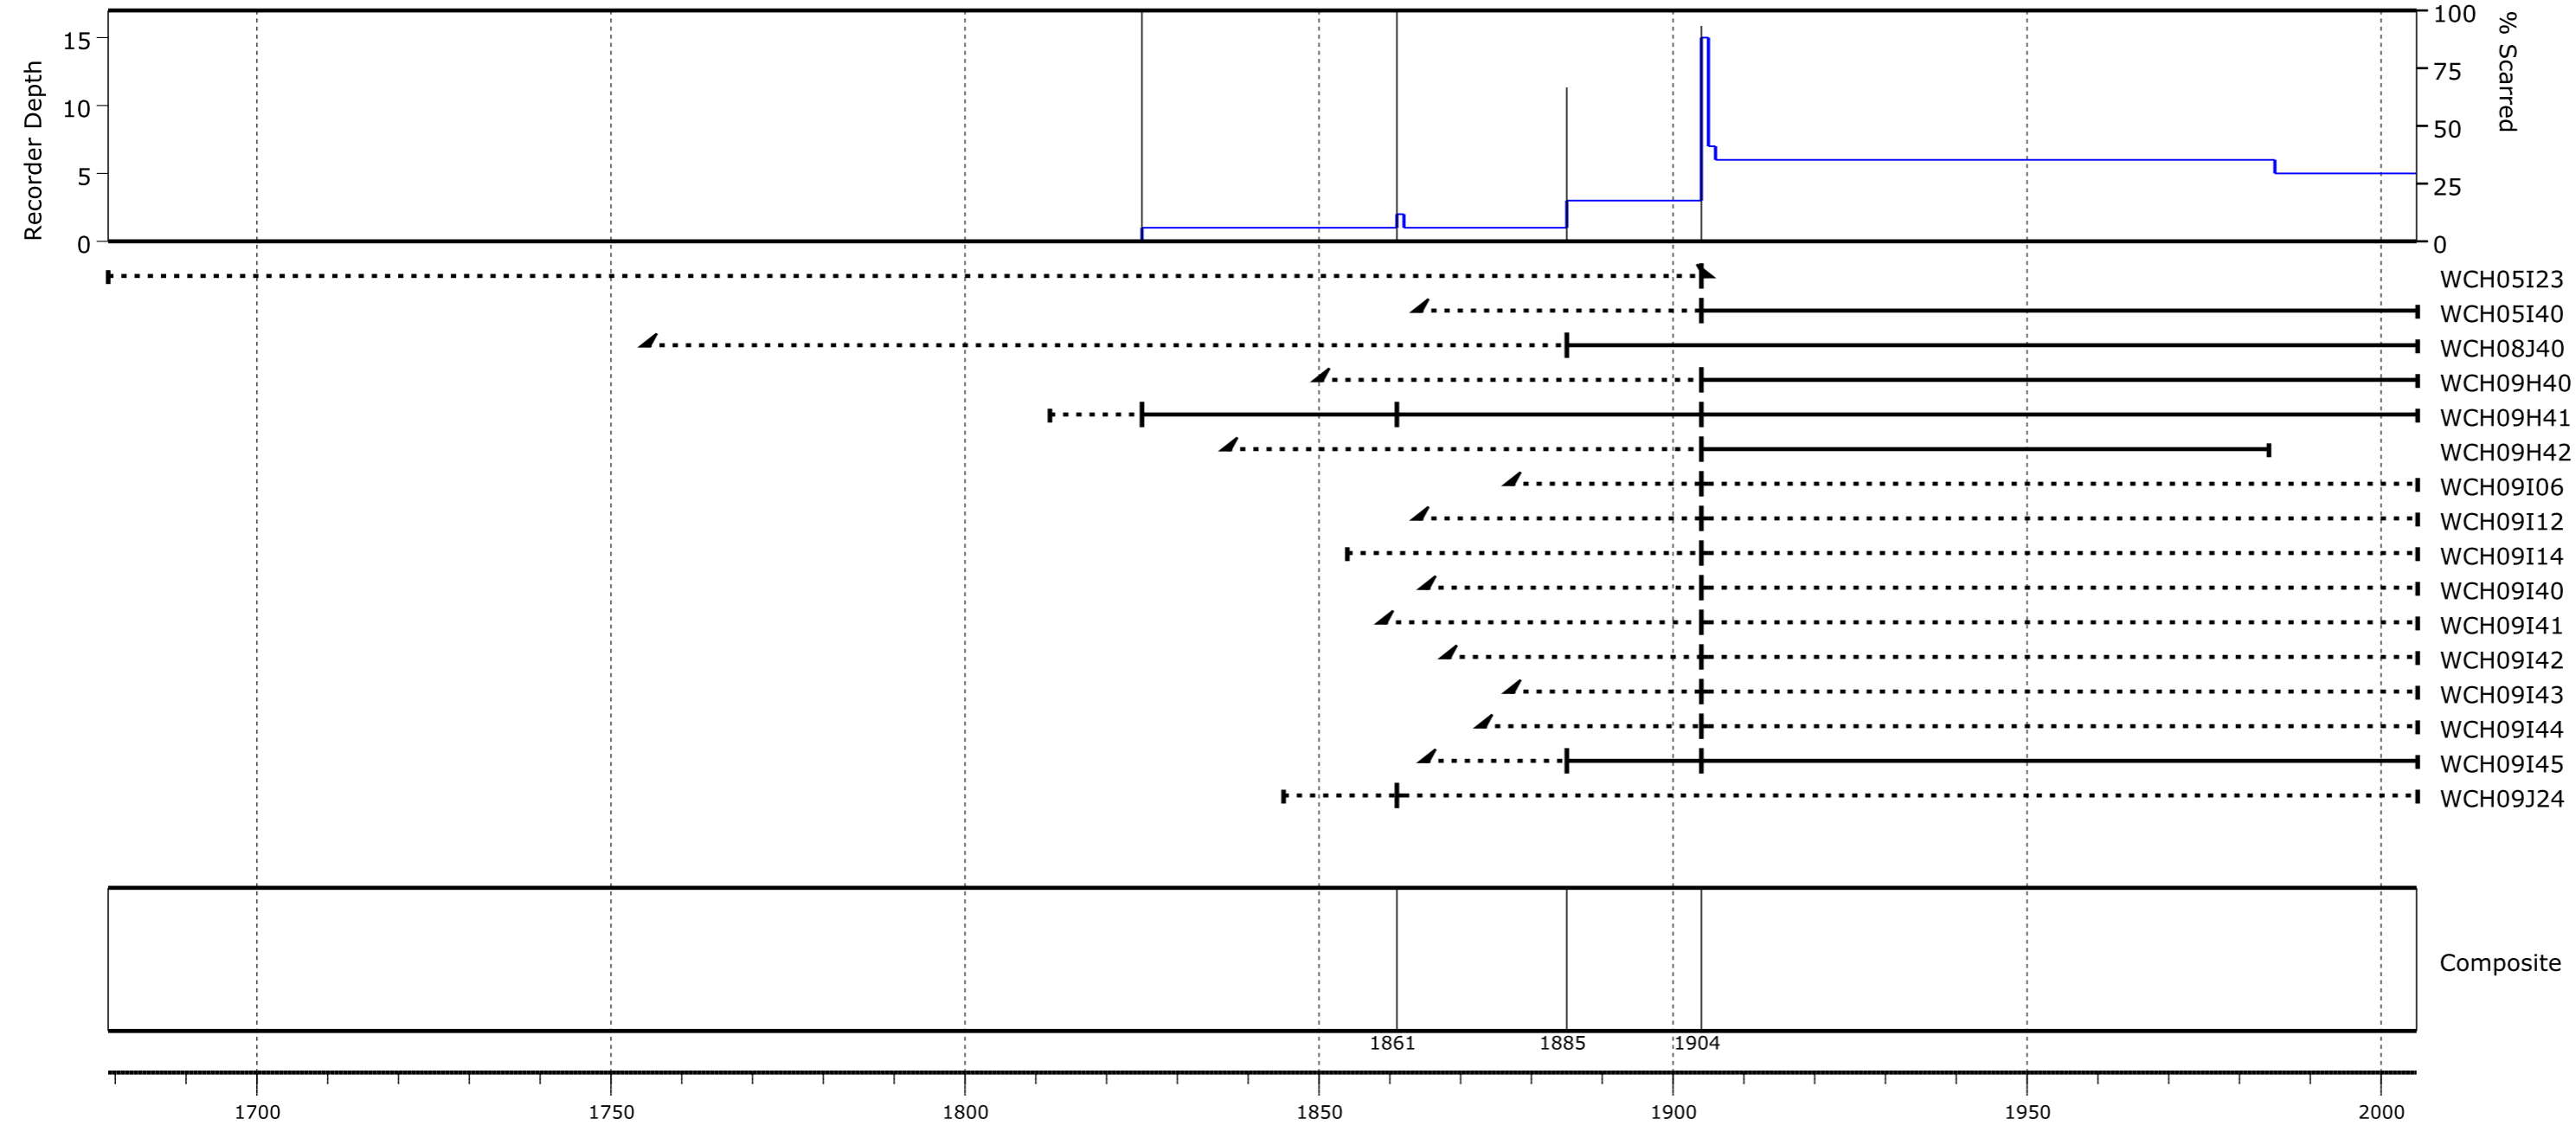

Bear River Range - IMPD USWCH001

- Recorder year
- Non-recorder year
- Fire event
- Injury event
- ┆ Inner year with pith
- ▲ Inner year without pith
- ┆ Outer year with bark
- ▲ Outer year without bark

Composite based on fire events and filtered by
 - Number of trees recording fires ≥ 2
 - Minimum number of samples ≥ 5

Composite