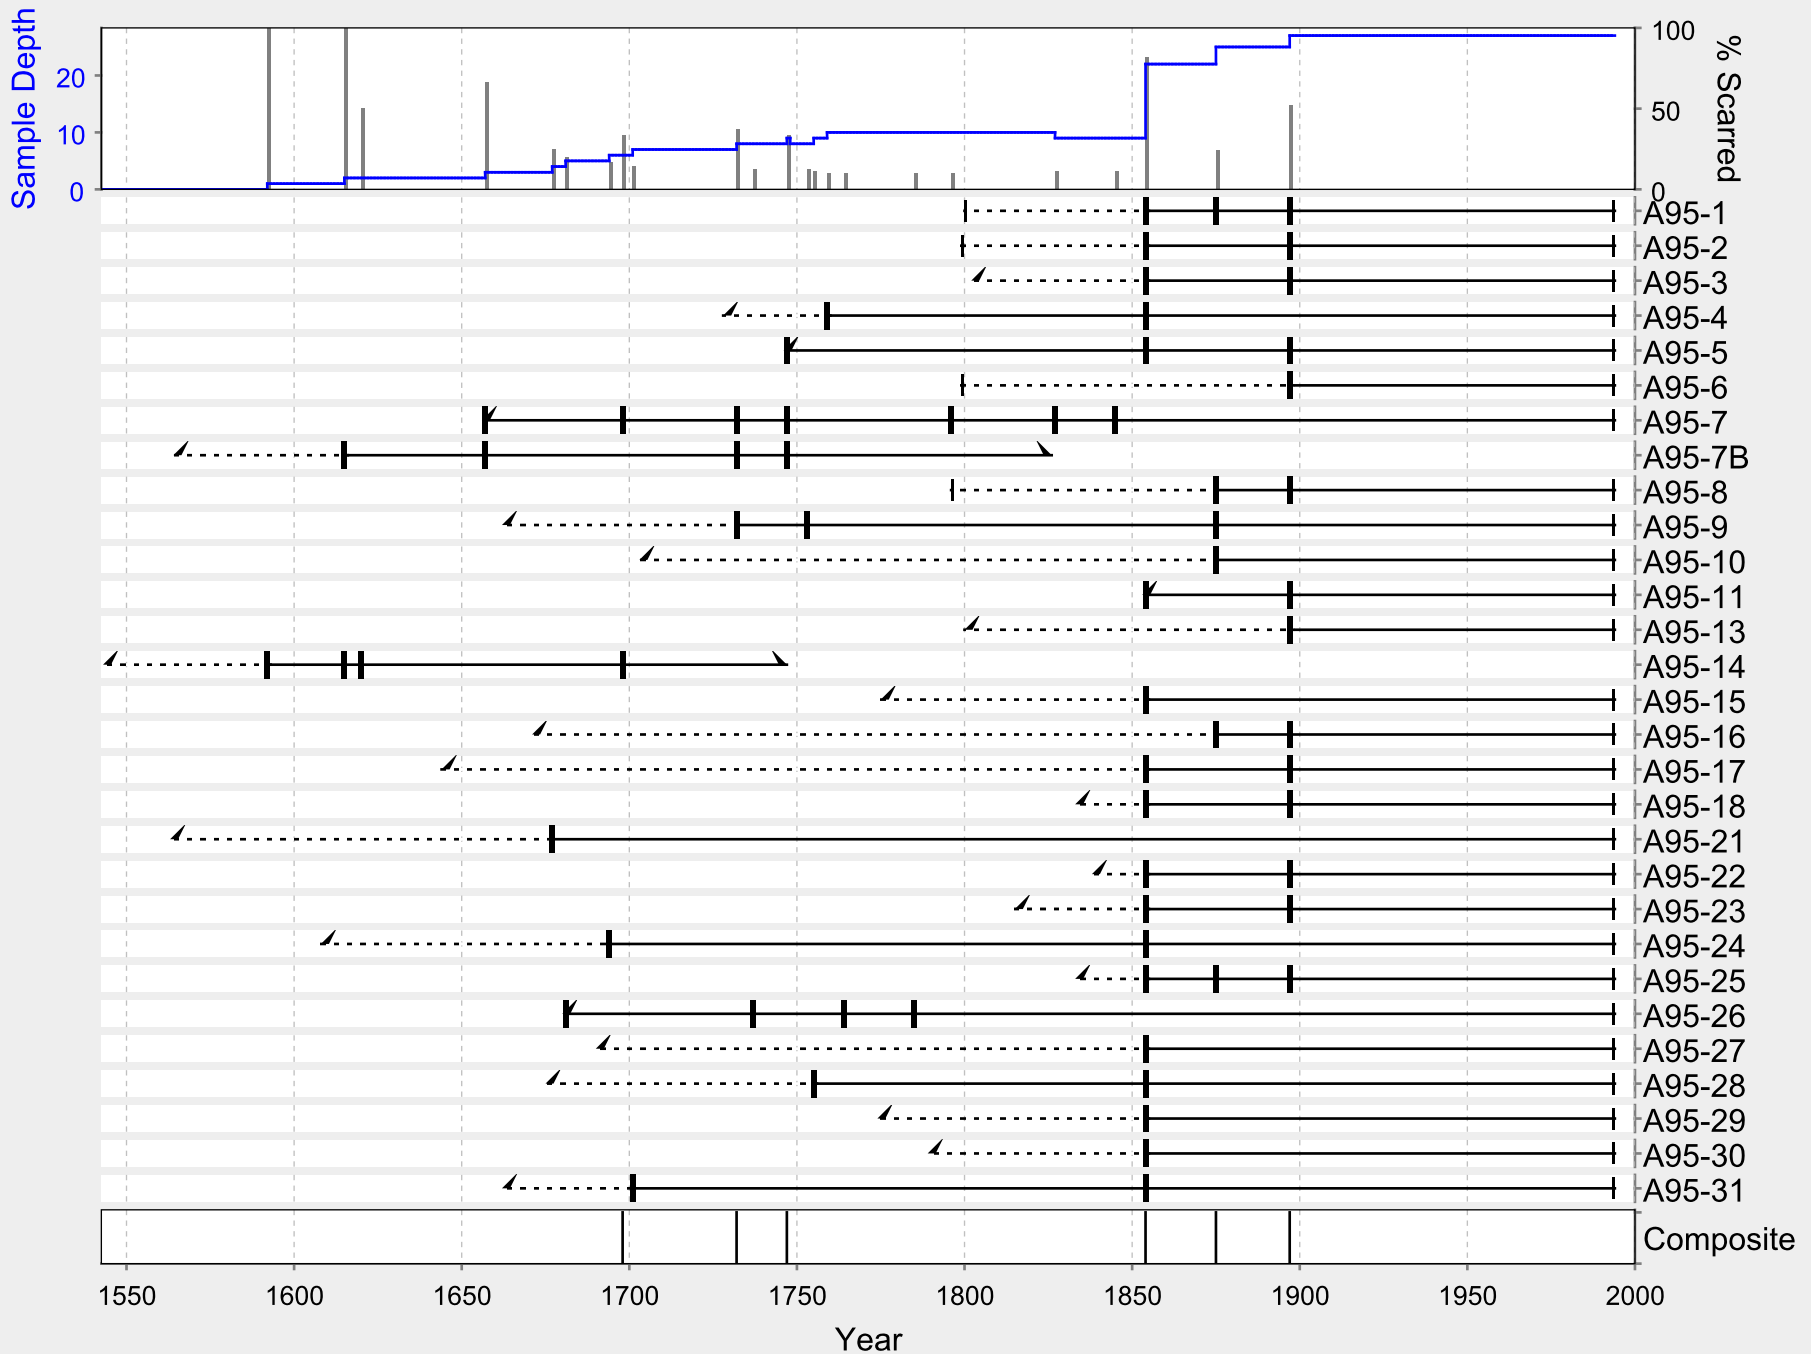

Rio CaleufÃ³

Fire Event
 Injury Event
 Inner Year
 Outer Year
 Pith and Bark

Recorder Year
 Non-Recorder Year

Minimum Percent Scarred: 0

Include Other Injuries: No

Minimum Number Samples Scarred: 2

Minimum Sample Depth: 5