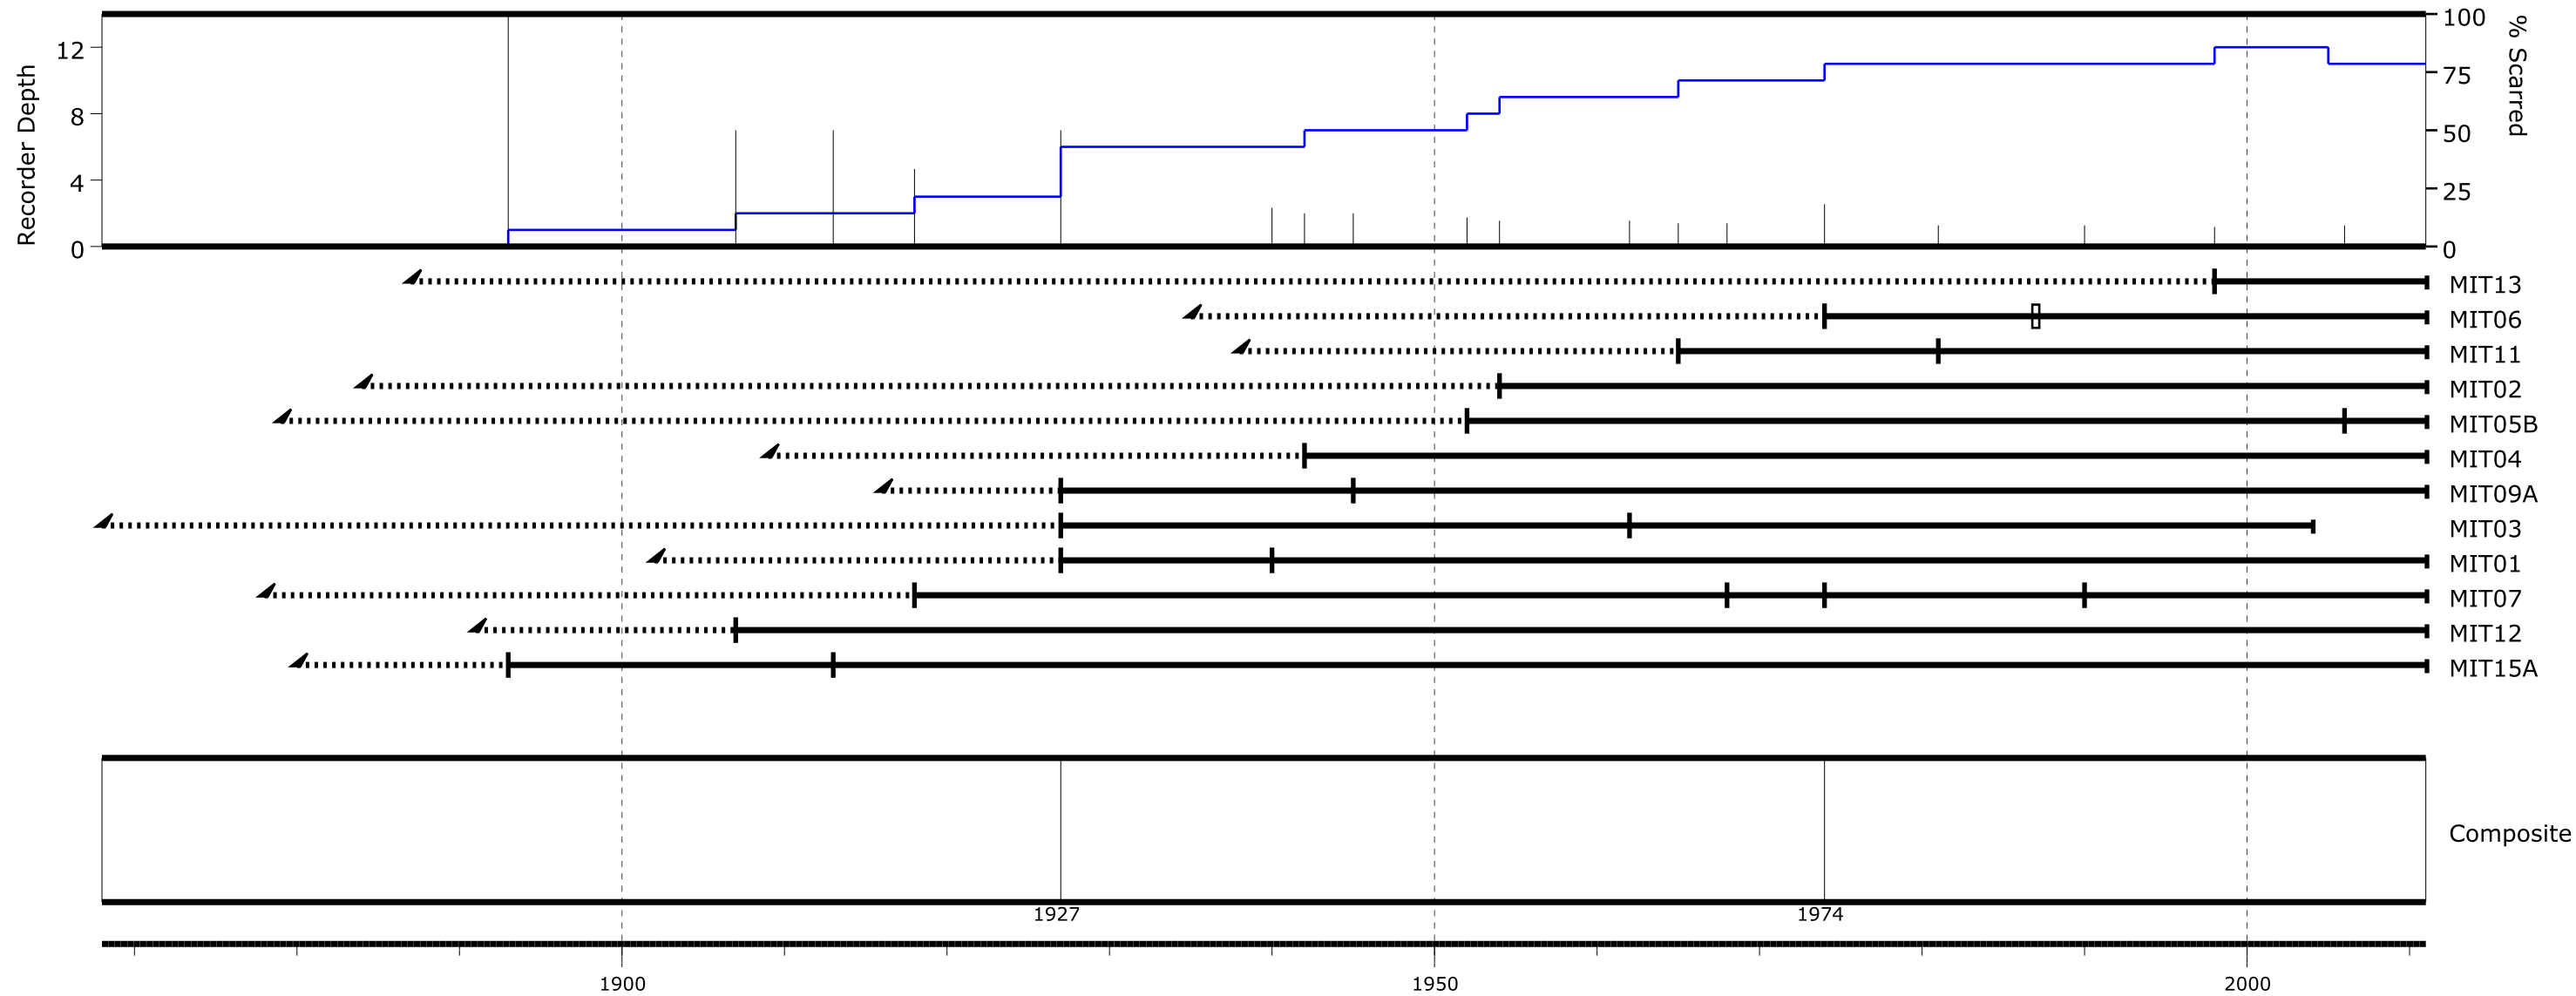

# Desembocadura Rio Mitre

- Recorder year
  - - - Non-recorder year
  - █ Fire event
  - Injury event
  - ┆ Inner year with pith
  - ▲ Inner year without pith
  - ┆ Outer year with bark
  - ▲ Outer year without bark
- Composite based on fire events and filtered by
- Number of trees recording fires  $\geq 2$
  - Minimum number of samples  $\geq 6$

Composite