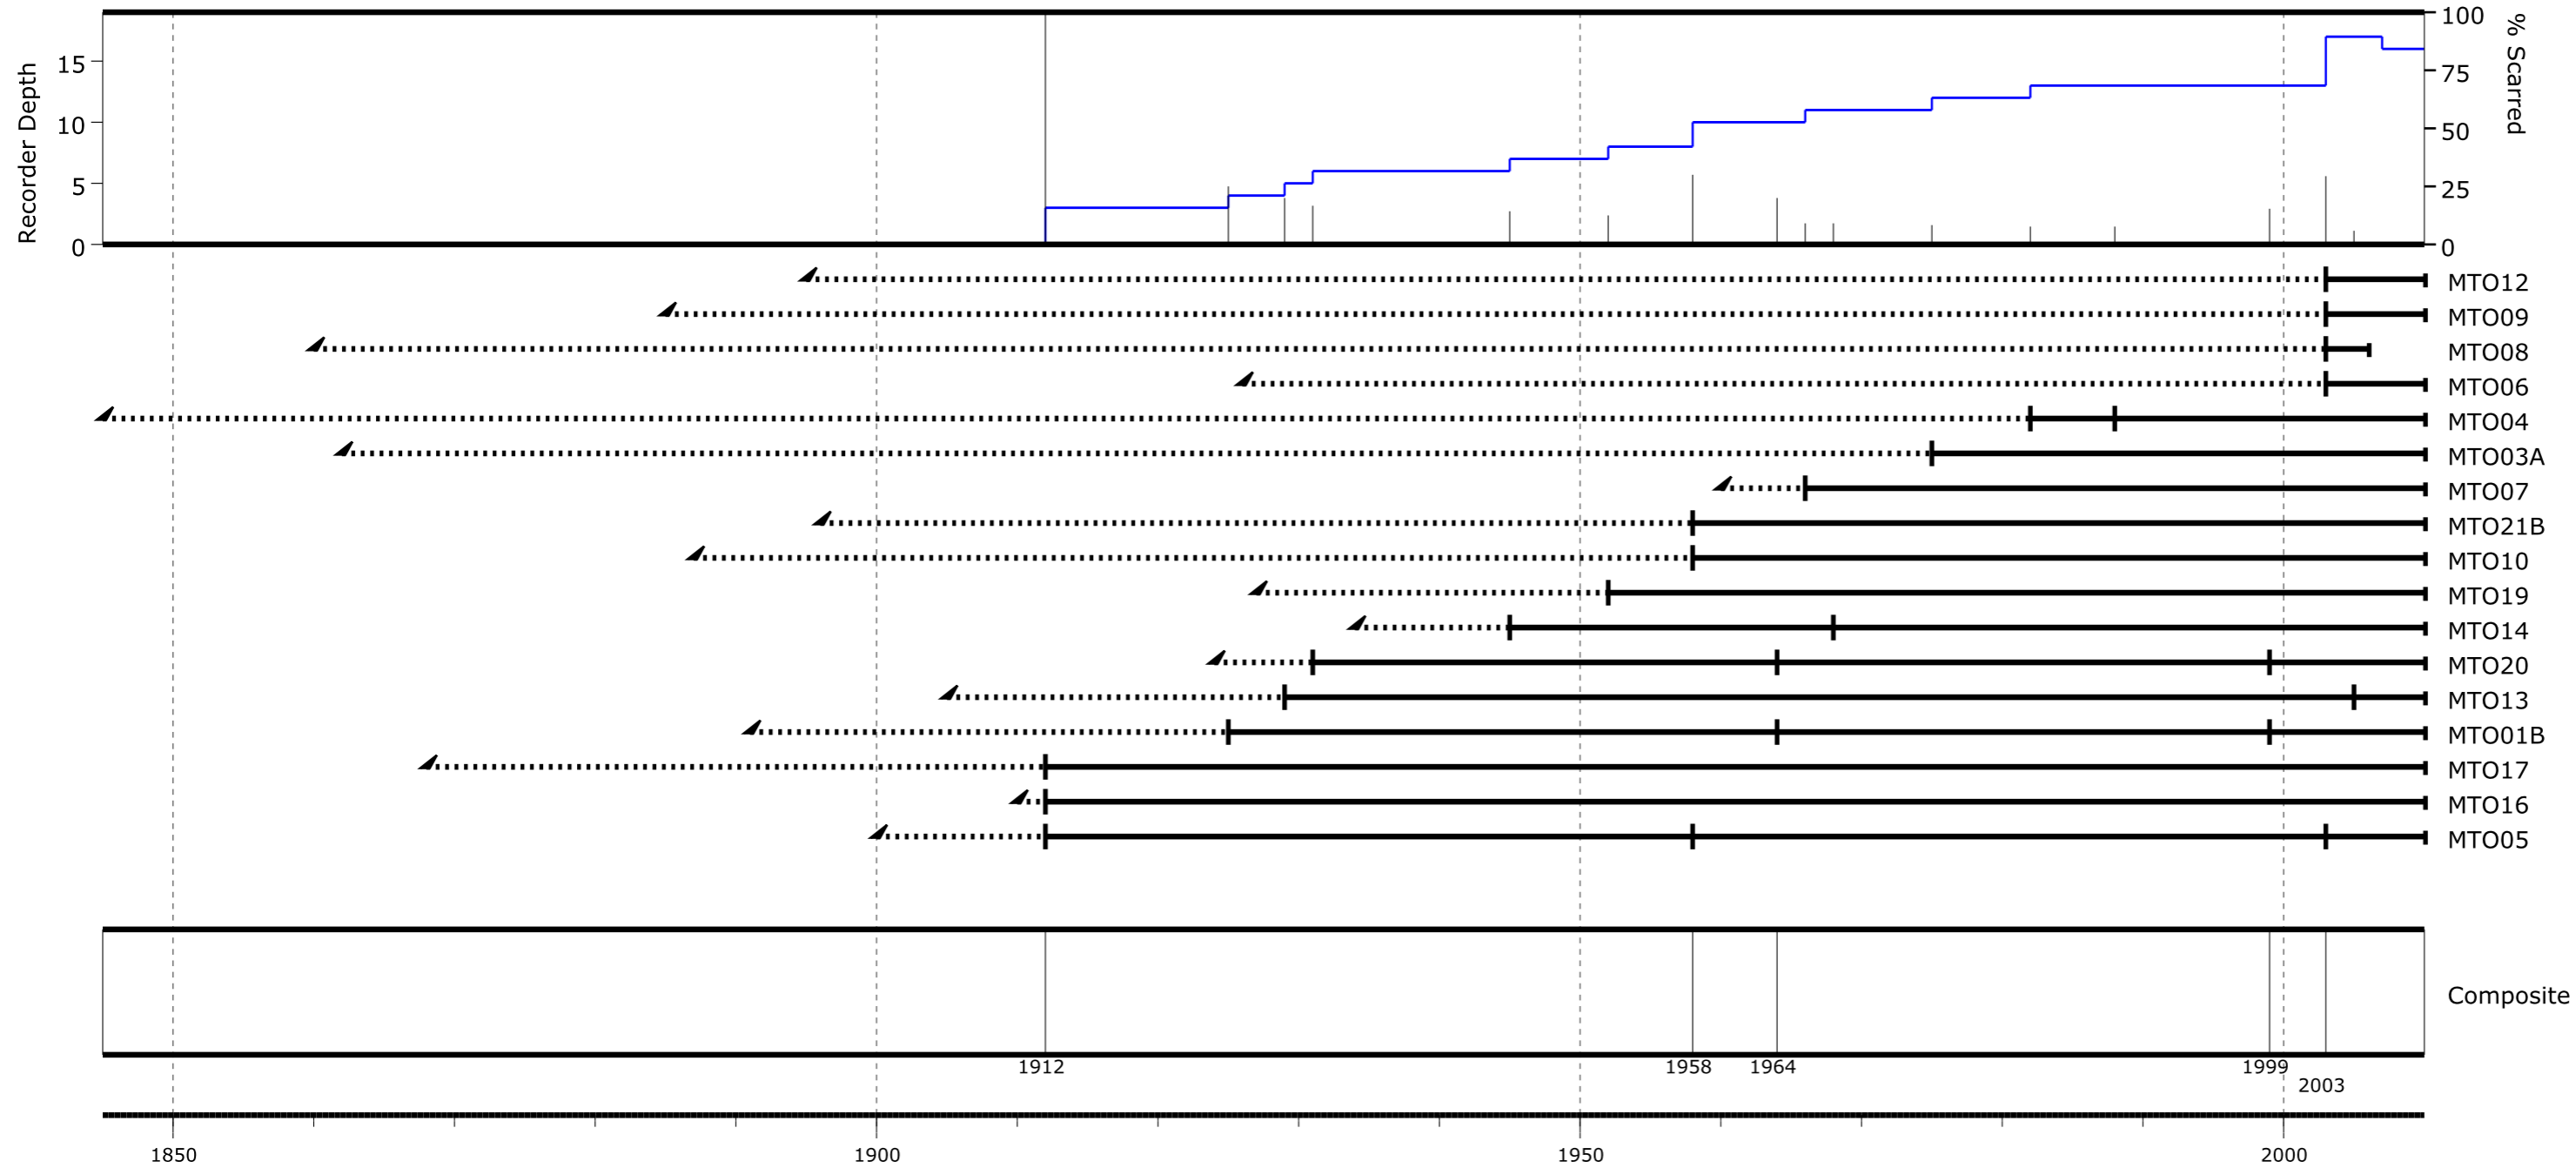

Morena Torre

- Recorder year
- ... Non-recorder year
- █ Fire event
- ▣ Injury event
- ▣ Inner year with pith
- ▣ Inner year without pith
- ▣ Outer year with bark
- ▣ Outer year without bark

Composite based on fire events and filtered by

- Number of trees recording fires ≥ 2
- Minimum number of samples ≥ 6