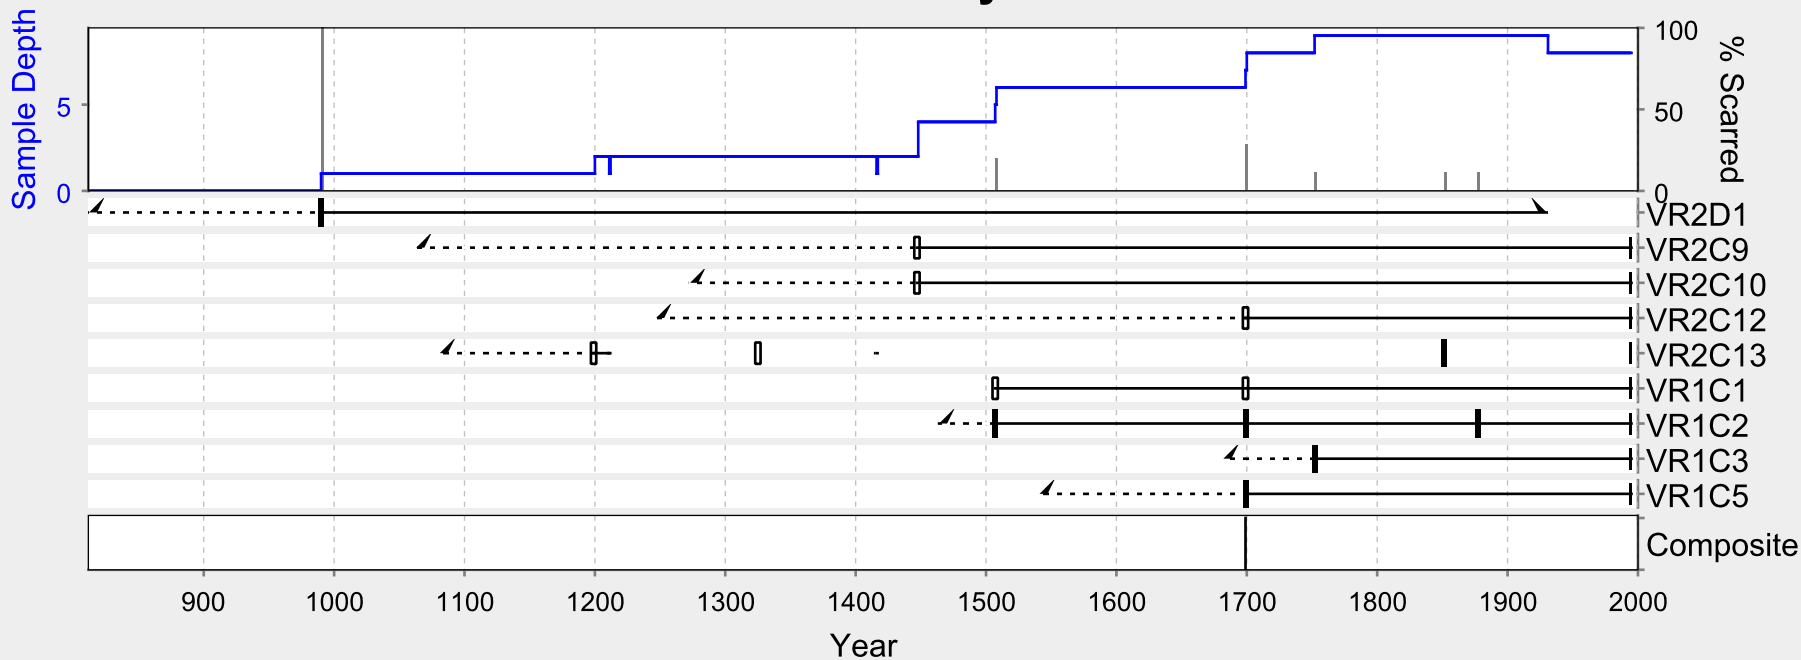

El Valle Rayado

Minimum Percent Scarred: 0

Include Other Injuries: No

Minimum Number Samples Scarred: 2

Minimum Sample Depth: 5