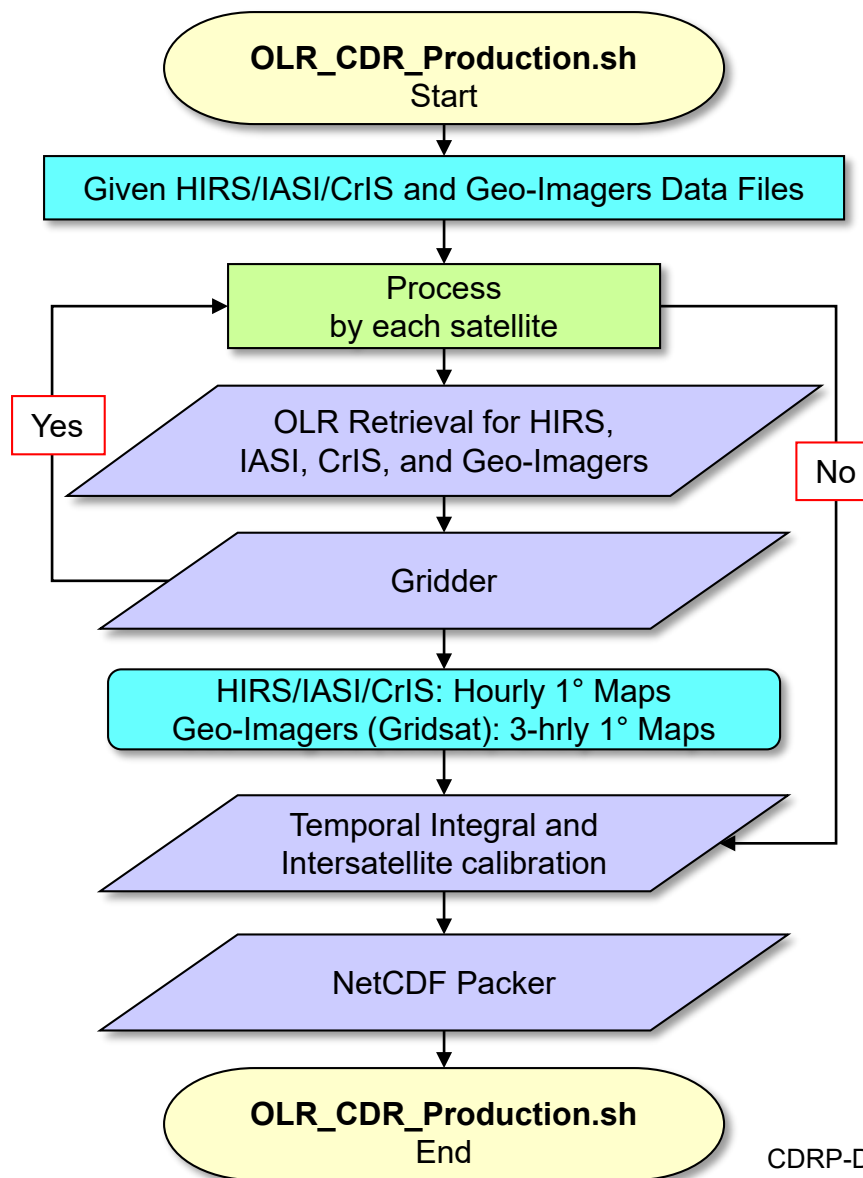

Outgoing Longwave Radiation – Daily CDR (01B-21) Flow Chart

Hai-Tien Lee

Sept 1, 2023

Outgoing Longwave Radiation – Daily TCDR Production System Overview

Outgoing Longwave Radiation – Daily TCDR Production Flow Chart

Operational Daily Execution

Top View Flow Chart

Outgoing Longwave Radiation – Daily Interim CDR Production Flow Chart

Operational Daily Execution

Top View Flow Chart