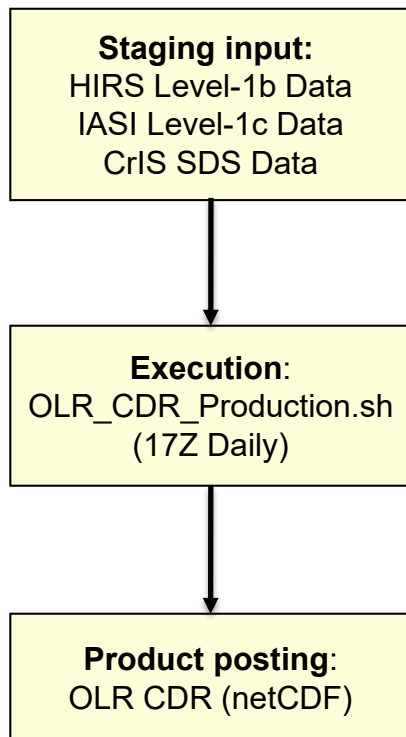

Outgoing Longwave Radiation – Daily CDR (01B-21) Flow Chart

Hai-Tien Lee

Sept 1, 2023

Outgoing Longwave Radiation – Daily TCDR Production System Overview

Outgoing Longwave Radiation – Daily TCDR Production Flow Chart

Operational Daily Execution

Top View Flow Chart

Outgoing Longwave Radiation – Daily Interim CDR Production Flow Chart

Operational Daily Execution

Top View Flow Chart