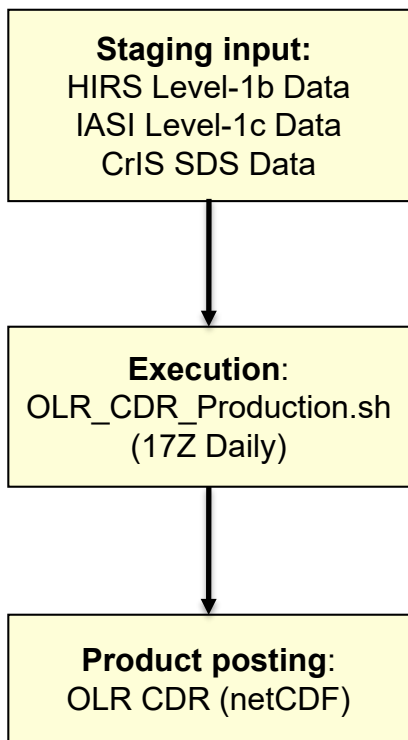

Outgoing Longwave Radiation – Daily CDR (01B-21) Flow Chart

Hai-Tien Lee

Sept 1, 2023

Outgoing Longwave Radiation – Daily TCDR Production System Overview

Outgoing Longwave Radiation – Daily TCDR Production Flow Chart

Operational Daily Execution

Top View Flow Chart

Outgoing Longwave Radiation – Daily Interim CDR Production Flow Chart

Operational Daily Execution

Top View Flow Chart