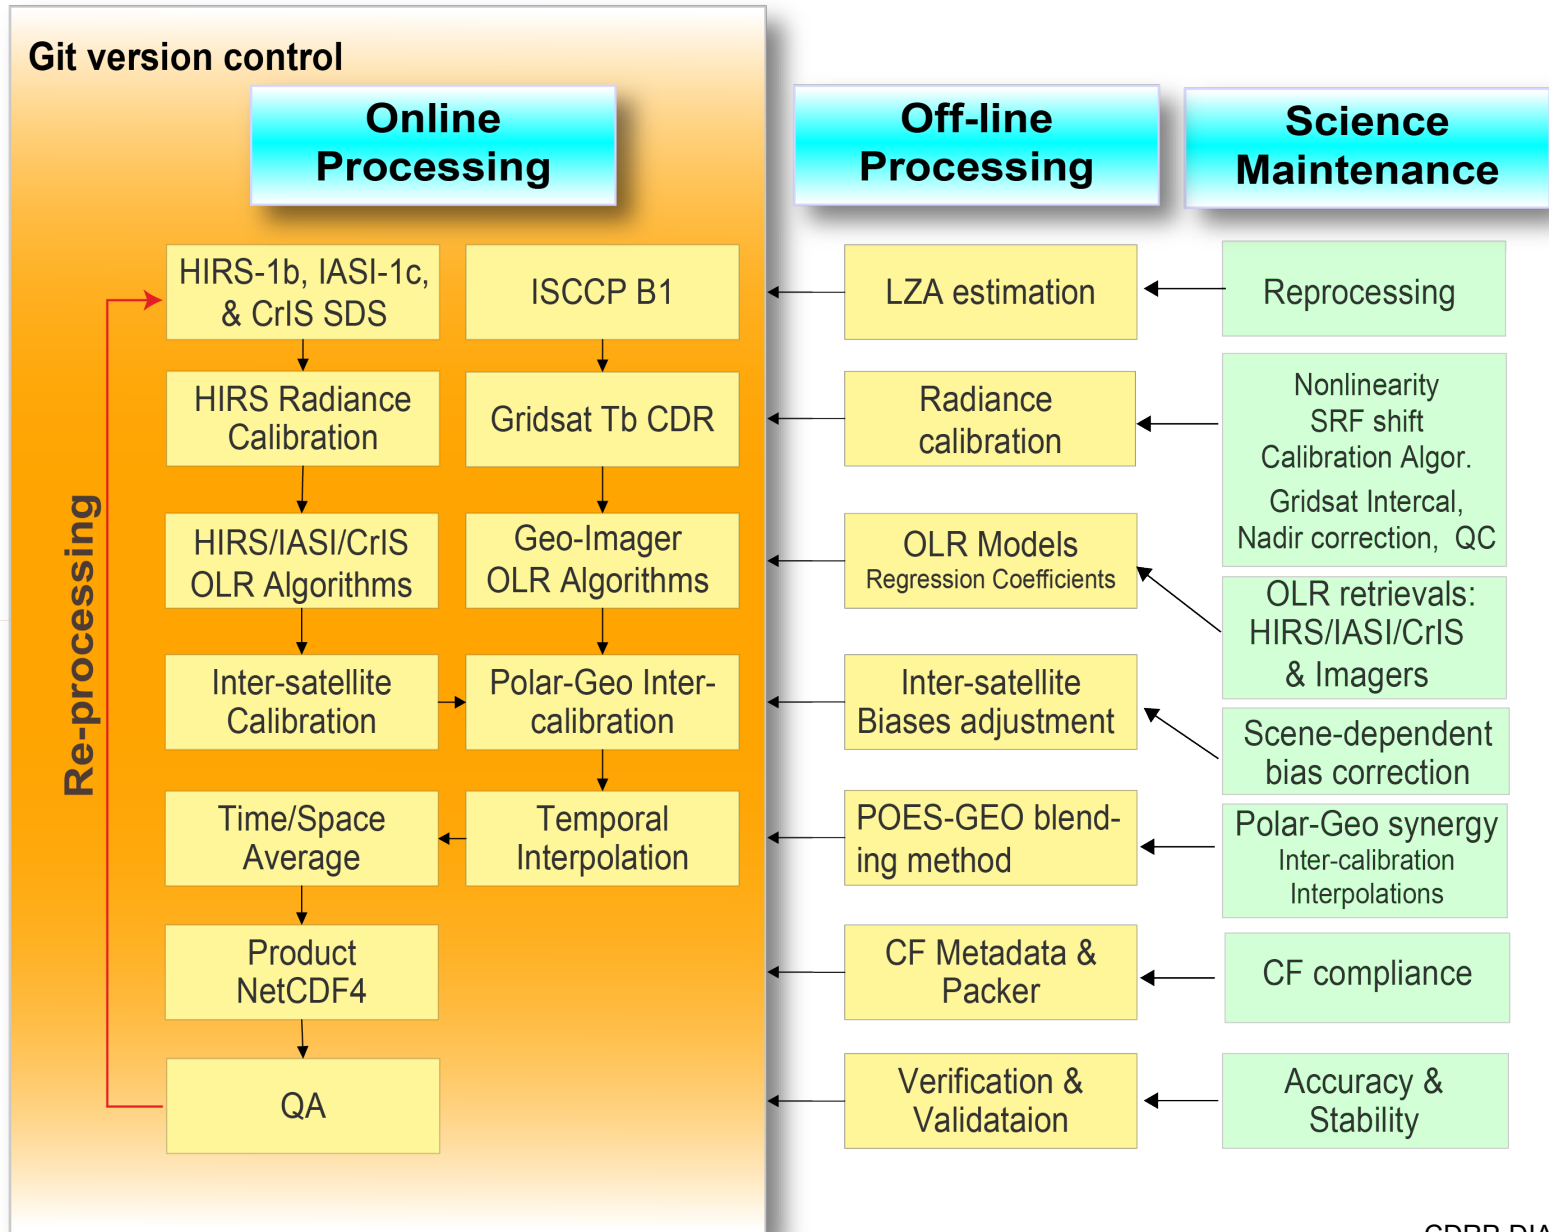

Outgoing Longwave Radiation – Daily CDR (01B-21) Flow Chart

Hai-Tien Lee

Sept 1, 2023

Outgoing Longwave Radiation – Daily TCDR Production System Overview

Outgoing Longwave Radiation – Daily TCDR Production Flow Chart

Operational Daily Execution

Top View Flow Chart

Outgoing Longwave Radiation – Daily Interim CDR Production Flow Chart

Operational Daily Execution

Top View Flow Chart