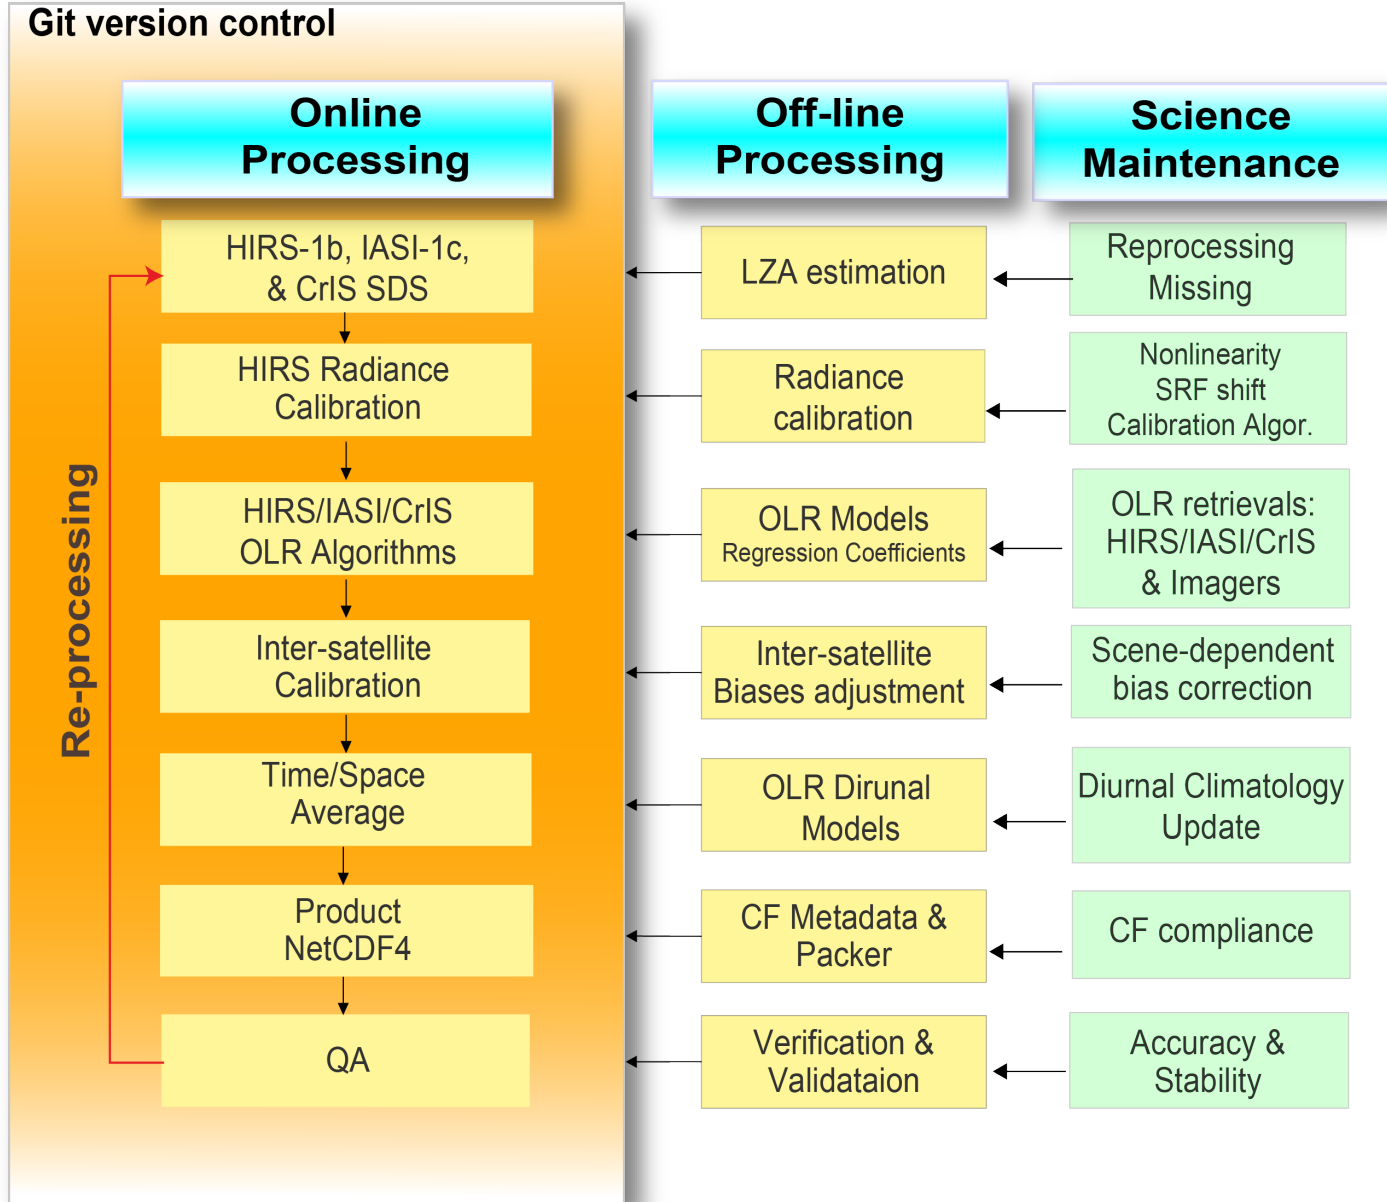

# **Outgoing Longwave Radiation – Monthly CDR (01B-06) Flow Chart**

Hai-Tien Lee

Sept 1, 2023

# Main Processing Sections of the Outgoing Longwave Radiation – Monthly CDR (01B-06)

# Main Processing Sections of the Outgoing Longwave Radiation – Monthly CDR (01B-06) Operational Monthly Execution

## Top View Flow Chart