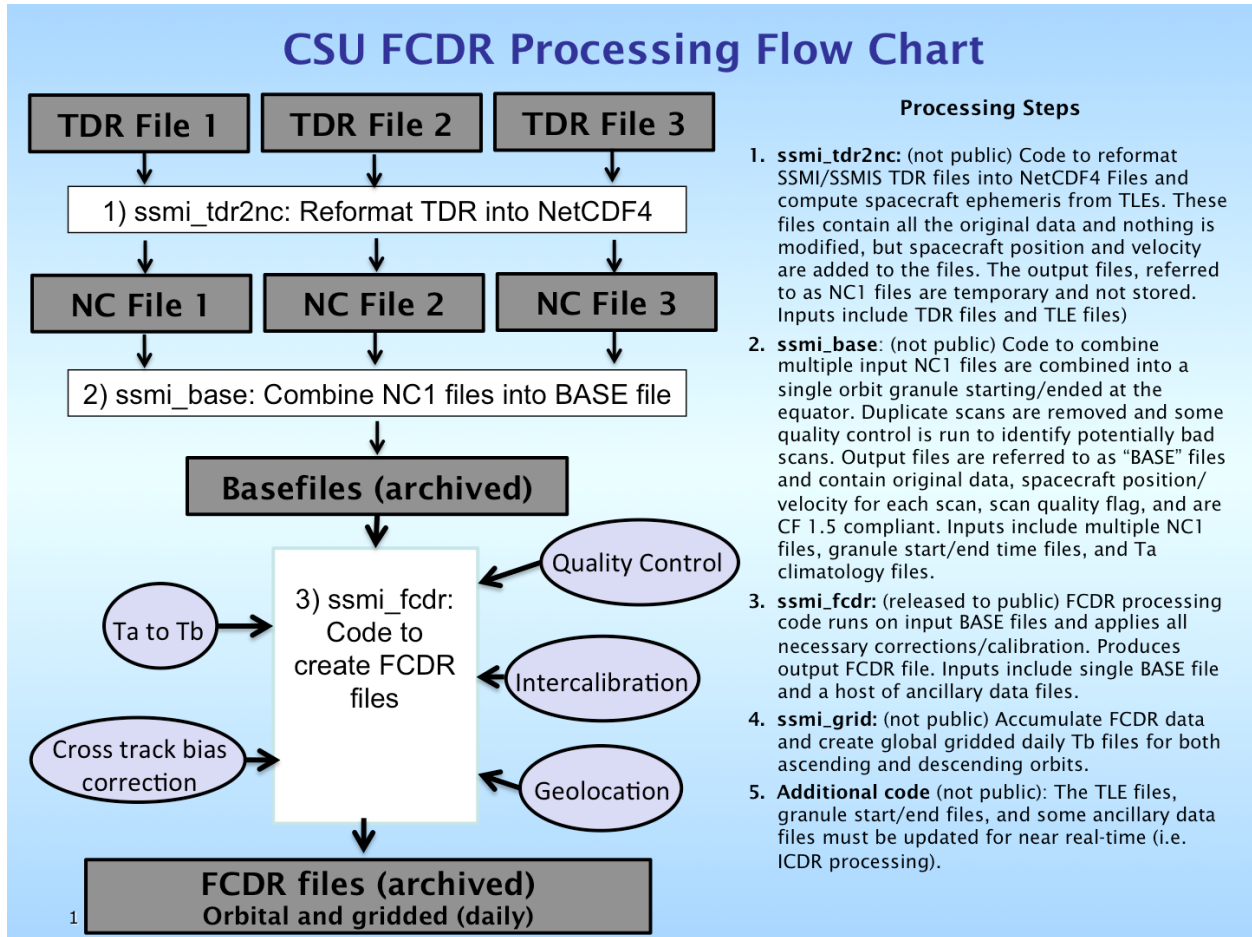

Data Flow Diagram for SSM/I V2 Brightness Temperatures – CSU (01B-15 and 01B-15a)
(DMSP F08, F10, F11, F13, F14 and F15)

Data Flow Diagram for SSMIS V2 Brightness Temperatures – CSU (01B-15 and 01B-15a)
(F16, F17, F18 and F19)

Data Flow Diagram for AMSR2 V2 Brightness Temperatures – CSU (01B-15 and 01B-15a)

SSMI(S) V2 Brightness Temperatures – CSU (01B-15 and 01B-15a)
Data Flow Diagram (F08, F10, F11, F13, F14, F15, F16, F17, F18 and F19)

AMSR2 V2 Brightness Temperatures – CSU (01B-15)
Data Flow Diagram