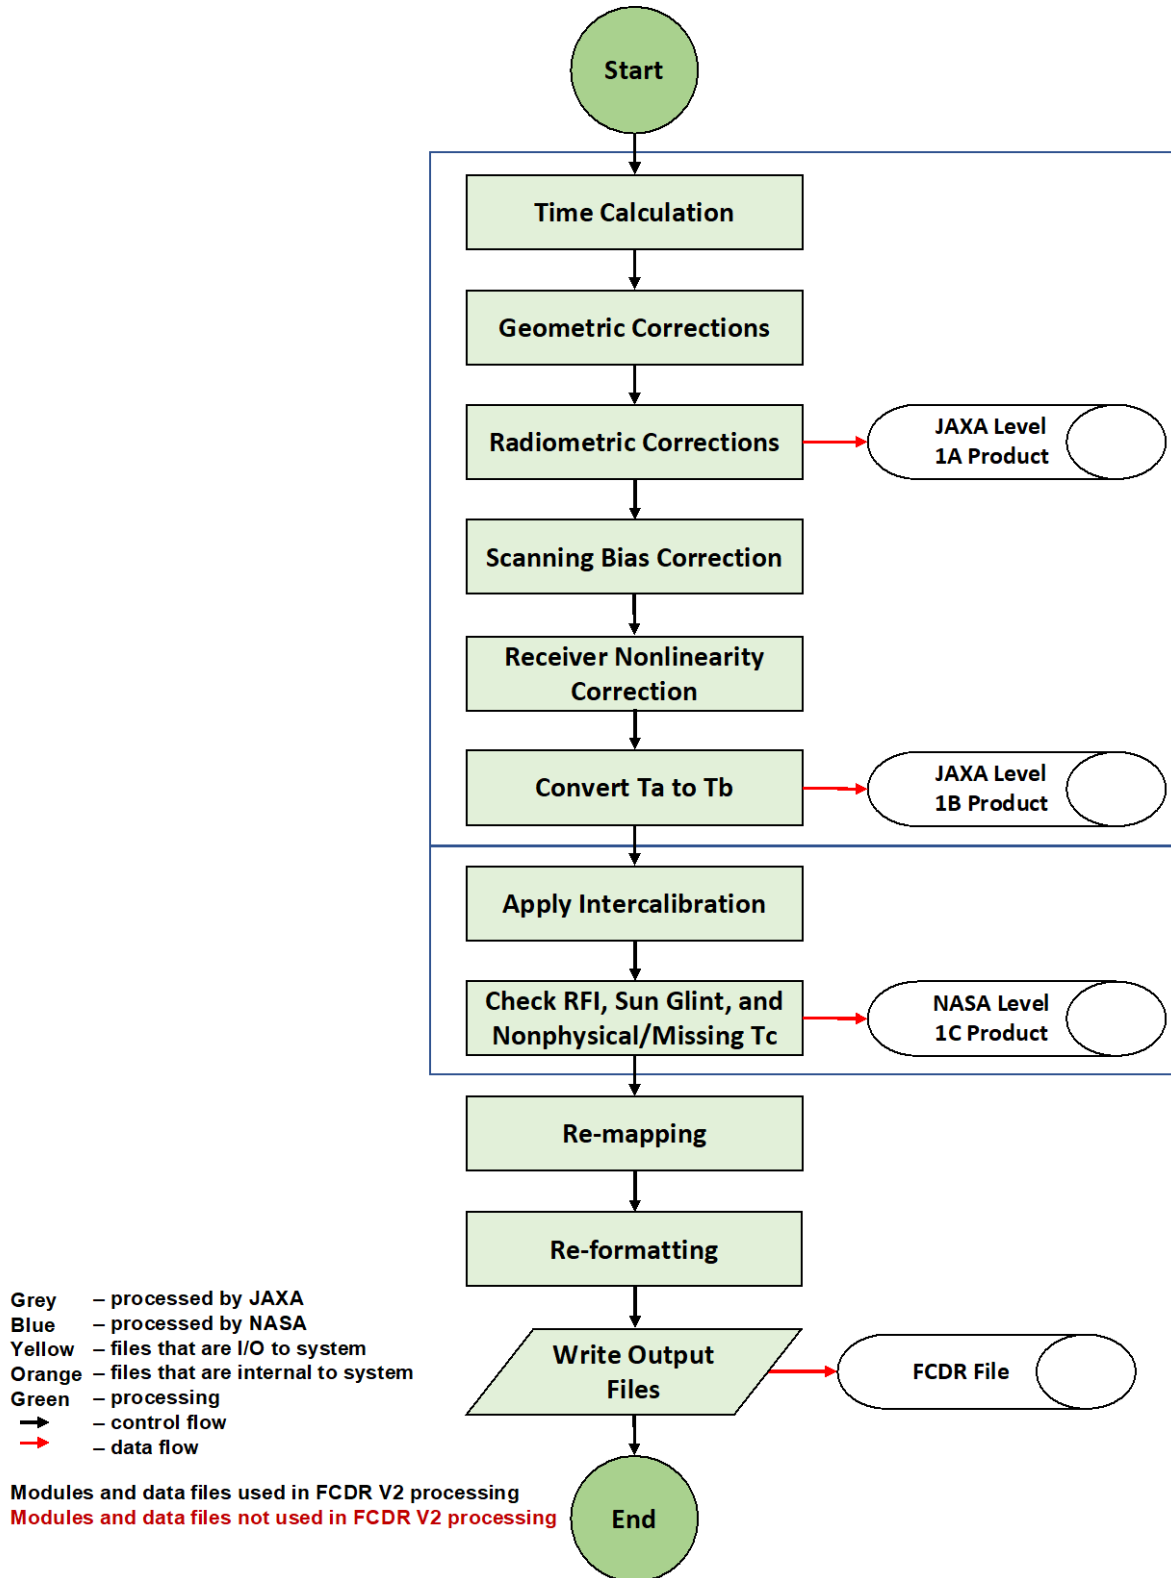

Data Flow Diagram for SSM/I V2 Brightness Temperatures – CSU (01B-15 and 01B-15a)
(DMSP F08, F10, F11, F13, F14 and F15)

Data Flow Diagram for SSMIS V2 Brightness Temperatures – CSU (01B-15 and 01B-15a)
(F16, F17, F18 and F19)

Data Flow Diagram for AMSR2 V2 Brightness Temperatures – CSU (01B-15 and 01B-15a)

SSMI(S) V2 Brightness Temperatures – CSU (01B-15 and 01B-15a)
Data Flow Diagram (F08, F10, F11, F13, F14, F15, F16, F17, F18 and F19)

AMSR2 V2 Brightness Temperatures – CSU (01B-15)
Data Flow Diagram