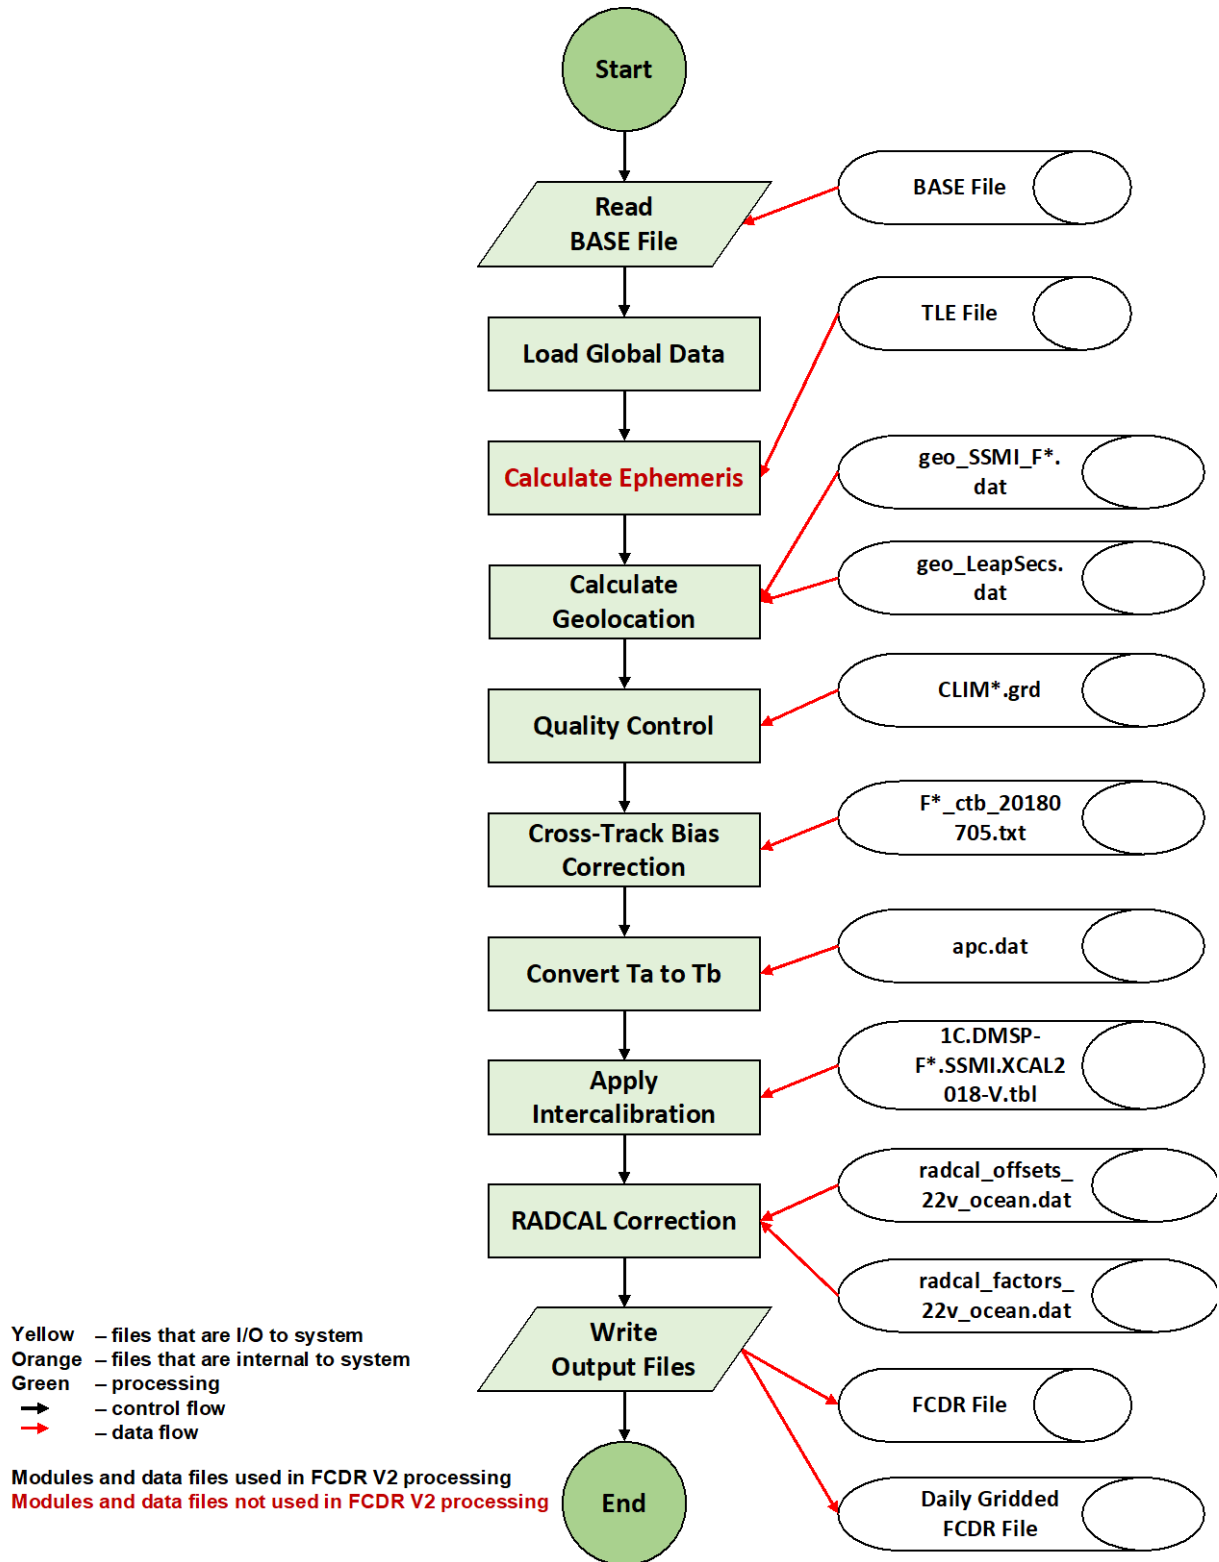

Data Flow Diagram for SSM/I V2 Brightness Temperatures – CSU (01B-15 and 01B-15a)
(DMSP F08, F10, F11, F13, F14 and F15)

Data Flow Diagram for SSMIS V2 Brightness Temperatures – CSU (01B-15 and 01B-15a)
(F16, F17, F18 and F19)

Data Flow Diagram for AMSR2 V2 Brightness Temperatures – CSU (01B-15 and 01B-15a)

SSMI(S) V2 Brightness Temperatures – CSU (01B-15 and 01B-15a)
Data Flow Diagram (F08, F10, F11, F13, F14, F15, F16, F17, F18 and F19)

AMSR2 V2 Brightness Temperatures – CSU (01B-15)
Data Flow Diagram