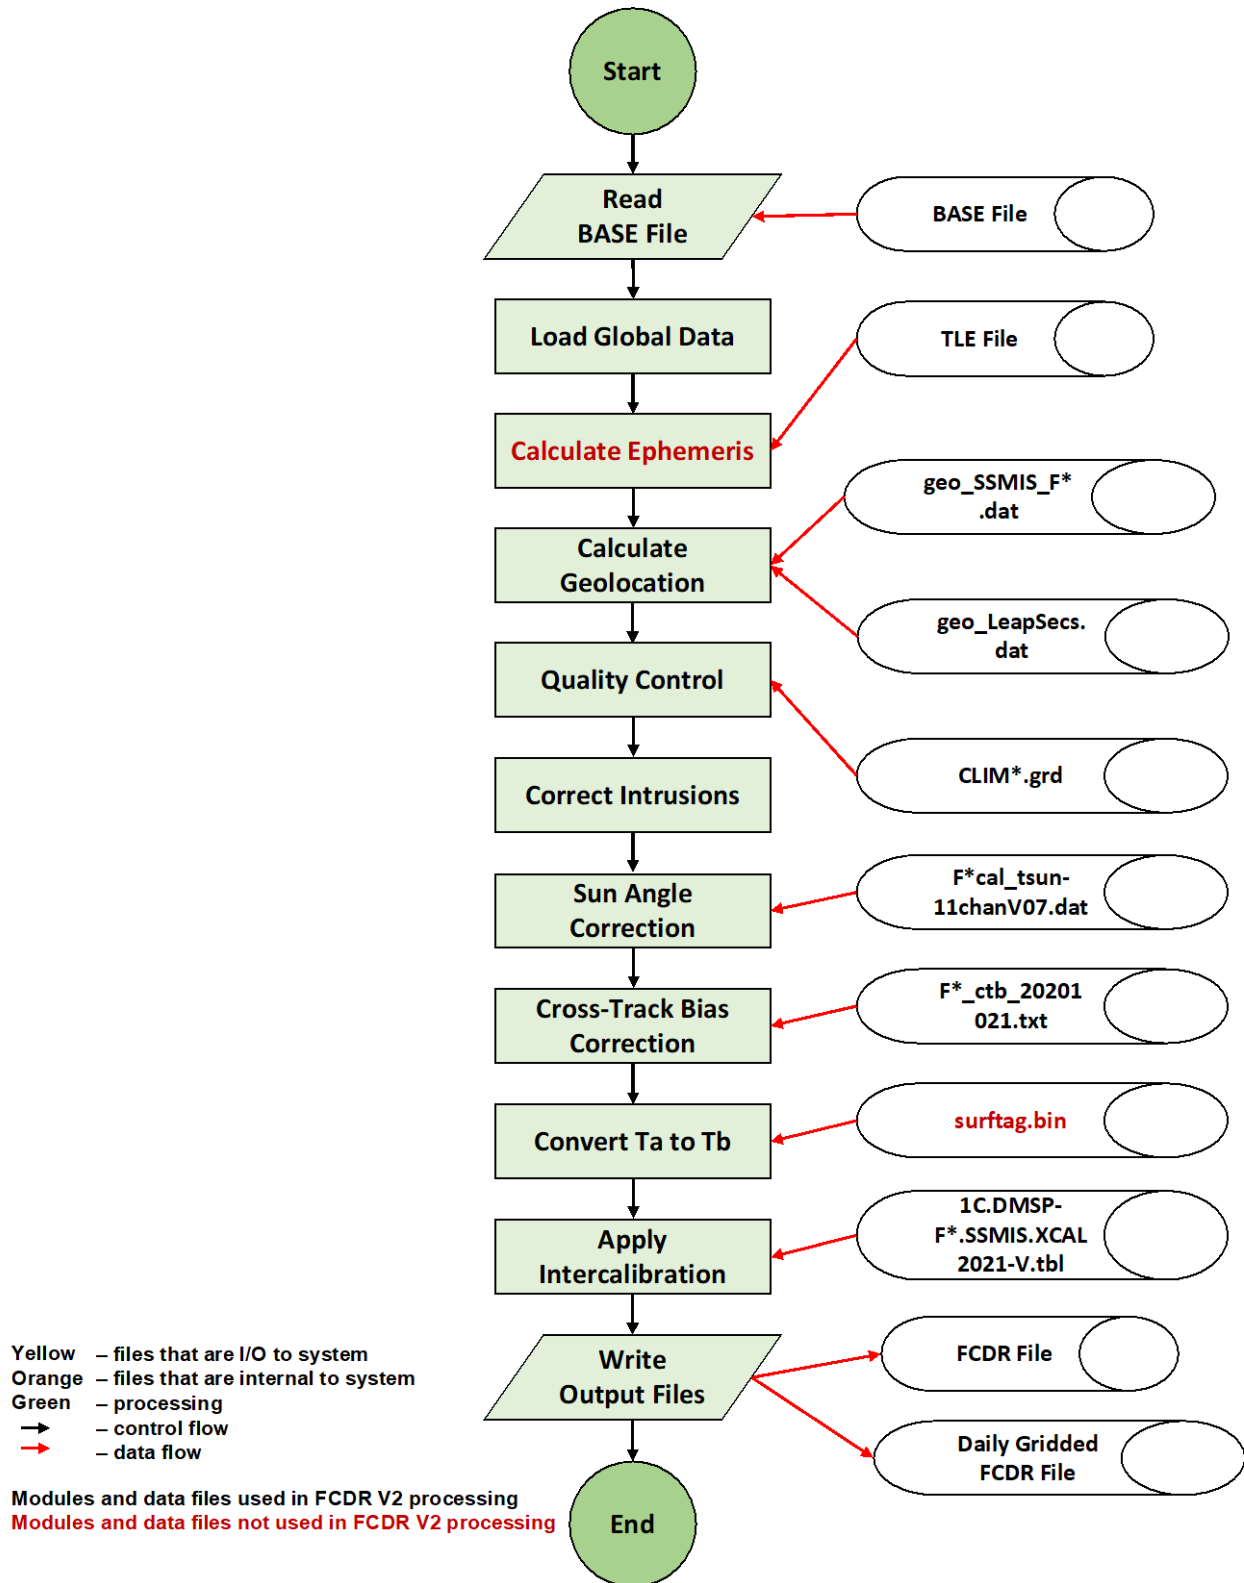

Data Flow Diagram for SSM/I V2 Brightness Temperatures – CSU (01B-15 and 01B-15a)
(DMSP F08, F10, F11, F13, F14 and F15)

Data Flow Diagram for SSMIS V2 Brightness Temperatures – CSU (01B-15 and 01B-15a)
(F16, F17, F18 and F19)

Data Flow Diagram for AMSR2 V2 Brightness Temperatures – CSU (01B-15 and 01B-15a)

SSMI(S) V2 Brightness Temperatures – CSU (01B-15 and 01B-15a)
Data Flow Diagram (F08, F10, F11, F13, F14, F15, F16, F17, F18 and F19)

AMSR2 V2 Brightness Temperatures – CSU (01B-15)
Data Flow Diagram