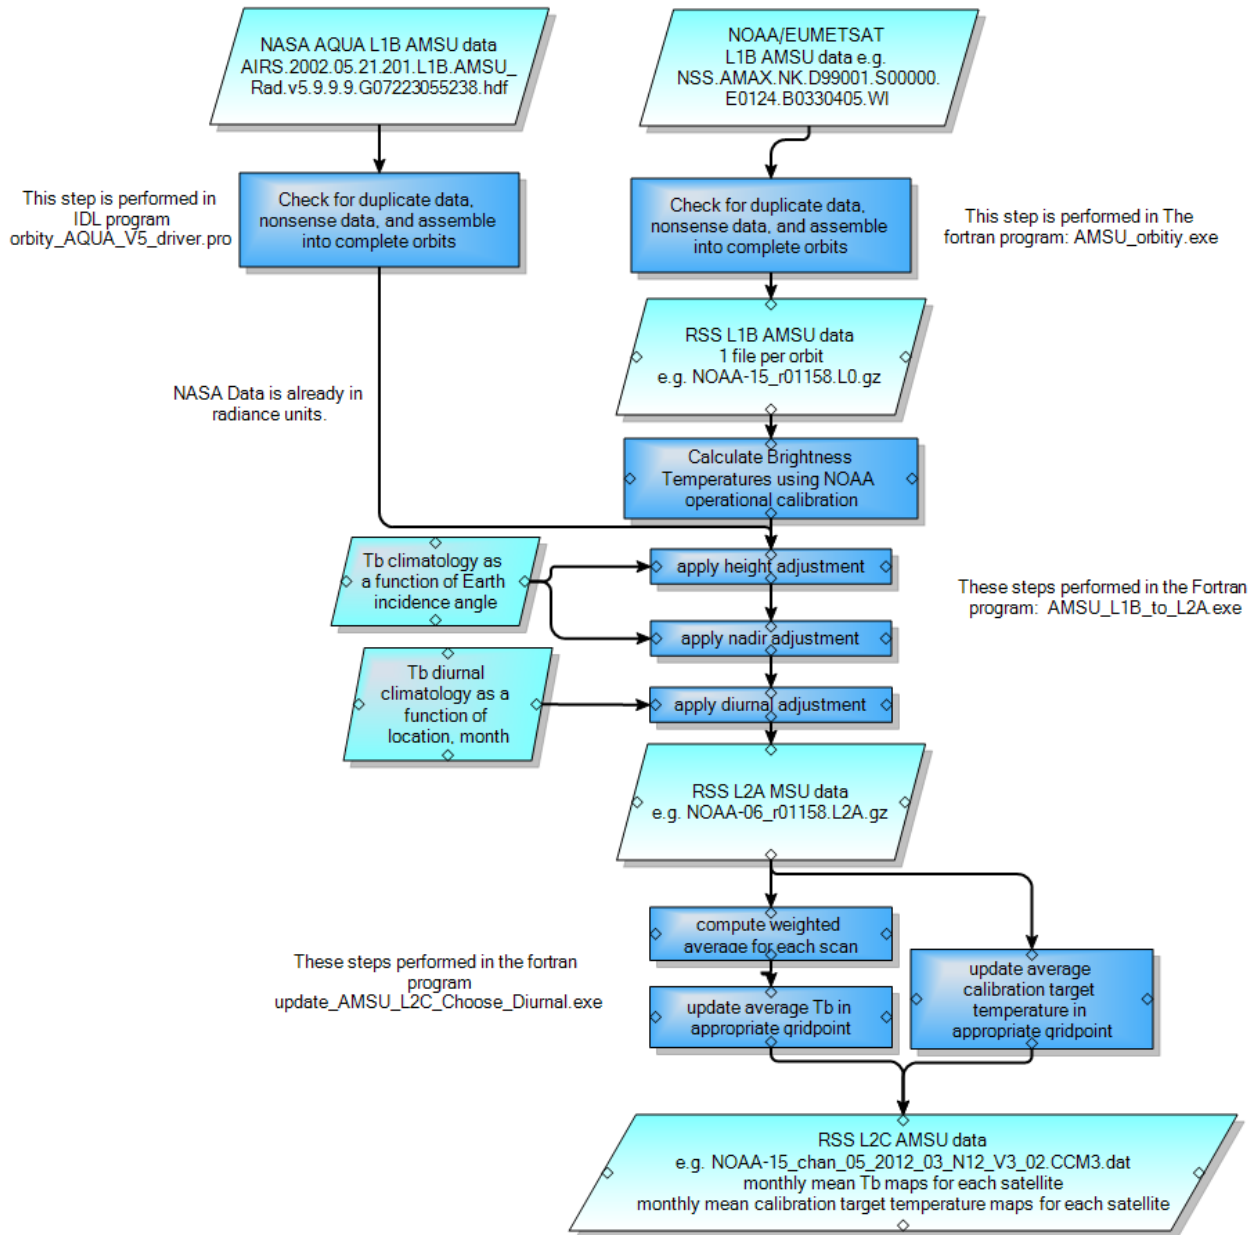

**Flow Chart for MSU L1B to L2C processing:**

## Flow chart for MSU intersatellite calibration and merging:

**Flow Chart for AMSU L1B to L2C processing:**

Flow chart for AMSU intersatellite calibration and merging:

Flow chart for combining MSU and AMSU measurements: