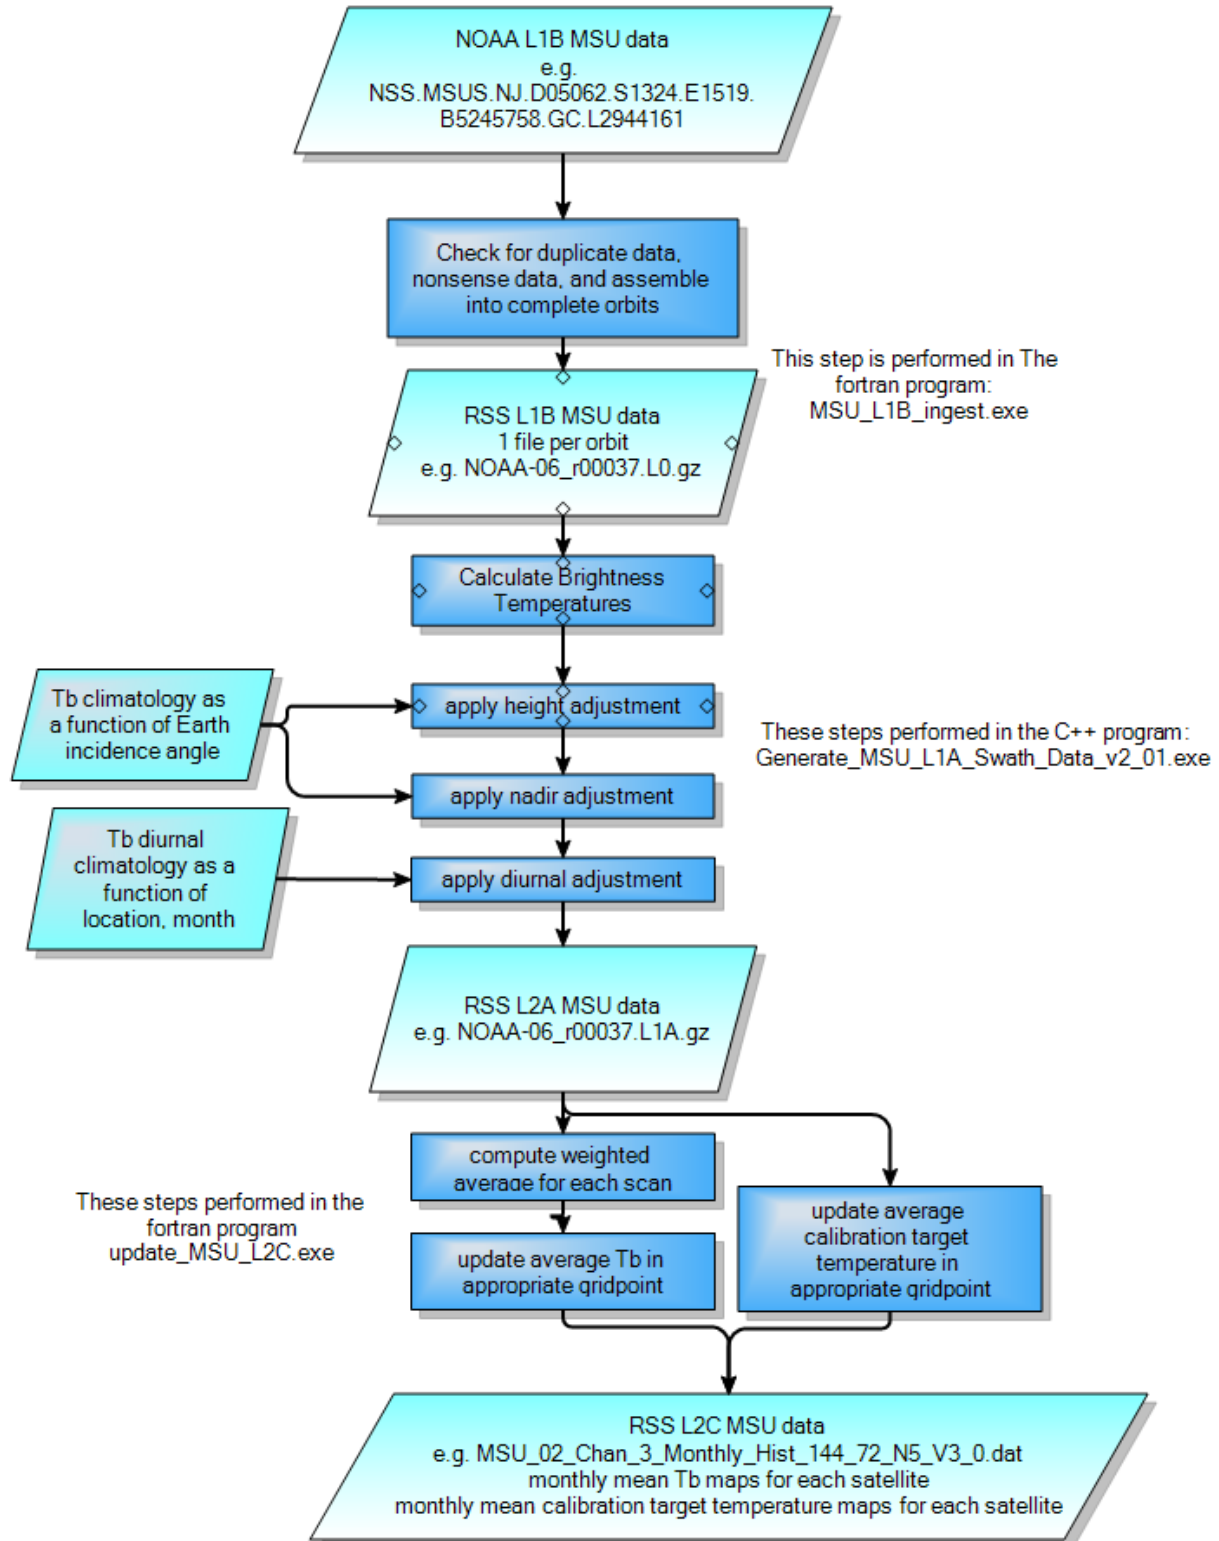

**Flow Chart for MSU L1B to L2C processing:**

## Flow chart for MSU intersatellite calibration and merging:

**Flow Chart for AMSU L1B to L2C processing:**

Flow chart for AMSU intersatellite calibration and merging:

Flow chart for combining MSU and AMSU measurements: