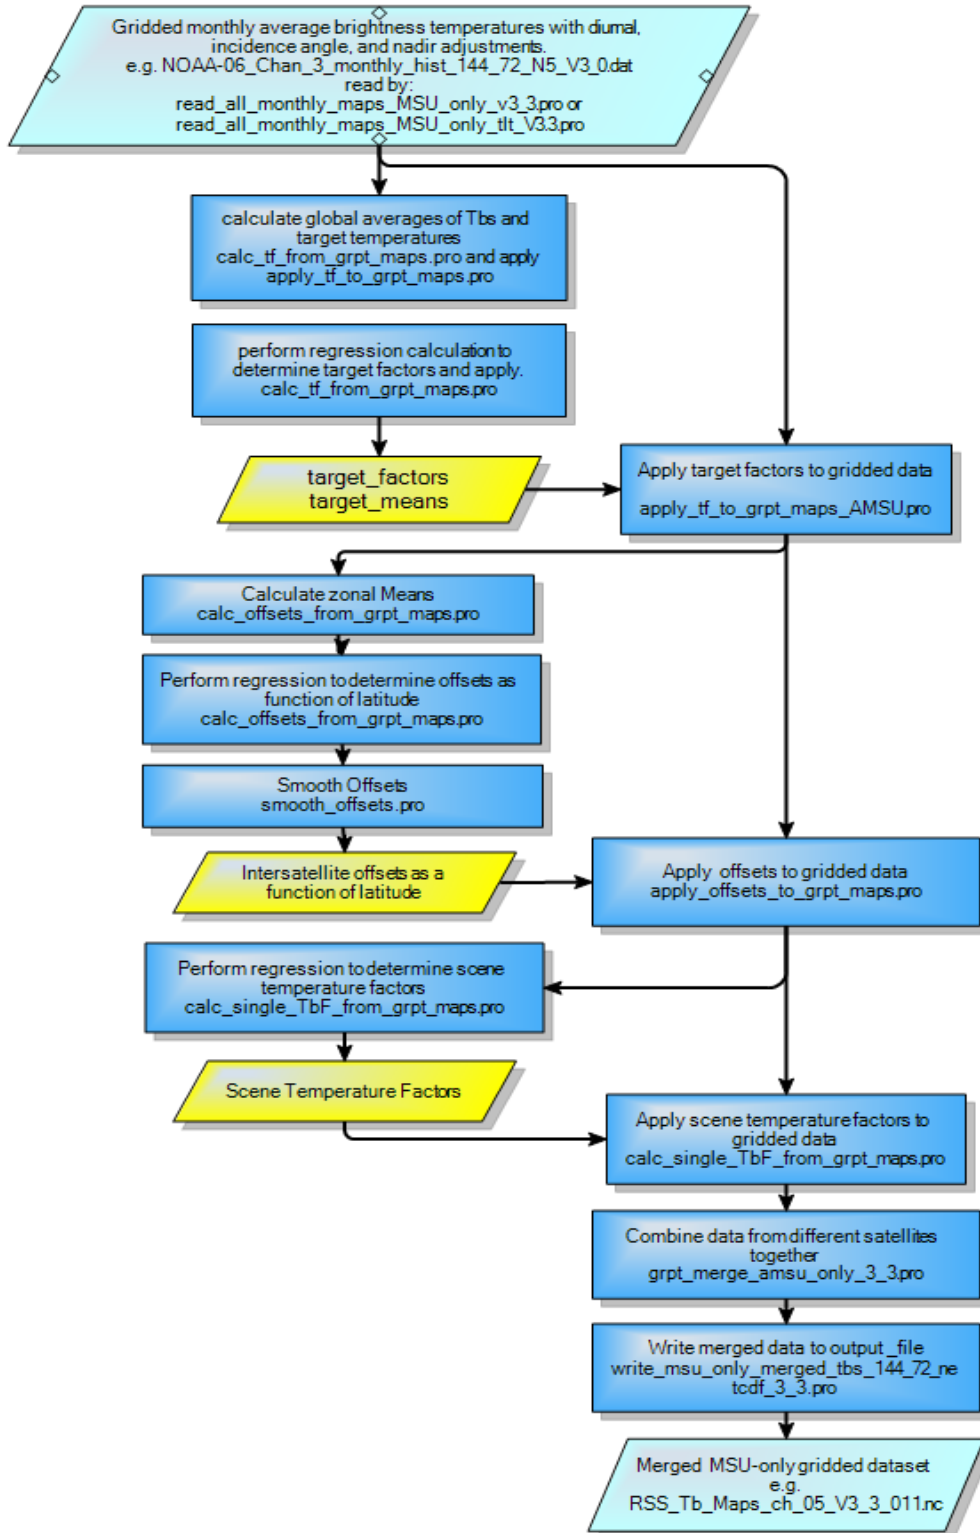

**Flow Chart for MSU L1B to L2C processing:**

## Flow chart for MSU intersatellite calibration and merging:

**Flow Chart for AMSU L1B to L2C processing:**

Flow chart for AMSU intersatellite calibration and merging:

Flow chart for combining MSU and AMSU measurements: