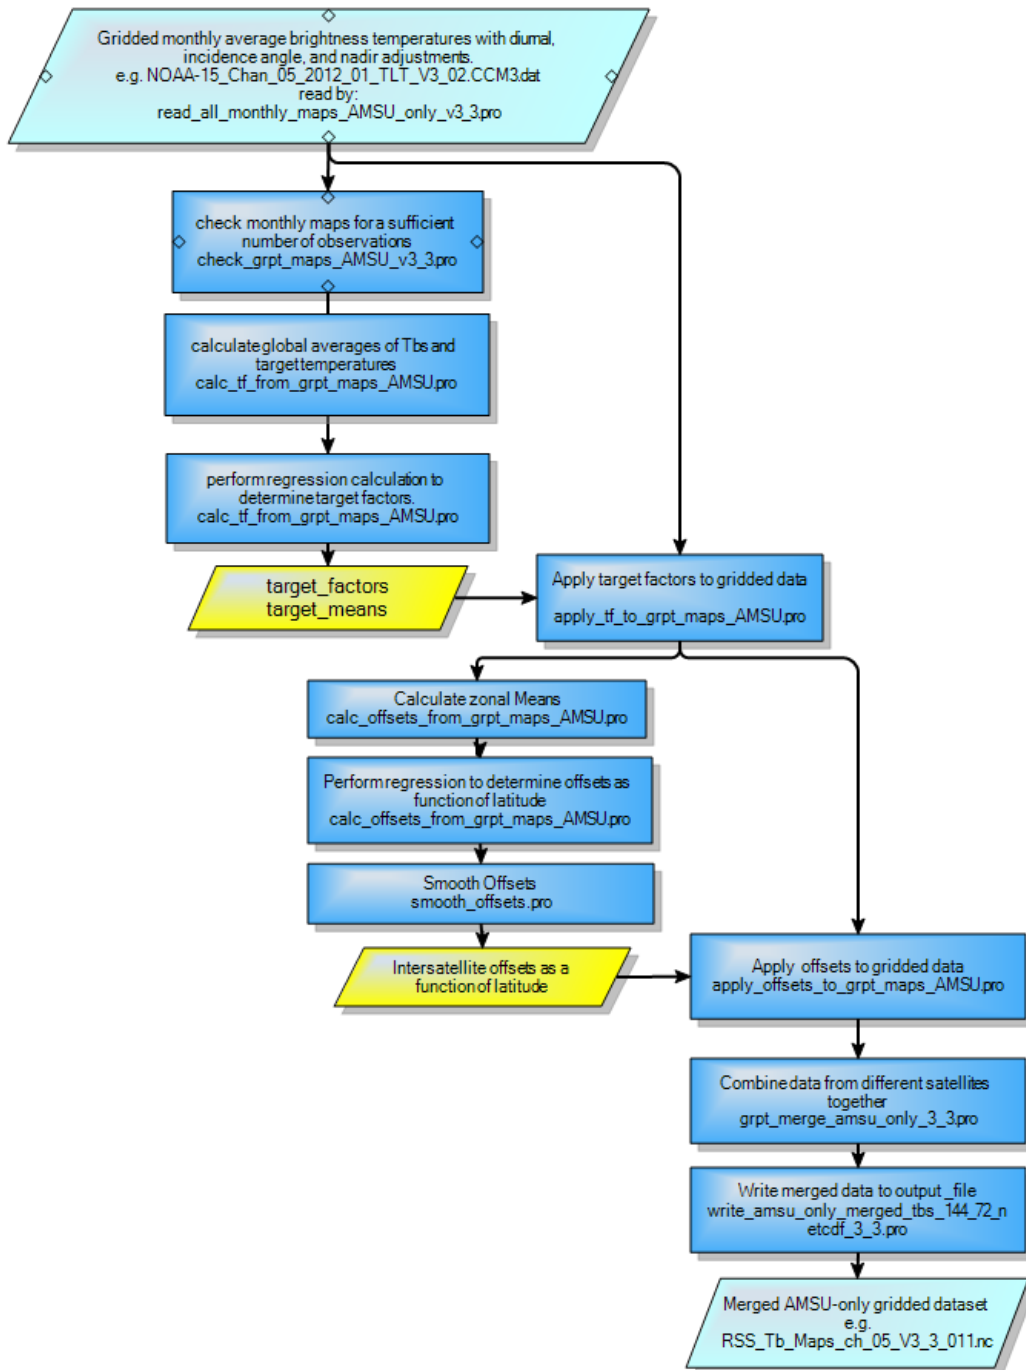

**Flow Chart for MSU L1B to L2C processing:**

## Flow chart for MSU intersatellite calibration and merging:

**Flow Chart for AMSU L1B to L2C processing:**

Flow chart for AMSU intersatellite calibration and merging:

Flow chart for combining MSU and AMSU measurements: