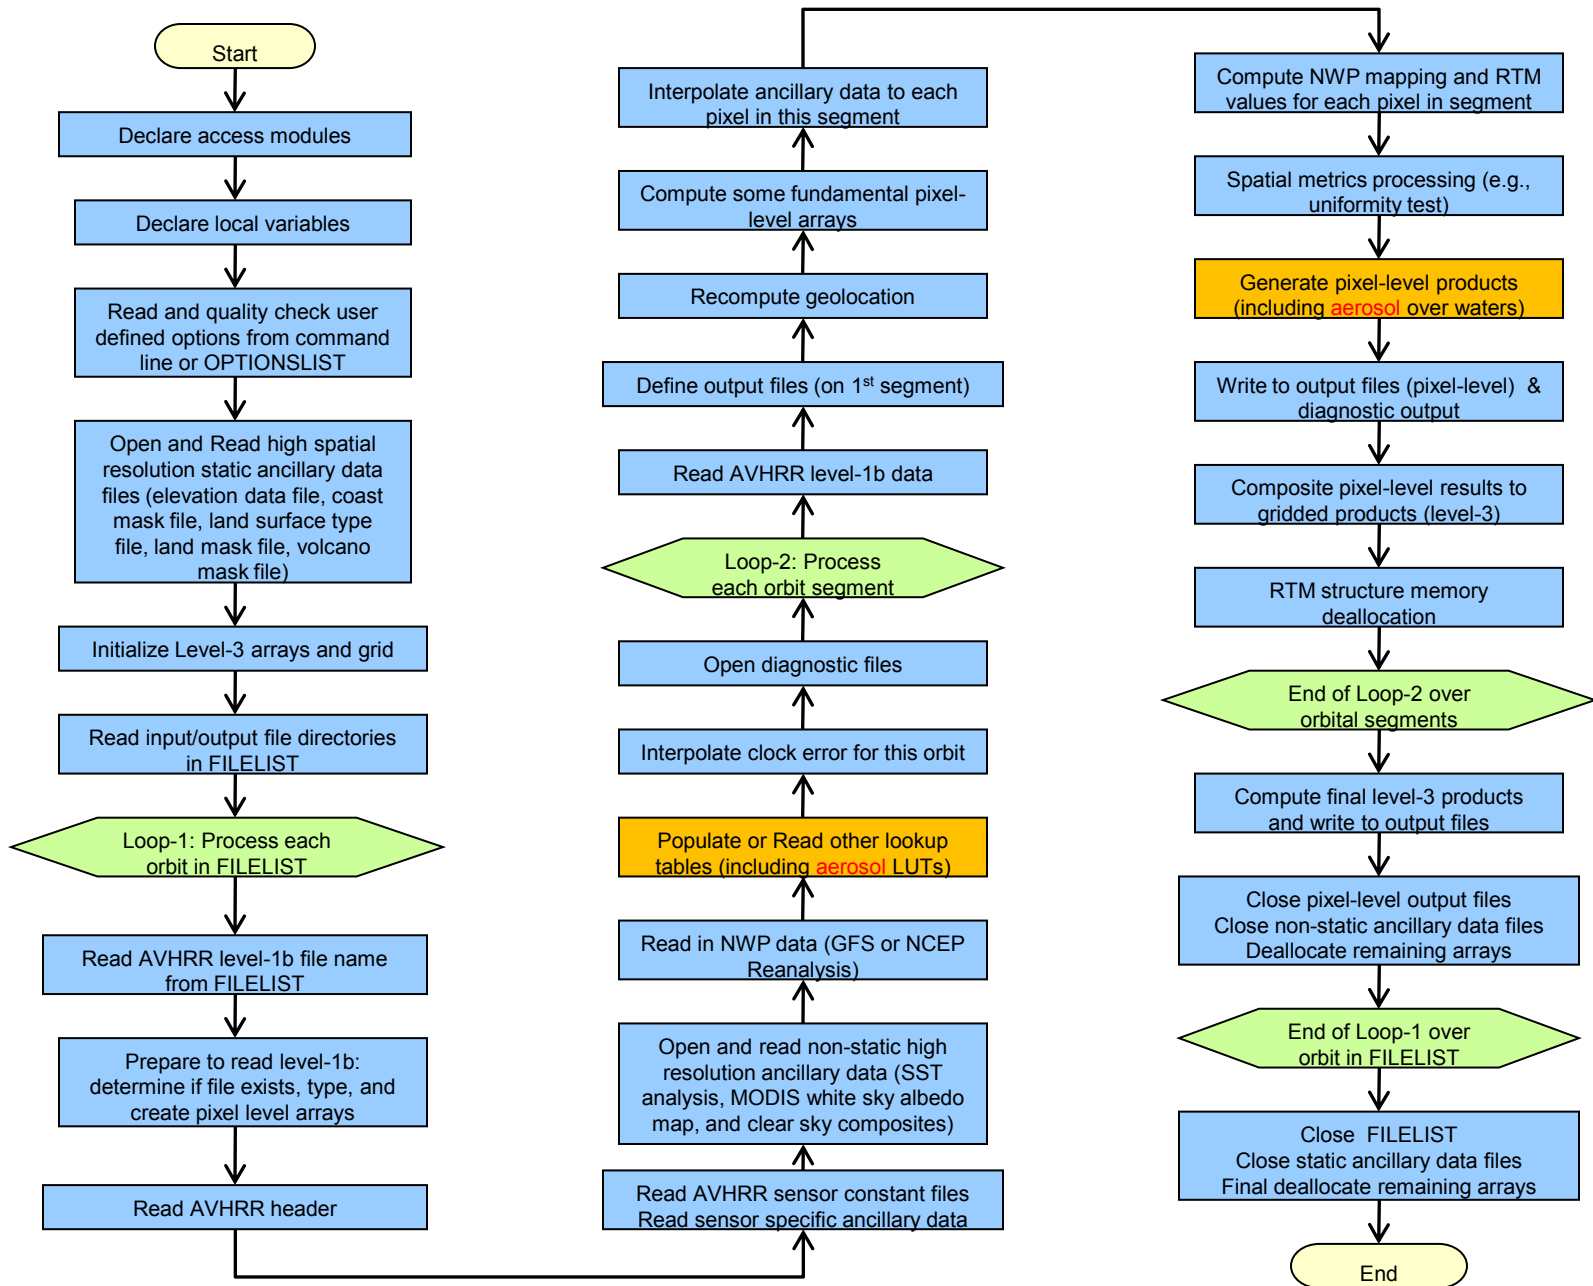

Flow Chart of Aerosol Retrieval in the PATMOS-x Data Processing System (Part 1)

Flow Chart of Aerosol Retrieval in the PATMOS-x Data Processing System (Part II)