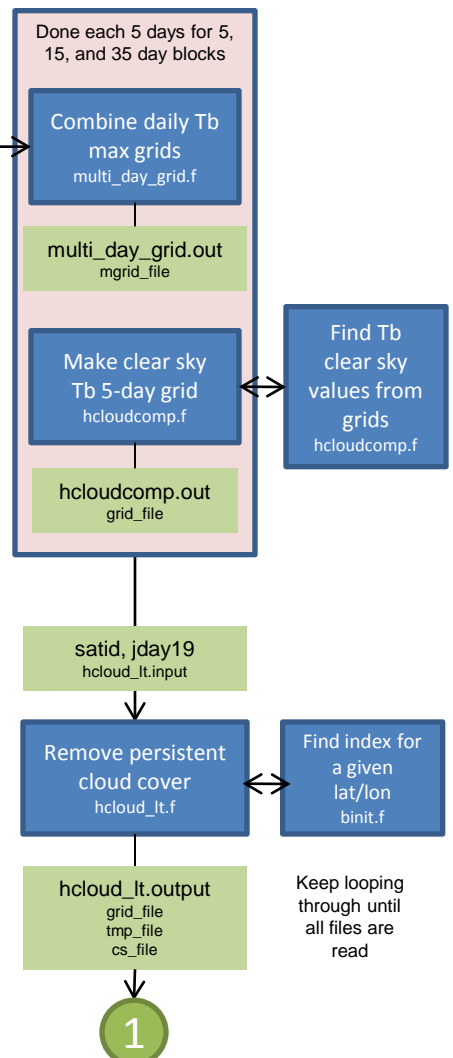

HIRS UTWV Script

AAPP data processing (hirclearsky_m2.csh)

Keep looping until all files are read

HIRS UTWV Script

AAPP data processing

(hirclearsky_m2.csh)

1

HIRS UTWV Data Processing

○ = Data
□ = Functions