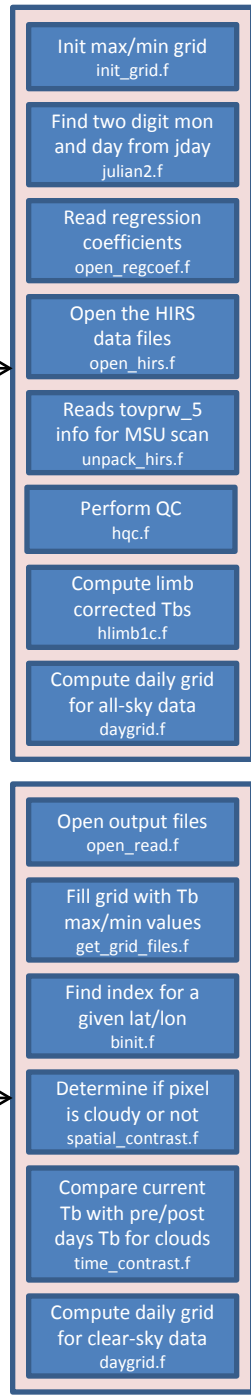

HIRS UTWV Script

AAPP data processing (hirclearsky_m2.csh)

Keep looping until all files are read

HIRS UTWV Script

AAPP data processing

(hirclearsky_m2.csh)

1

HIRS UTWV Data Processing

○ = Data
□ = Functions