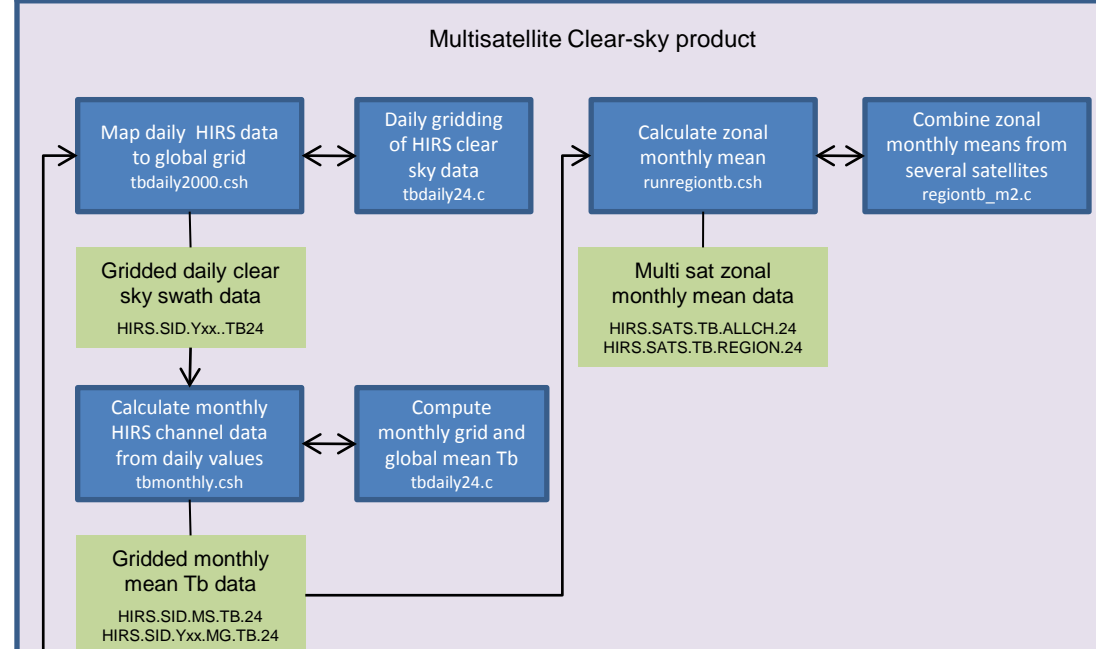

HIRS UTWV Script

AAPP data processing (hirclearsky_m2.csh)

Keep looping until all files are read

HIRS UTWV Script

AAPP data processing

(hirclearsky_m2.csh)

1

HIRS UTWV Data Processing

○ = Data
□ = Functions