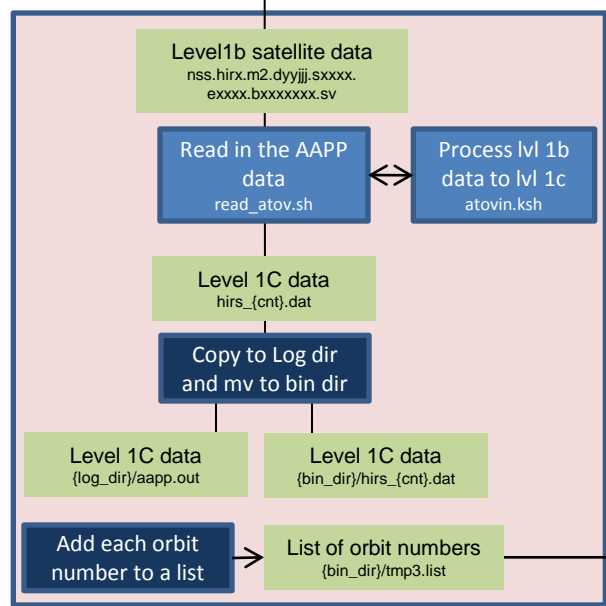

HIRS UTWV Script

AAPP data processing (hirclearsky_m2.csh)

Keep looping until all files are read

HIRS UTWV Script

AAPP data processing

(hirclearsky_m2.csh)

1

HIRS UTWV Data Processing

○ = Data
□ = Functions