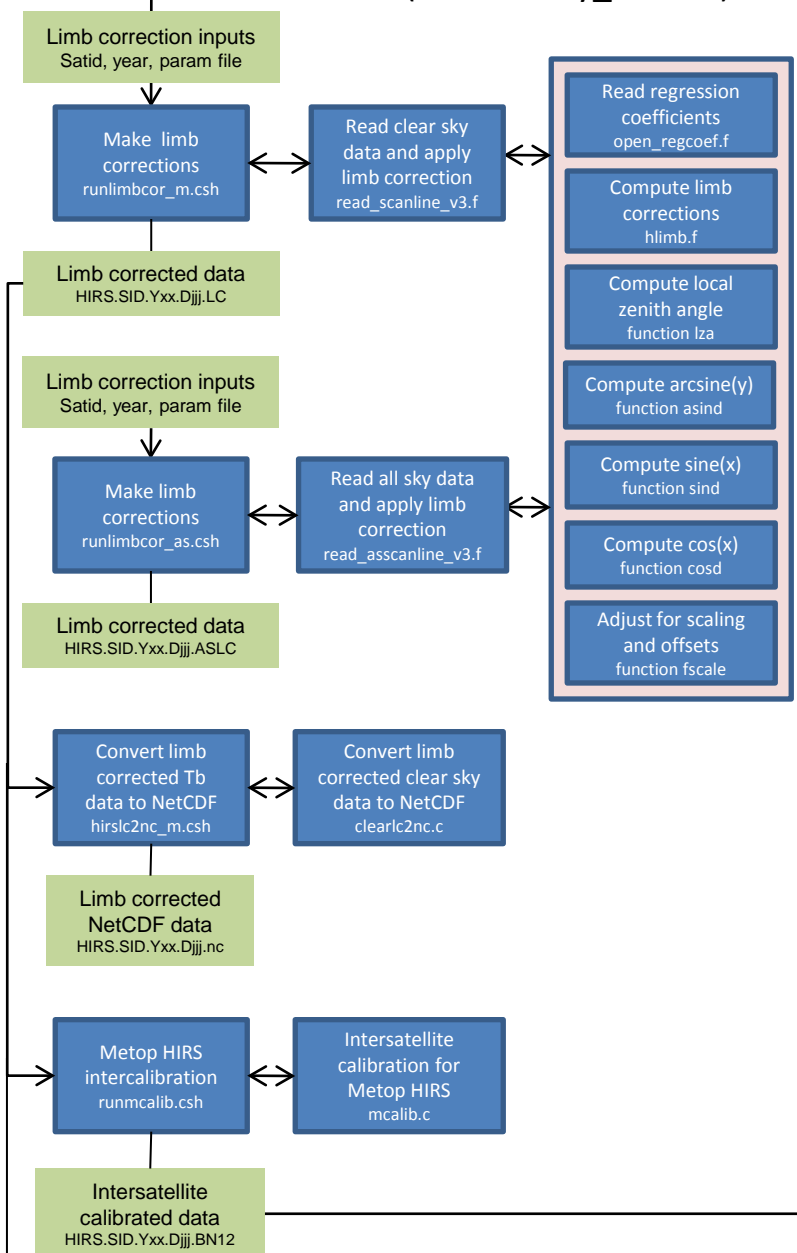

HIRS UTWV Script

AAPP data processing (hirclearsky_m2.csh)

Keep looping until all files are read

HIRS UTWV Script

AAPP data processing

(hirclearsky_m2.csh)

1

HIRS UTWV Data Processing

○ = Data
□ = Functions