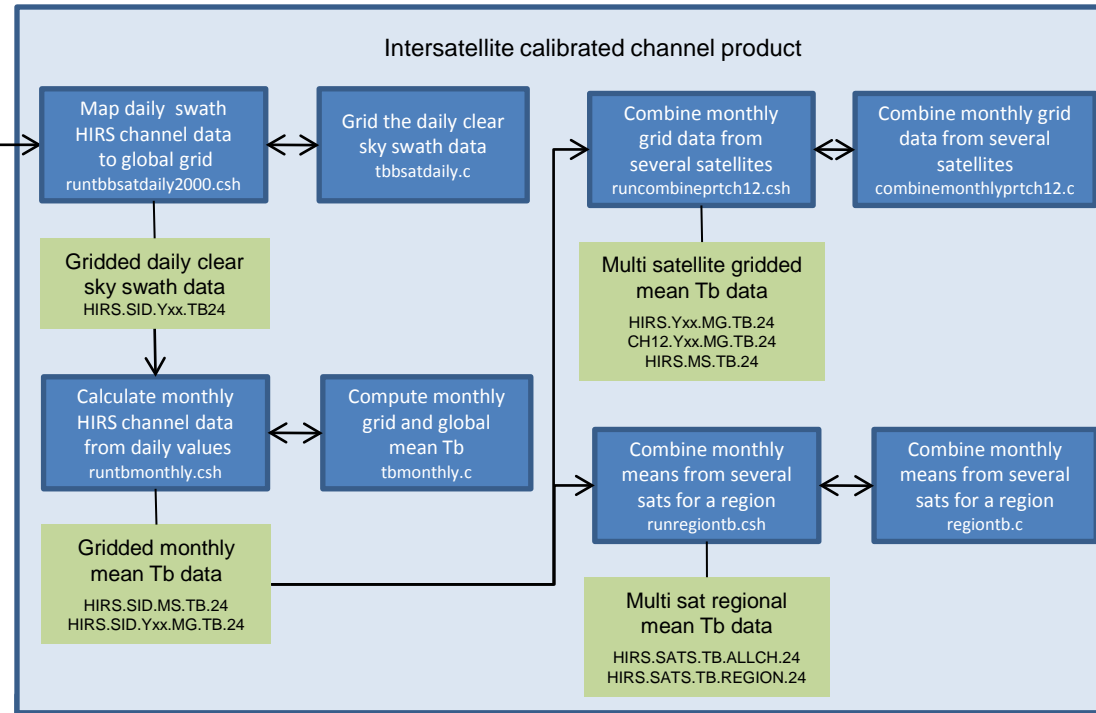

HIRS UTWV Script

AAPP data processing (hirclearsky_m2.csh)

Keep looping until all files are read

HIRS UTWV Script

AAPP data processing

(hirclearsky_m2.csh)

1

HIRS UTWV Data Processing

○ = Data
□ = Functions