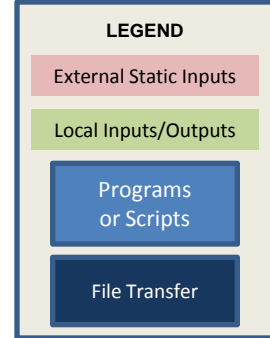

HIRS UTWV Script

AAPP data processing (hirclearsky_m2.csh)

Keep looping until all files are read

HIRS UTWV Script

AAPP data processing

(hirclearsky_m2.csh)

1

HIRS UTWV Data Processing