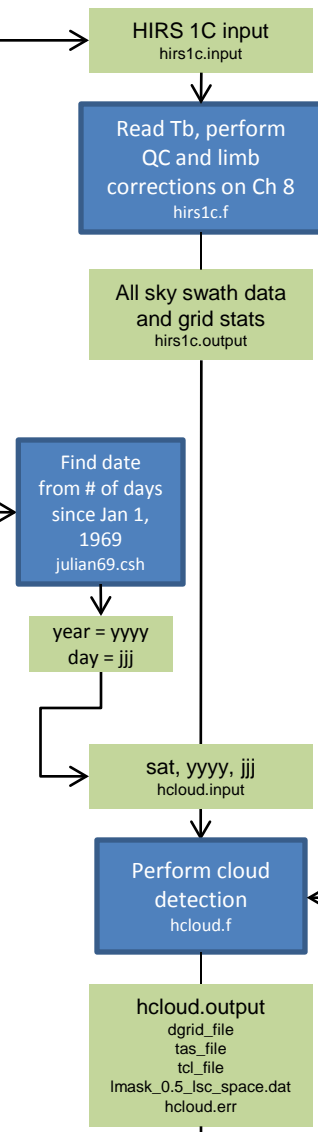

HIRS UTWV Script

AAPP data processing (hirclearsky_m2.csh)

Keep looping until all files are read

HIRS UTWV Script

AAPP data processing

(hirclearsky_m2.csh)

1

HIRS UTWV Data Processing

○ = Data
□ = Functions