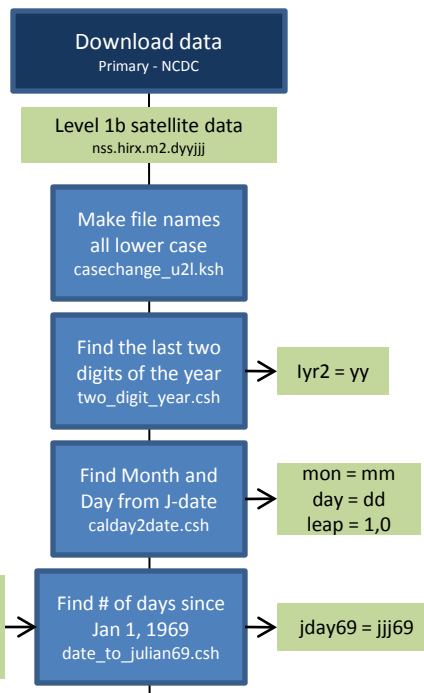

HIRS UTWV Script

AAPP data processing (hirclearsky_m2.csh)

Keep looping until all files are read

HIRS UTWV Script

AAPP data processing

(hirclearsky_m2.csh)

1

HIRS UTWV Data Processing

○ = Data
□ = Functions