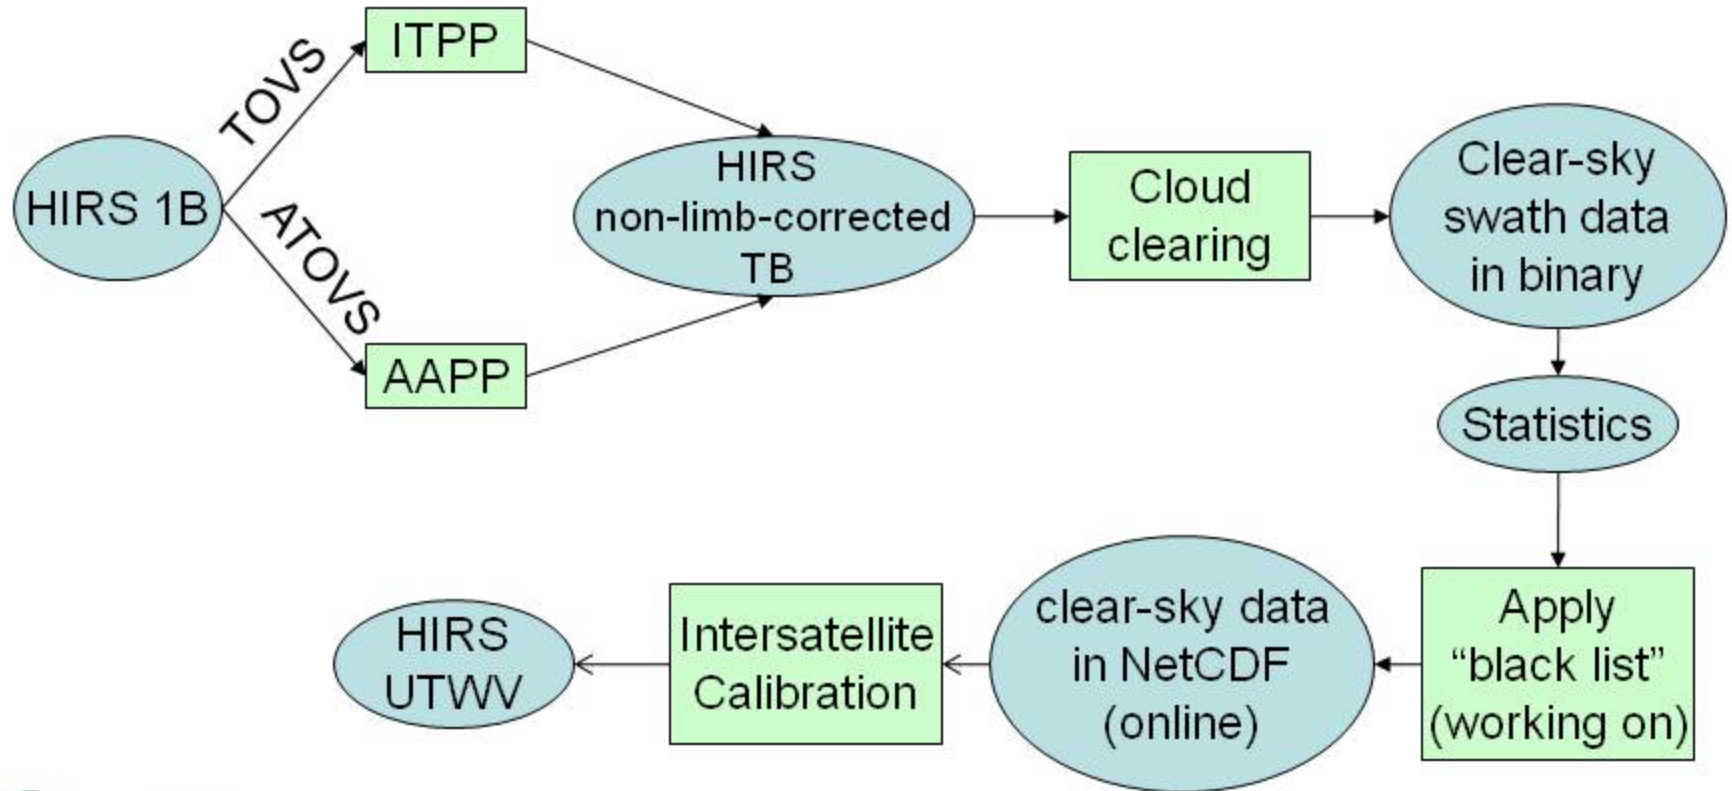

HIRS UTWV Script

AAPP data processing (hirclearsky_m2.csh)

Keep looping until all files are read

HIRS UTWV Script

AAPP data processing

(hirclearsky_m2.csh)

1

HIRS UTWV Data Processing

○ = Data
□ = Functions