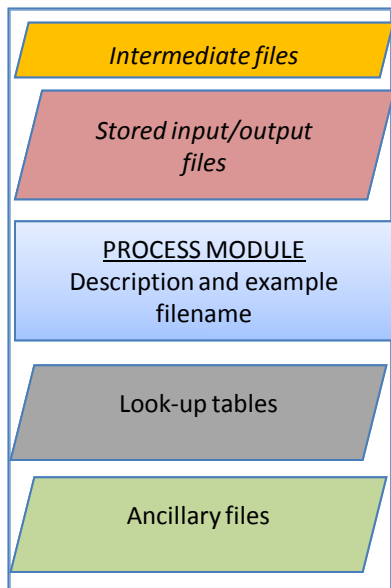

Pathfinder SST v5.2 DATA FLOW

LEGEND

Script: avprc-orb controls ingest -> L2Bin

L1b Class files to process
cmd lines for aciseg, aci, L2gen, L2bin, L3bin -> orbit

script: avhprc-dday controls L3 binning and mapping

provides L3bin and SMlgen cmd line args and list of L2 files to time bin into orbits and then into data-days and list of L3 files to map